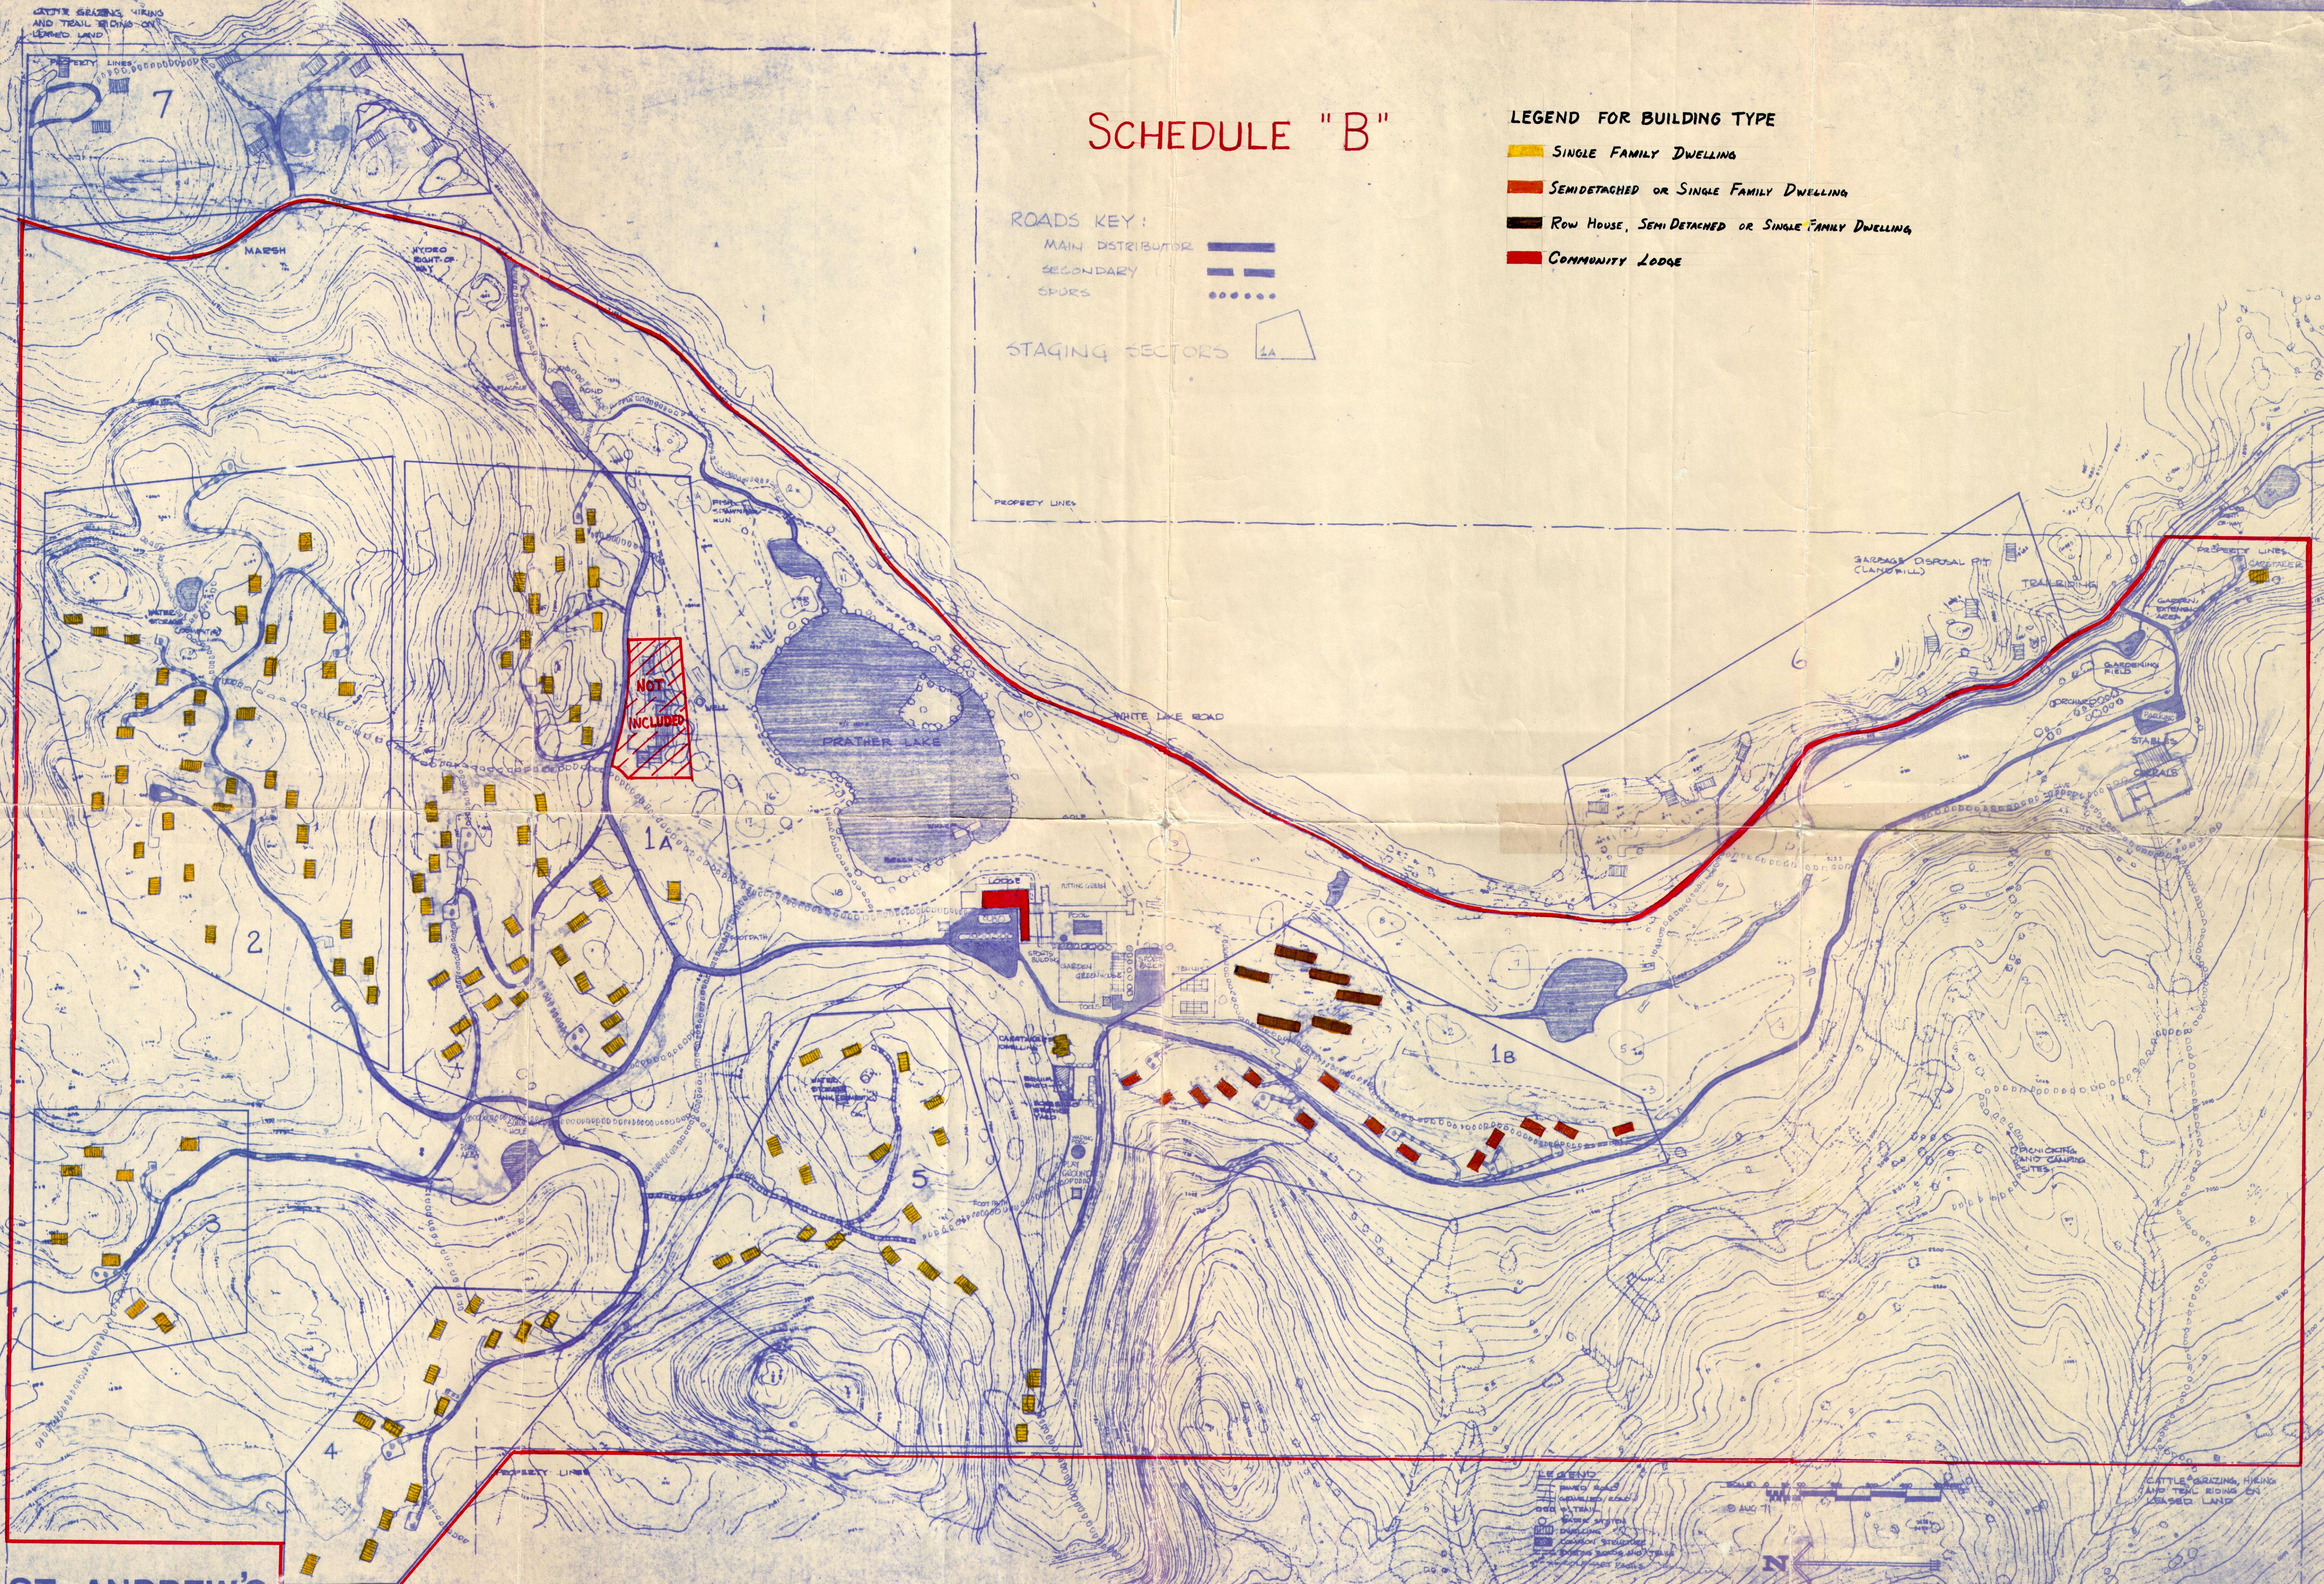

SCHEDULE "B"

LEGEND FOR BUILDING TYPE

- SINGLE FAMILY DWELLING
- SEMIDETACHED OR SINGLE FAMILY DWELLING
- ROW HOUSE, SEMI DETACHED OR SINGLE FAMILY DWELLING
- COMMUNITY LODGE

ROADS KEY:

- MAIN DISTRIBUTOR
- SECONDARY
- SPURS

STAGING SECTORS

ST. ANDREW'S RECREATION DEVELOPMENT

LEGEND
 DOTTED LINE
 DASHED LINE
 SOLID LINE
 TRAIL
 STAGING SECTOR
 PROPERTY LINE
 CATTLE GRIZLING, BEARS AND TRAIL RIDING ON LEASED LAND

TANNER/architect

vancouver b.c.