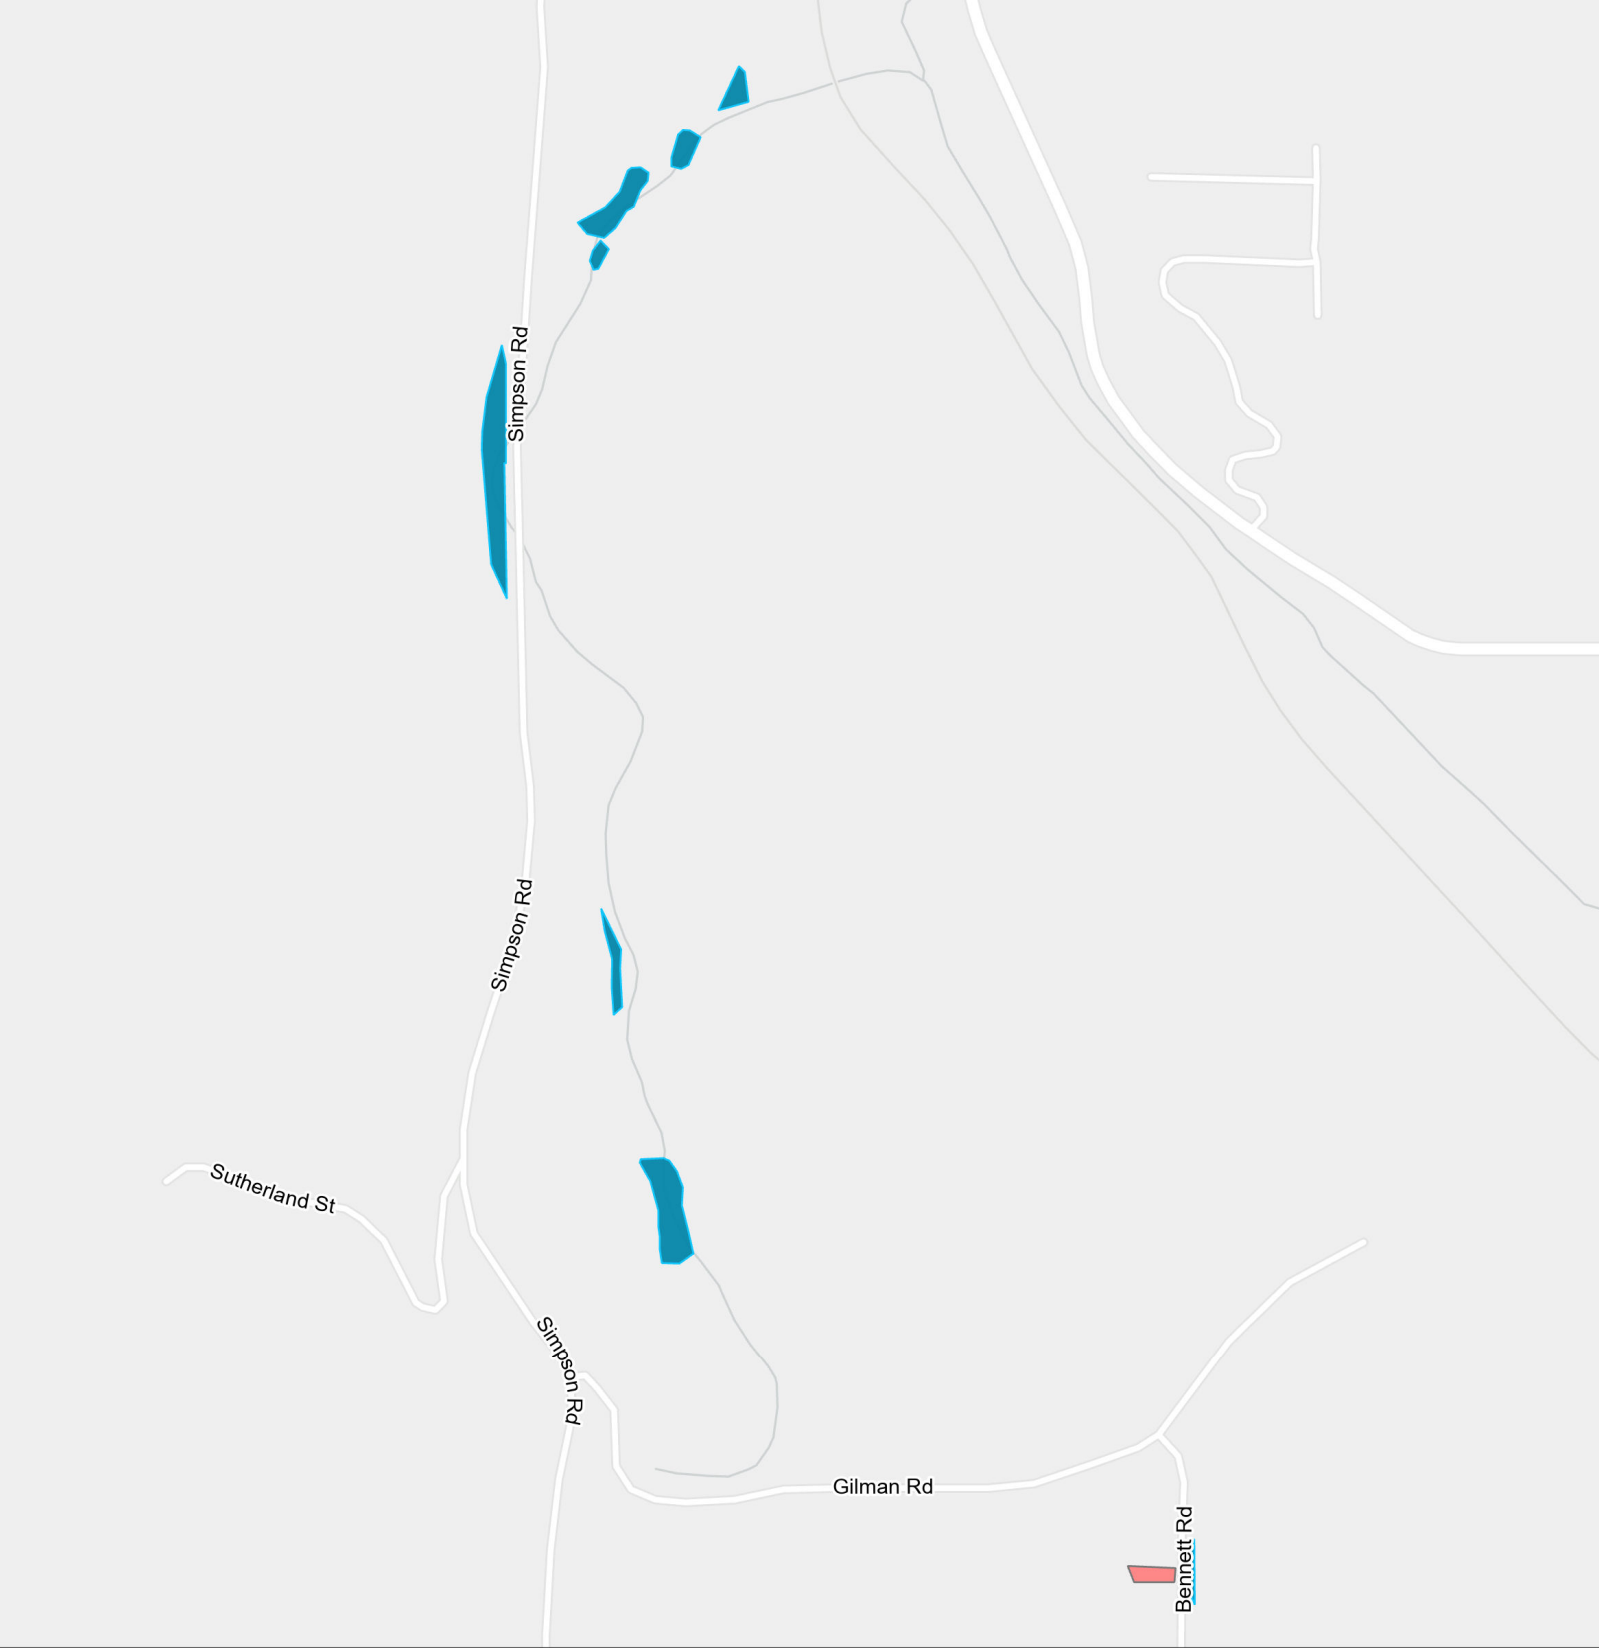

**Mosquito Treatment Sites**  
**Season 2022**

-  Reserve Lands
- Mosquito Control Sites**
-  Existing Sites
-  New 2022 Sites
-  Additional 2022 areas of existing sites

**Scale: 1:13,000**

0 0.1 0.2 0.3  
 Kilometers

Sources : Esri, Garmin, RDOS, NRCan, Parks Canada

# Mosquito Treatment Sites Season 2022

- Reserve Lands
- Mosquito Control Sites**
- Existing Sites
- New 2022 Sites
- Additional 2022 areas of existing sites

Sources : Esri, Garmin, RDOS, NRCan, Parks Canada