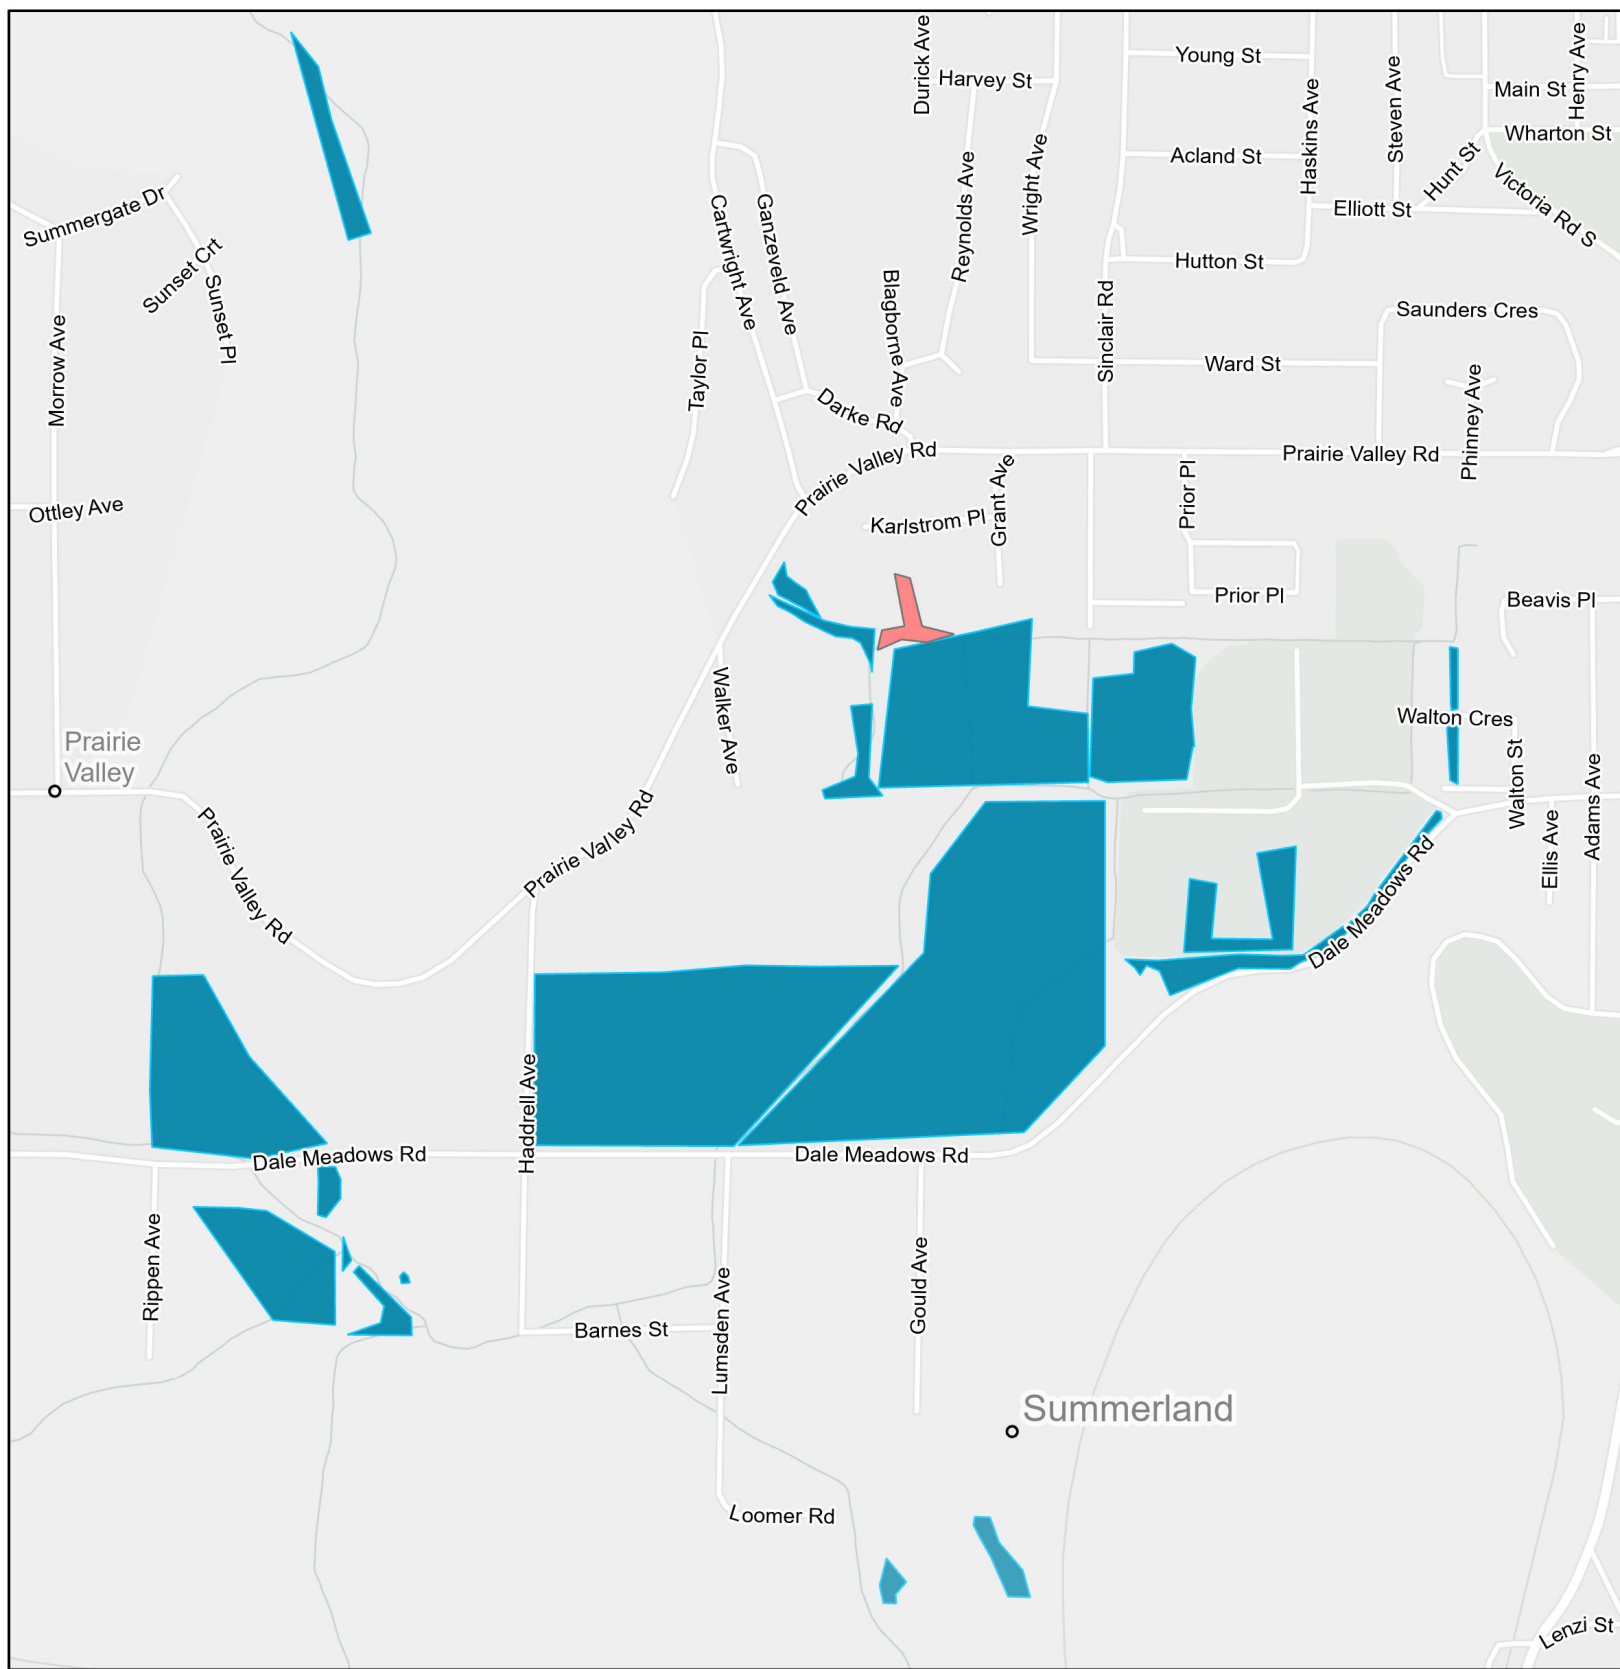

# Mosquito Treatment Sites Season 2022

- Reserve Lands
- Mosquito Control Sites**
- Existing Sites
- New 2022 Sites
- Additional 2022 areas of existing sites

Sources : Esri, Garmin, RDOS, NRCan, Parks Canada

**Mosquito Treatment Sites**  
**Season 2022**

-  Reserve Lands
- Mosquito Control Sites**
-  Existing Sites
-  New 2022 Sites
-  Additional 2022 areas of existing sites

**Scale: 1:13,000**

0 0.1 0.2 0.3  
 Kilometers

Sources : Esri, Garmin, RDOS, NRCan, Parks Canada