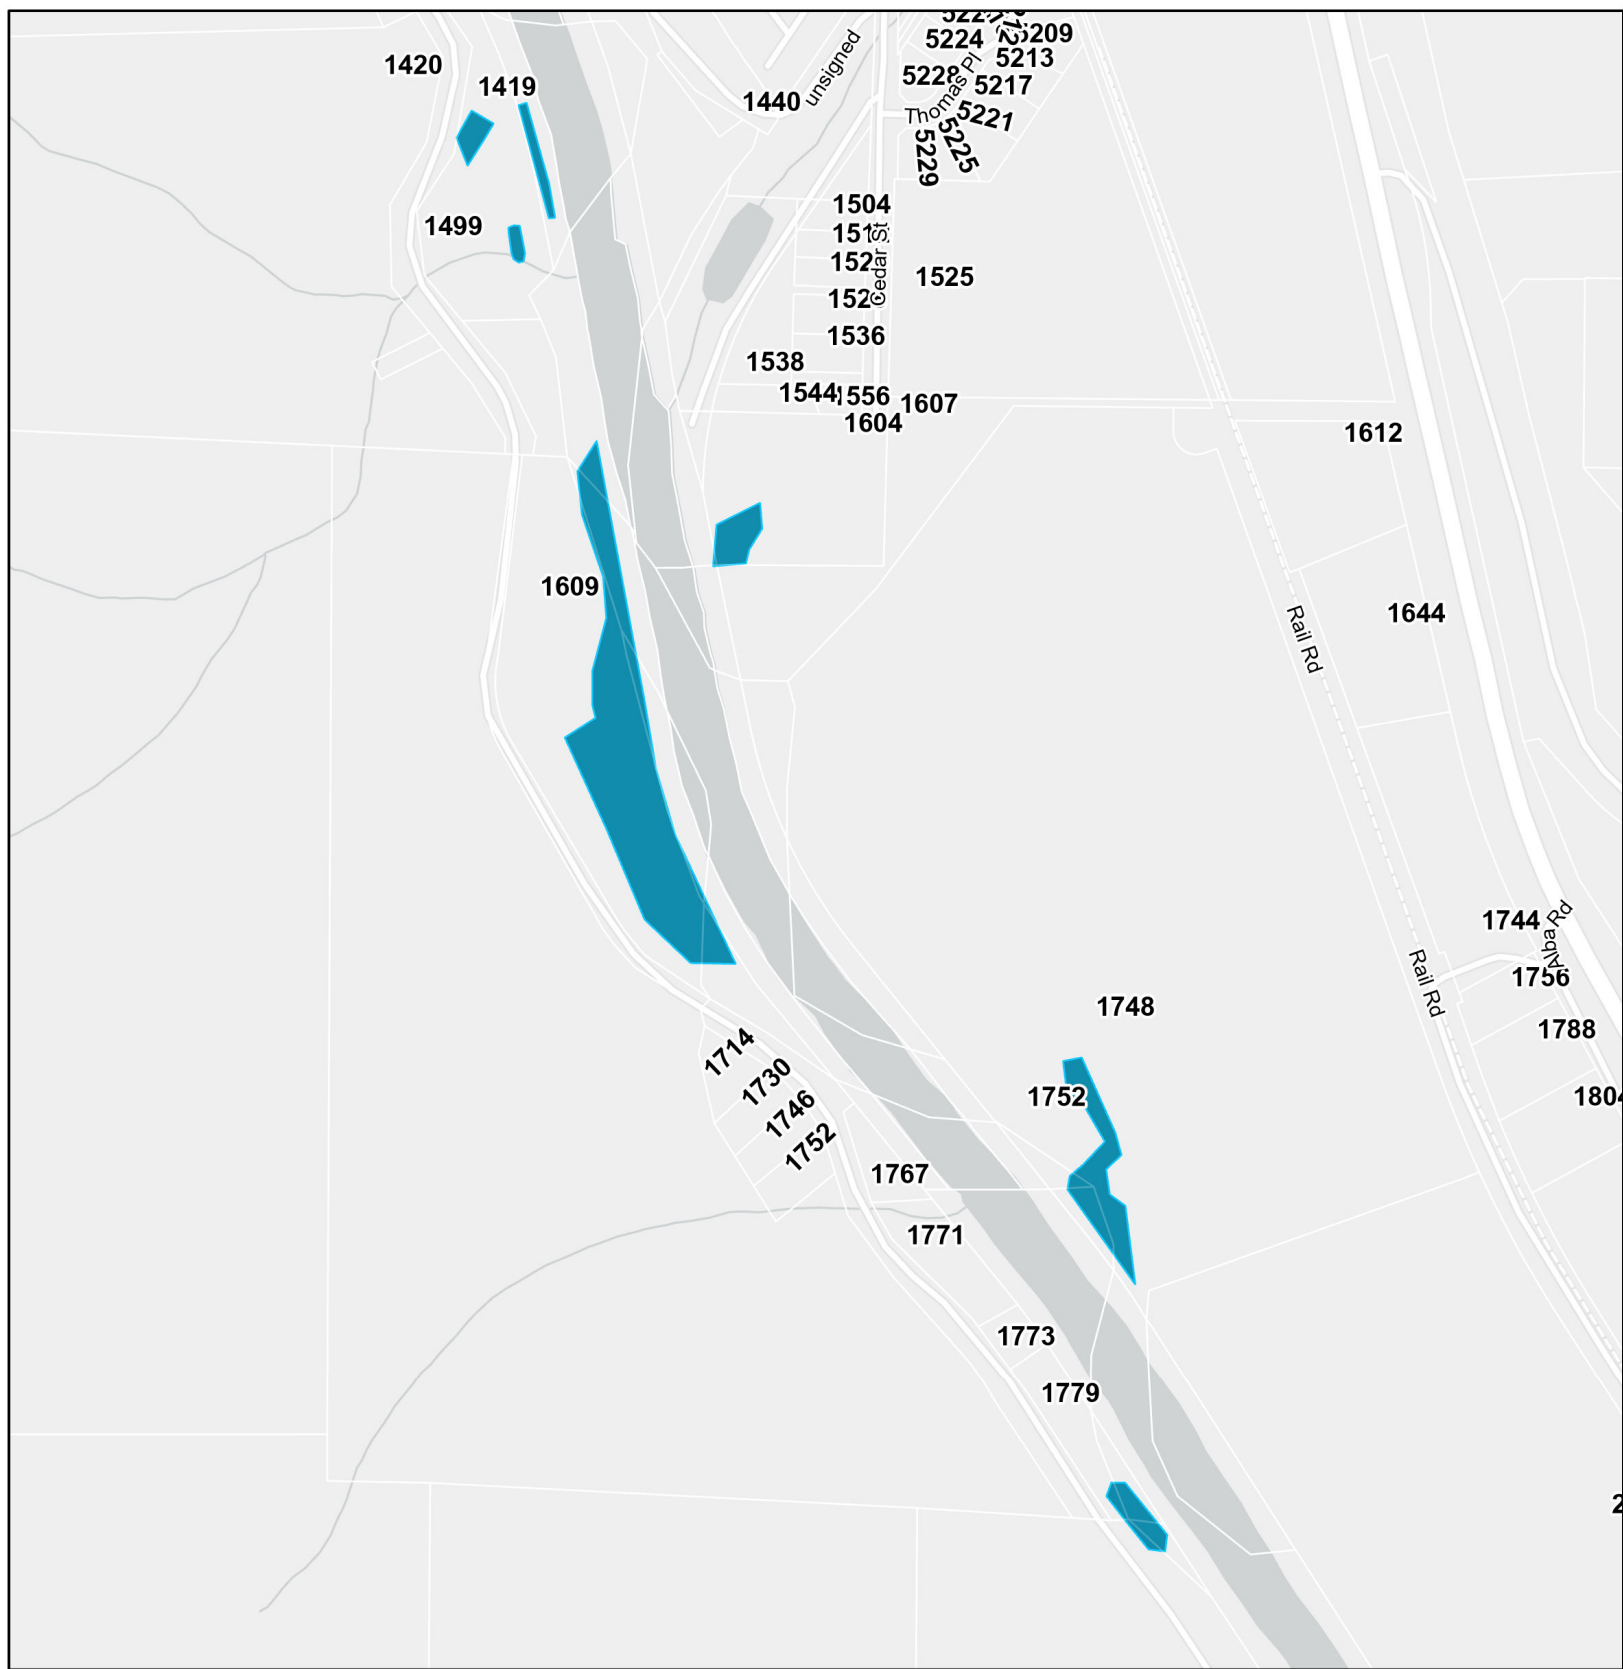

# Mosquito Treatment Sites Season 2022

- Reserve Lands
- Mosquito Control Sites**
- Existing Sites
- New 2022 Sites
- Additional 2022 areas of existing sites

Sources : Esri, Garmin, RDOS, NRCan, Parks Canada