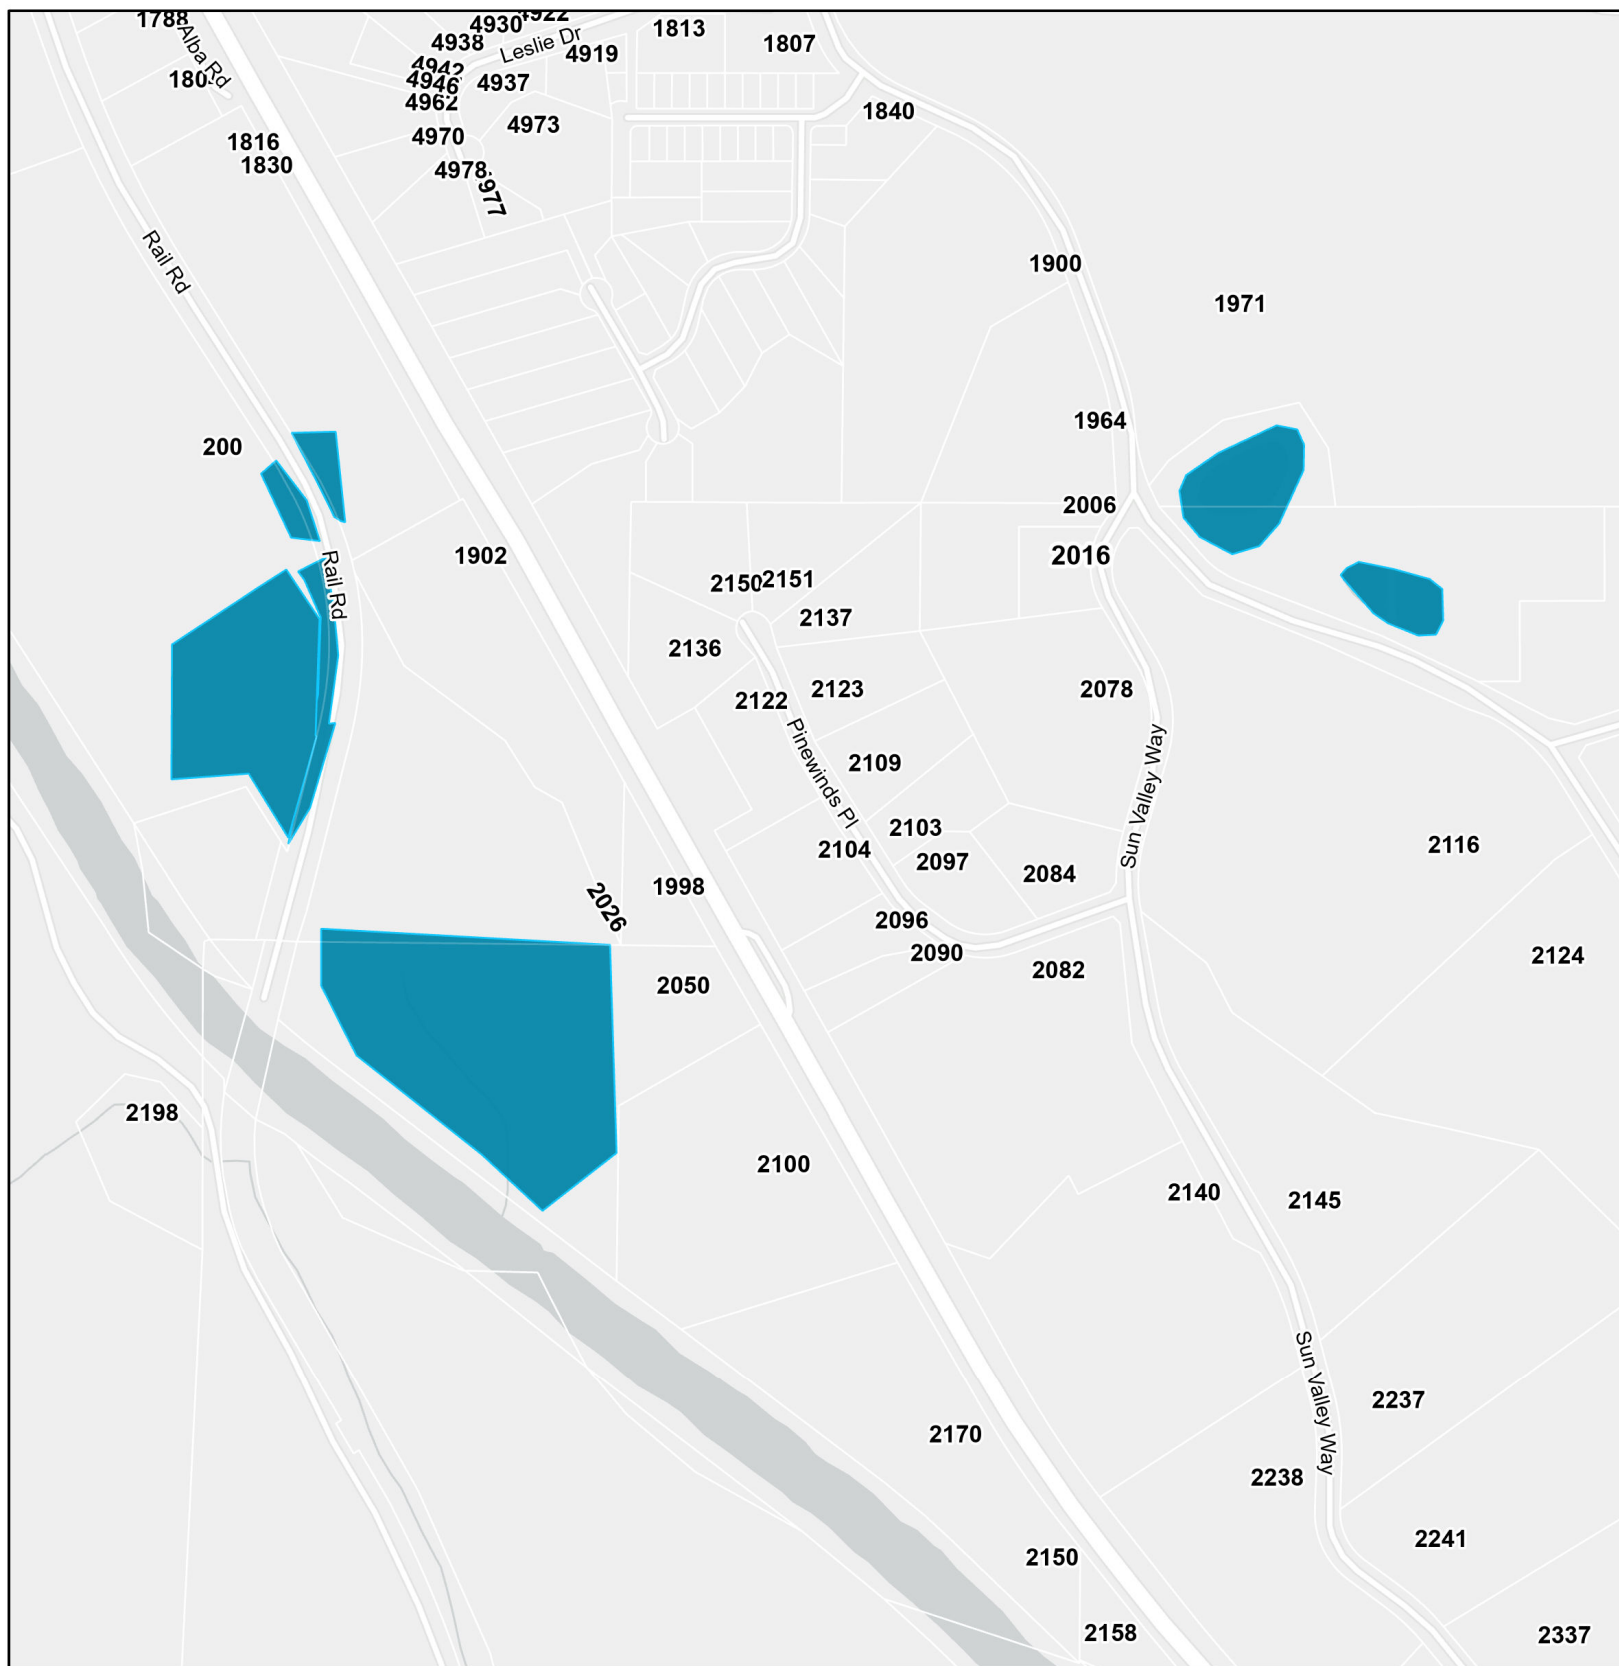

# Mosquito Treatment Sites Season 2022

- Reserve Lands
- Mosquito Control Sites**
- Existing Sites
- New 2022 Sites
- Additional 2022 areas of existing sites

Sources : Esri, Garmin, RDOS, NRCan, Parks Canada

**Mosquito Treatment Sites**  
**Season 2022**

-  Reserve Lands
- Mosquito Control Sites**
-  Existing Sites
-  New 2022 Sites
-  Additional 2022 areas of existing sites

Sources : Esri, Garmin, RDOS, NRCan, Parks Canada