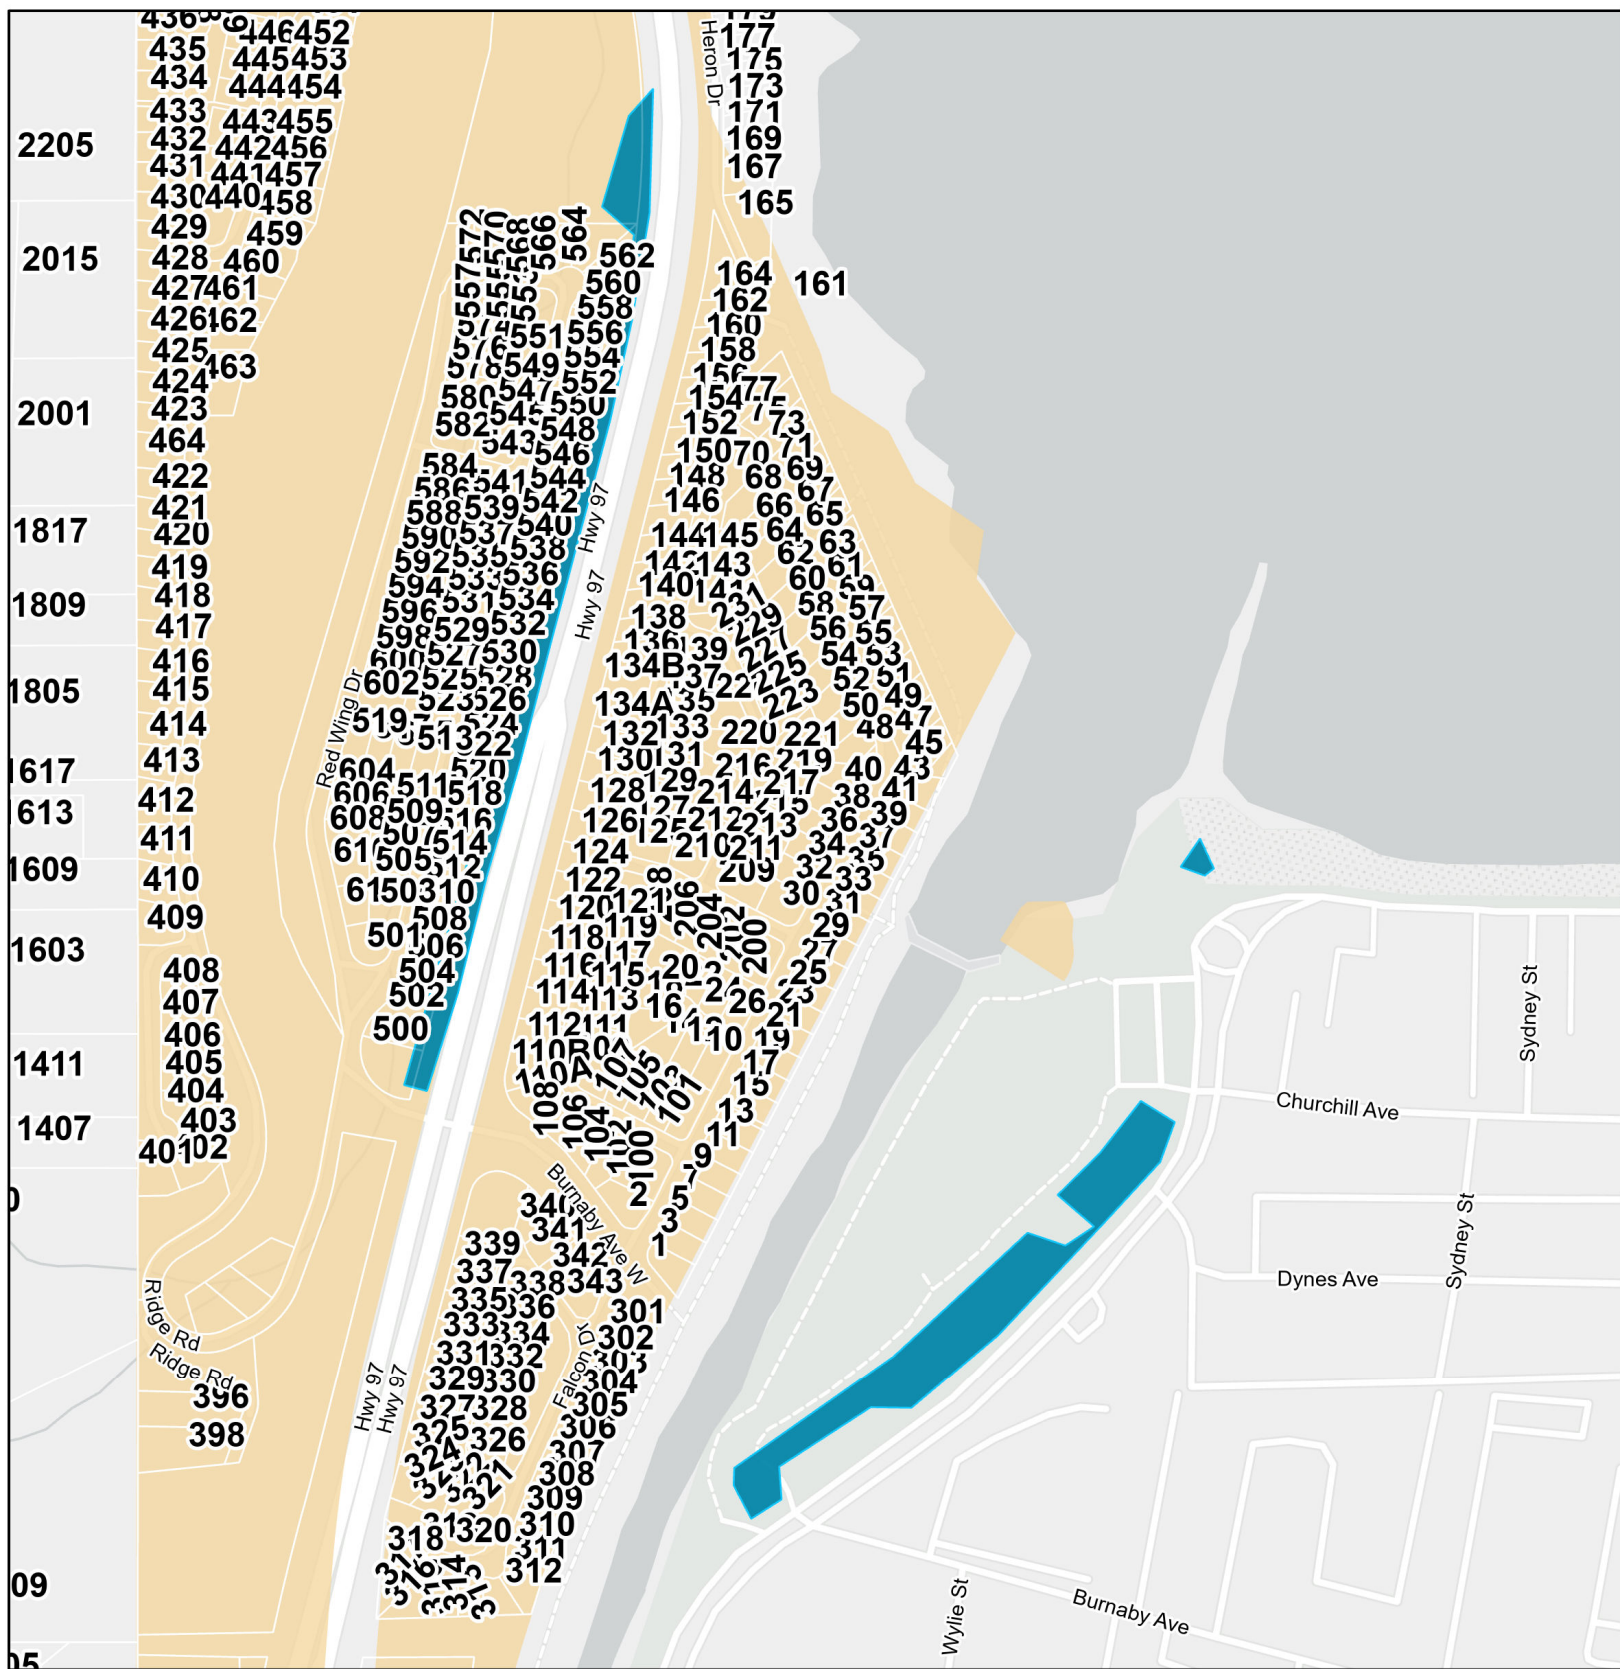

# Mosquito Treatment Sites Season 2022

- Reserve Lands
- Mosquito Control Sites**
- Existing Sites
- New 2022 Sites
- Additional 2022 areas of existing sites

Sources : Esri, Garmin, RDOS, NRCan, Parks Canada