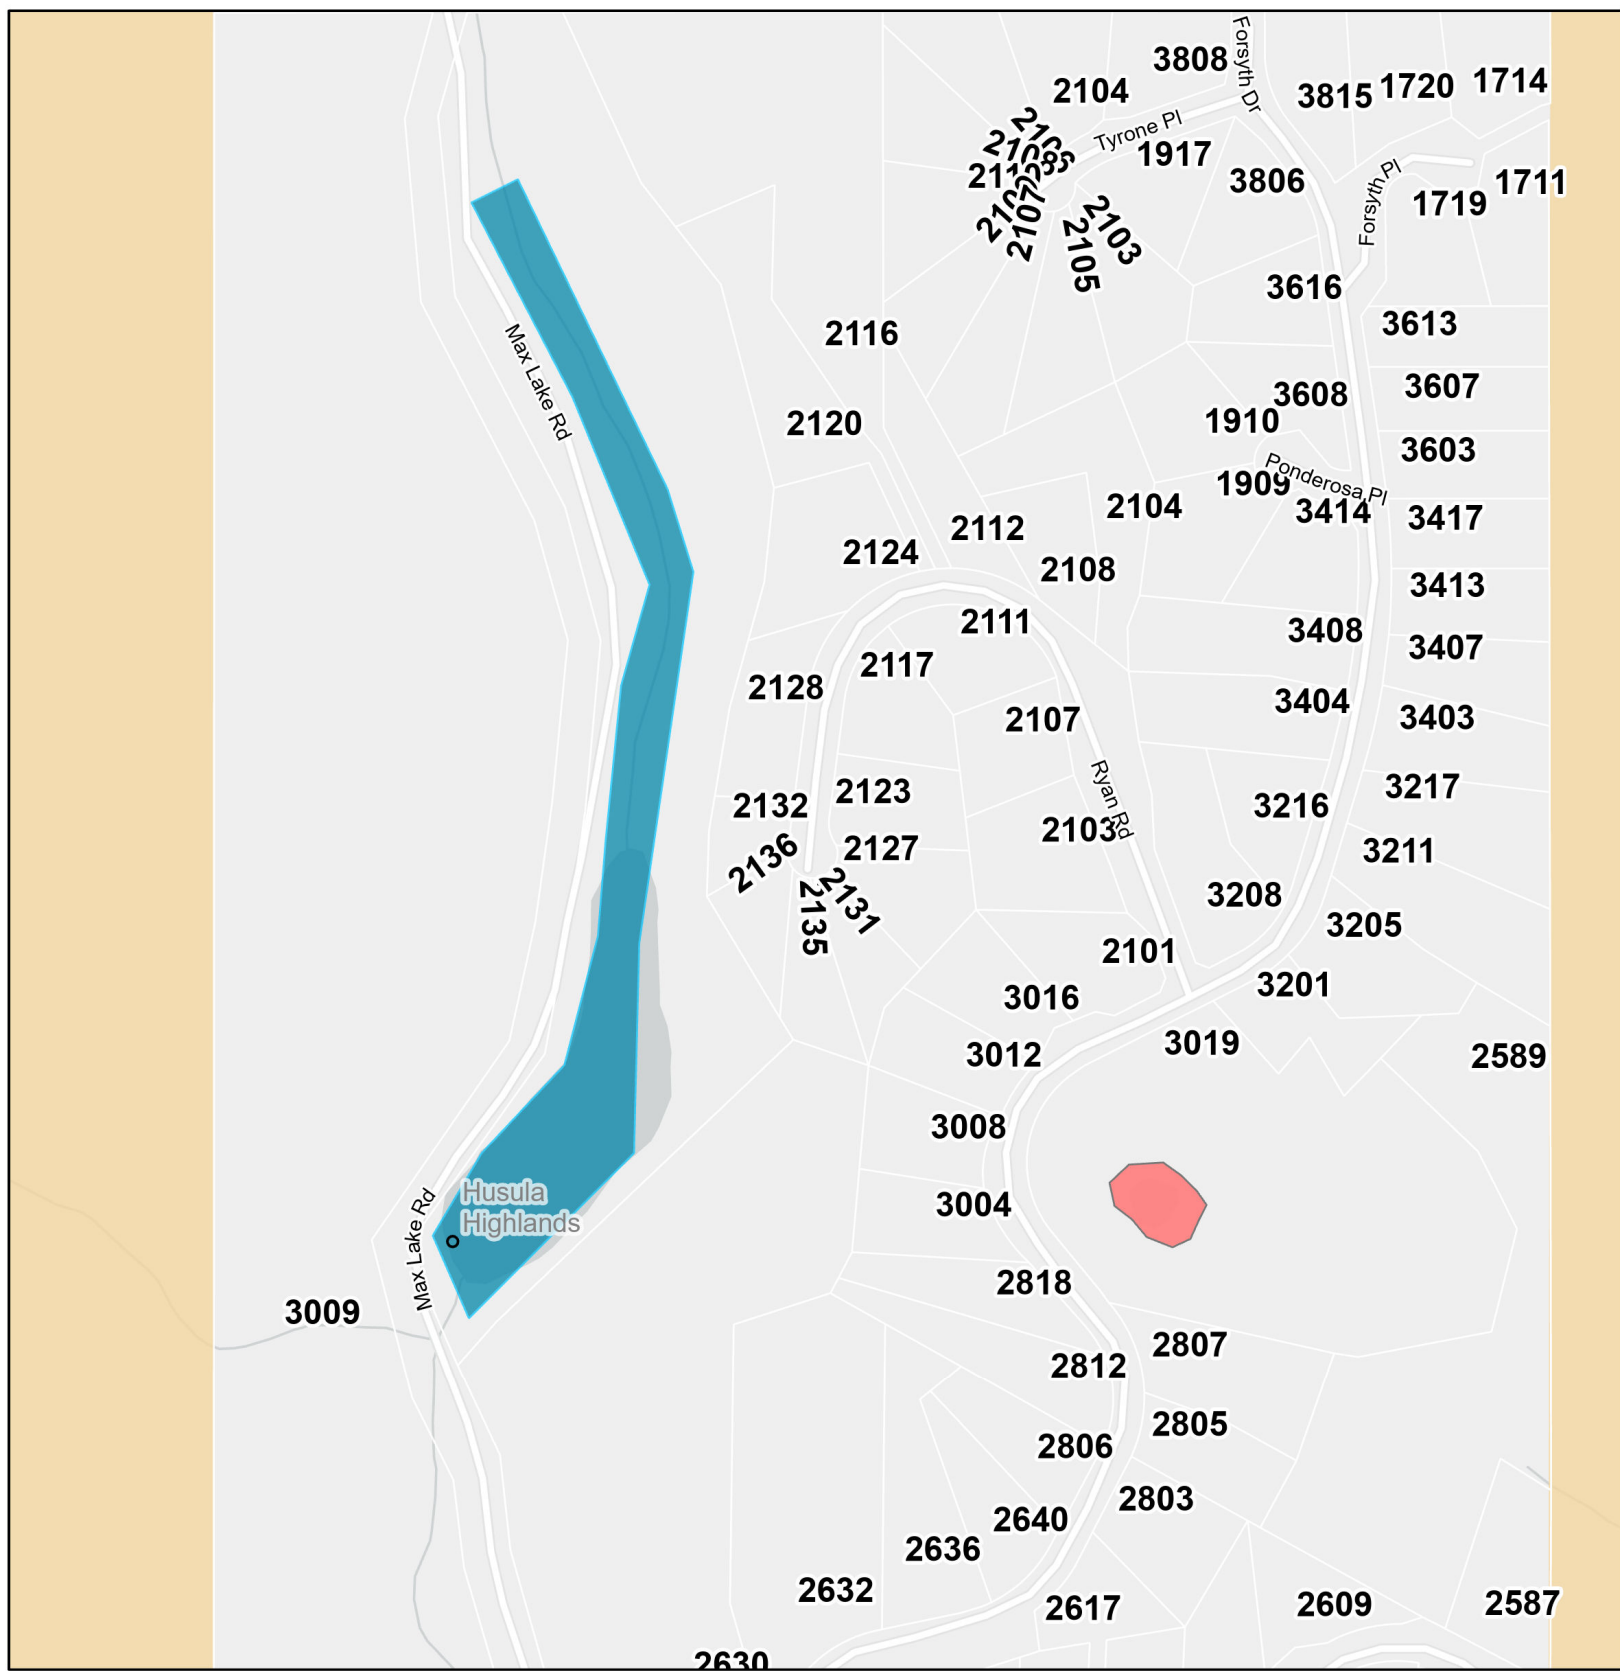

# Mosquito Treatment Sites Season 2022

- Reserve Lands
- Mosquito Control Sites**
- Existing Sites
- New 2022 Sites
- Additional 2022 areas of existing sites

Sources : Esri, Garmin, RDOS, NRCan, Parks Canada