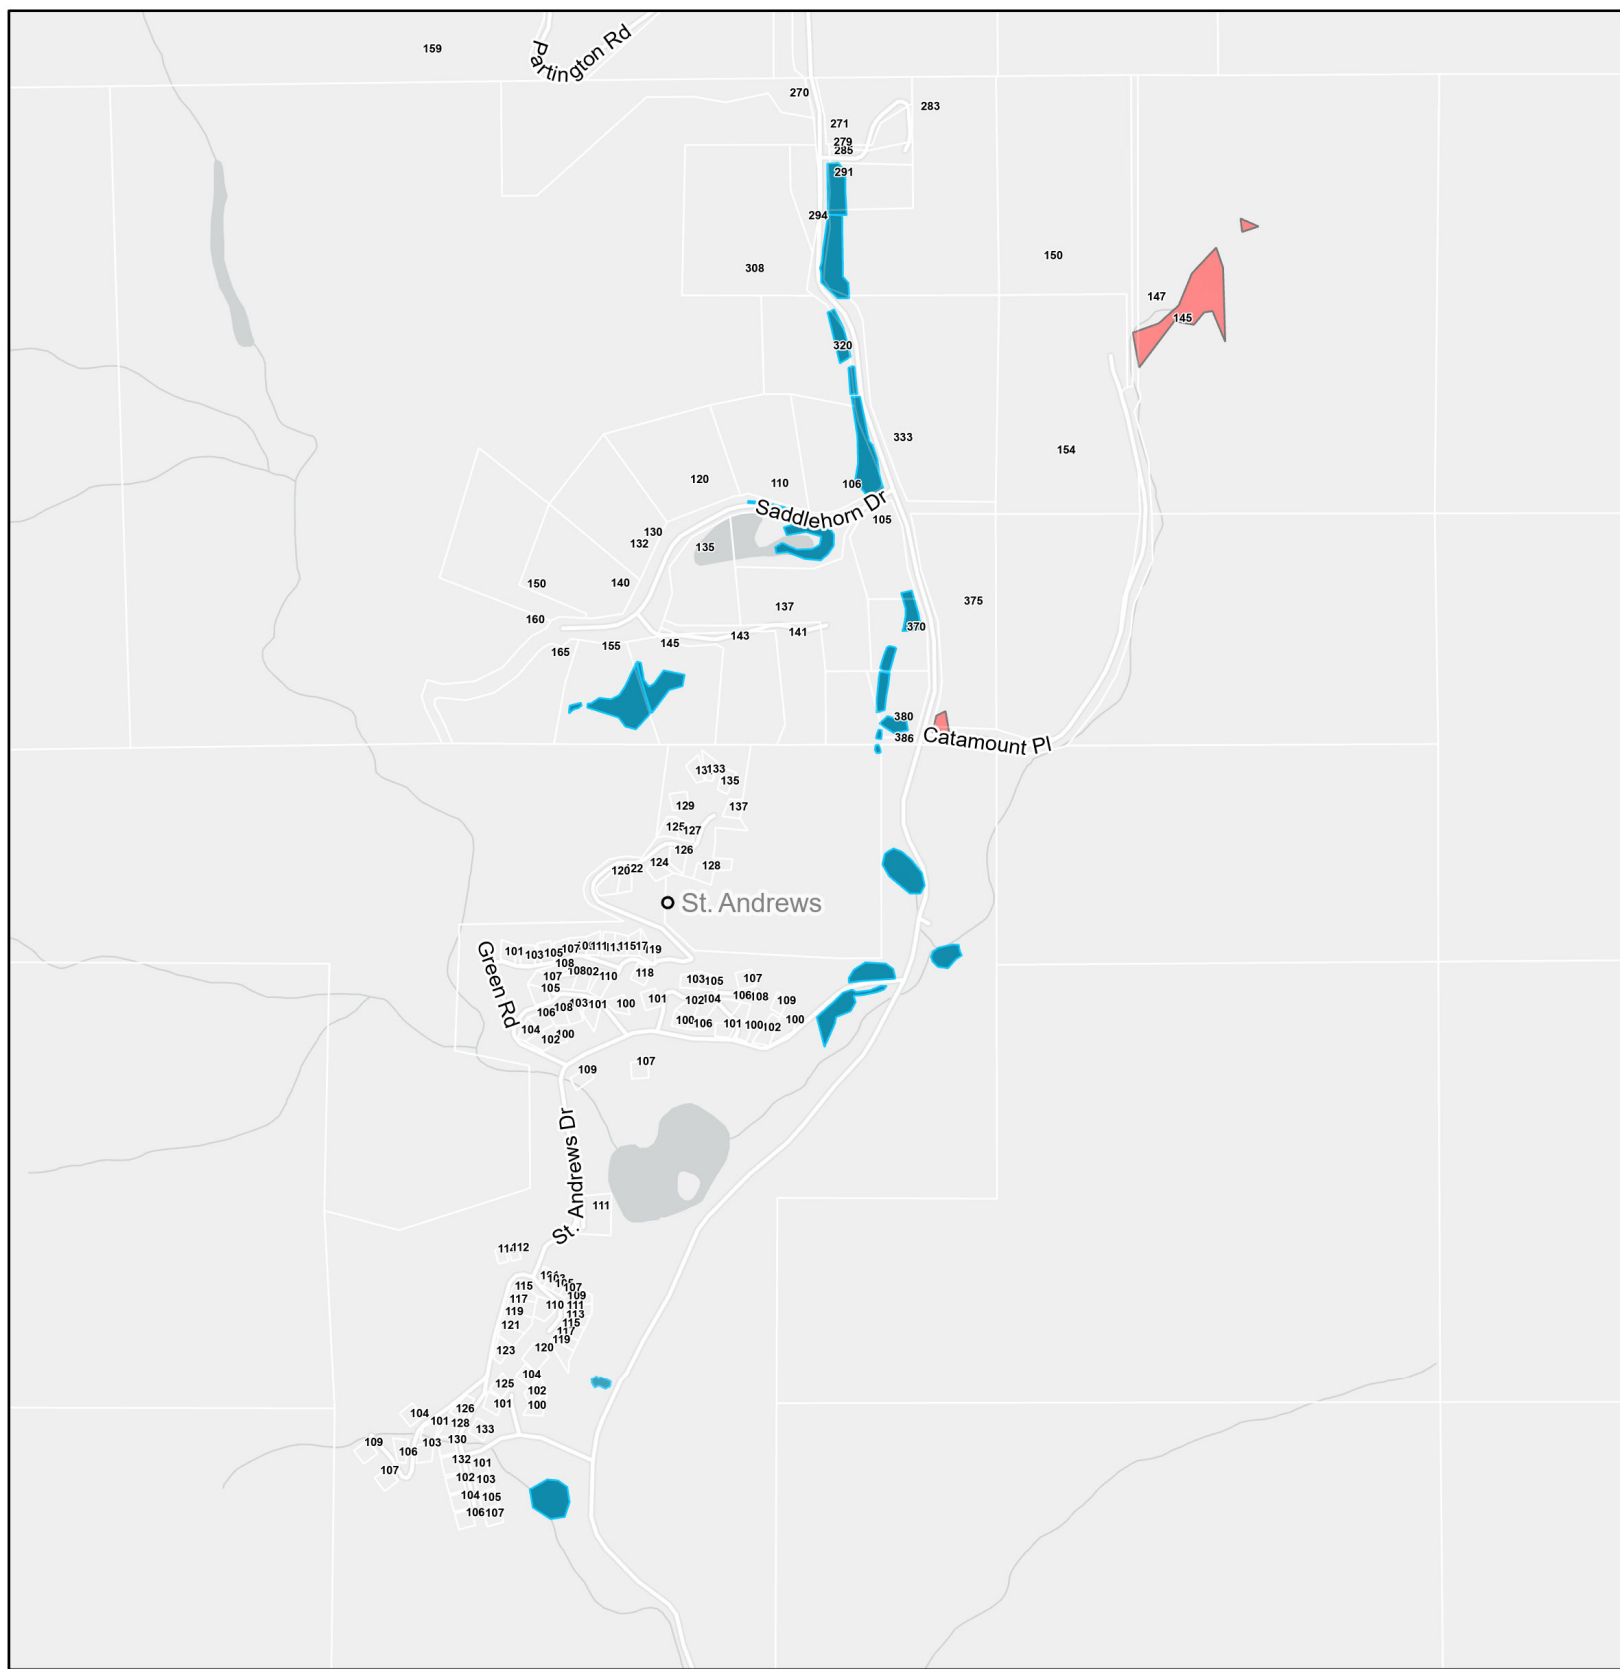

# Mosquito Treatment Sites Season 2022

- Reserve Lands
- Mosquito Control Sites**
- Existing Sites
- New 2022 Sites
- Additional 2022 areas of existing sites

Sources : Esri, Garmin, RDOS, NRCan, Parks Canada