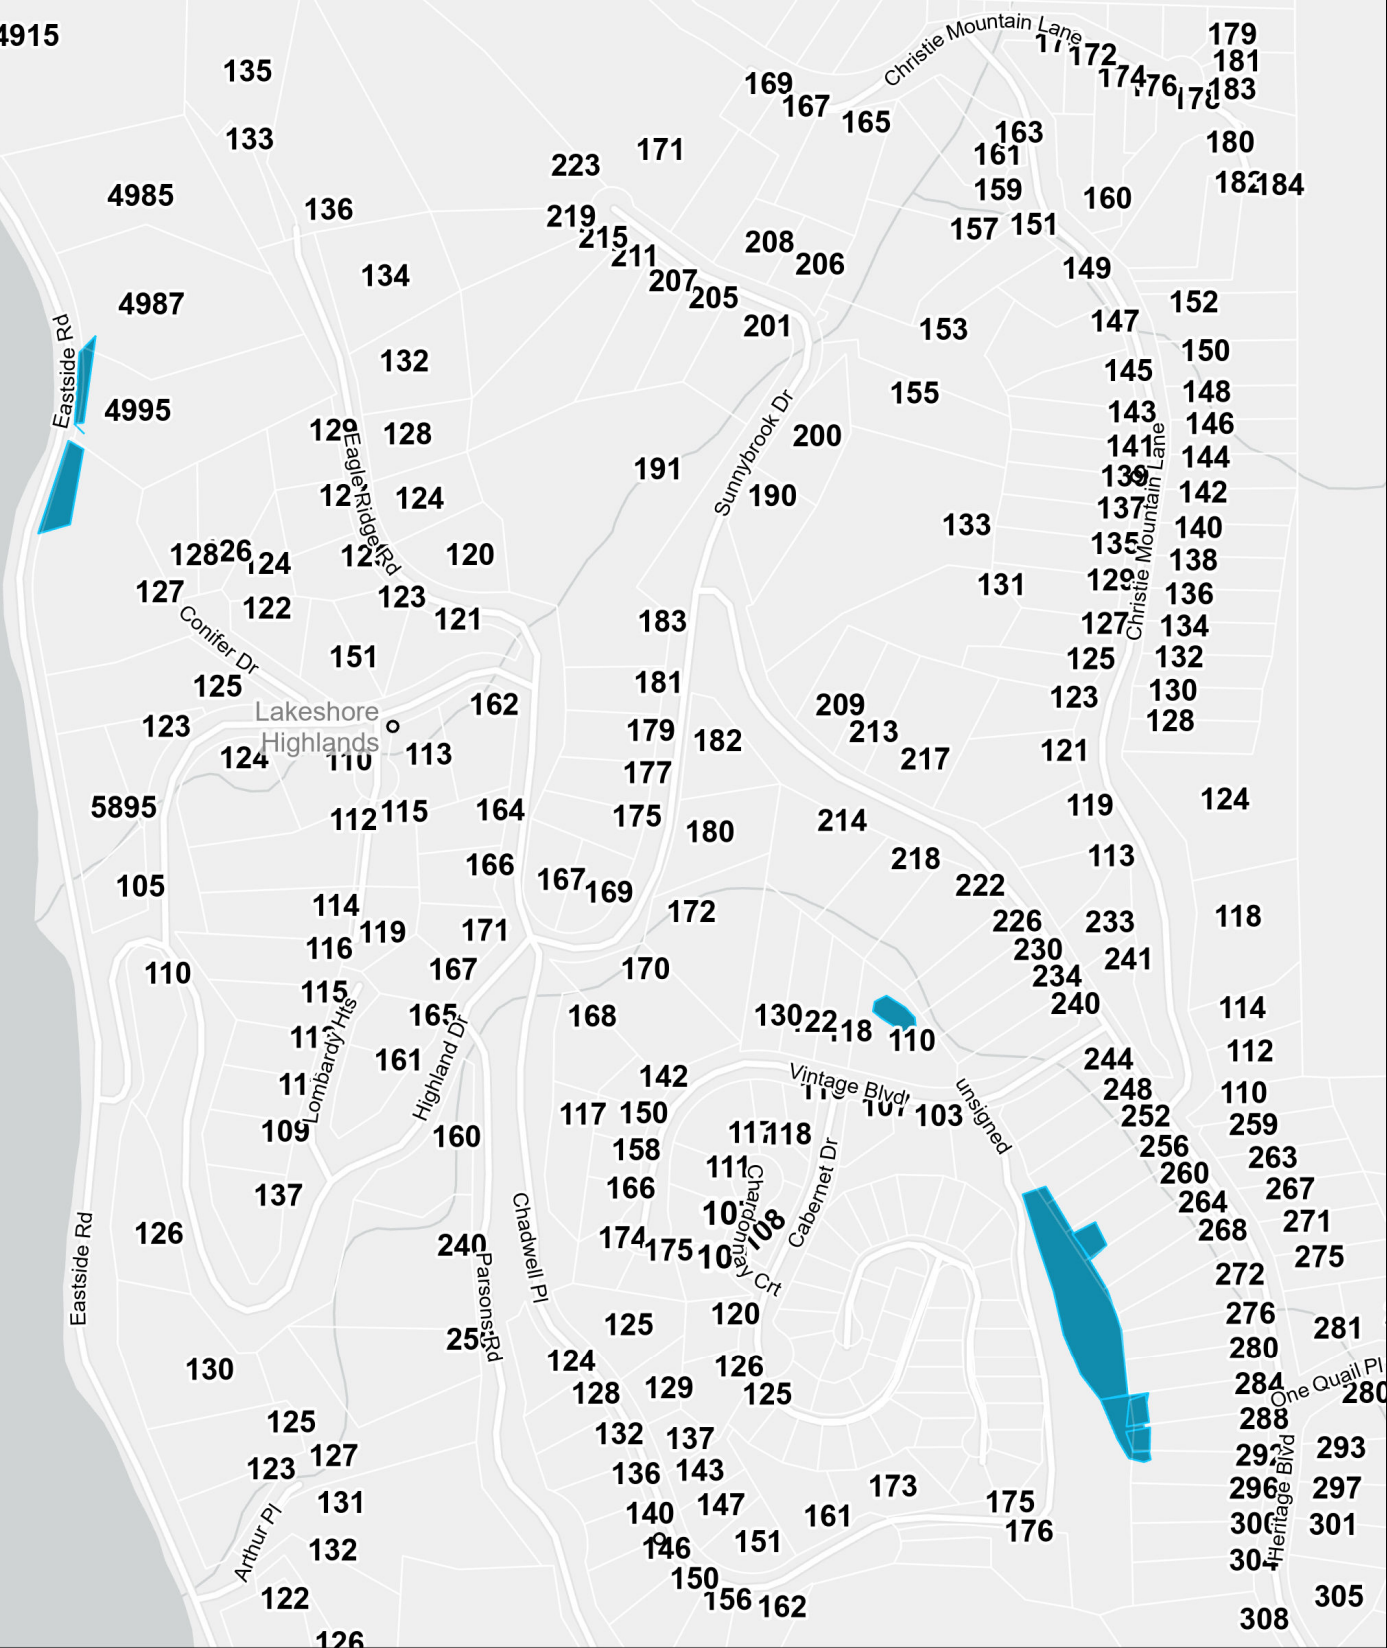

4915

Mosquito Treatment Sites Season 2022

- Reserve Lands
- **Mosquito Control Sites**
- Existing Sites
- New 2022 Sites
- Additional 2022 areas of existing sites

Sources : Esri, Garmin, RDOS, NRCan, Parks Canada