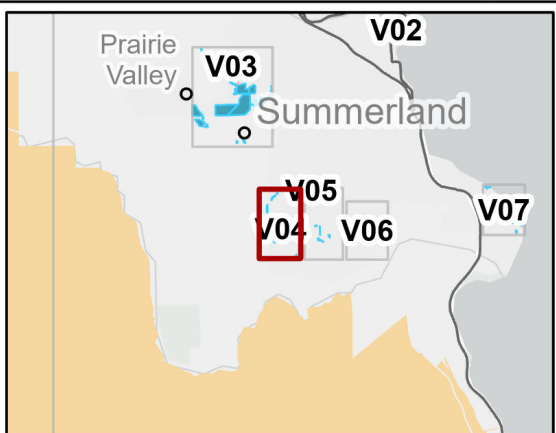

**Mosquito Treatment Sites**  
**Season 2022**

-  Reserve Lands
- Mosquito Control Sites**
-  Existing Sites
-  New 2022 Sites
-  Additional 2022 areas of existing sites

**Scale: 1:13,000**

0 0.1 0.2 0.3  
 Kilometers

Sources : Esri, Garmin, RDOS, NRCan, Parks Canada

# Mosquito Treatment Sites Season 2022

- Reserve Lands
- Mosquito Control Sites**
- Existing Sites
- New 2022 Sites
- Additional 2022 areas of existing sites

Sources : Esri, Garmin, RDOS, NRCan, Parks Canada