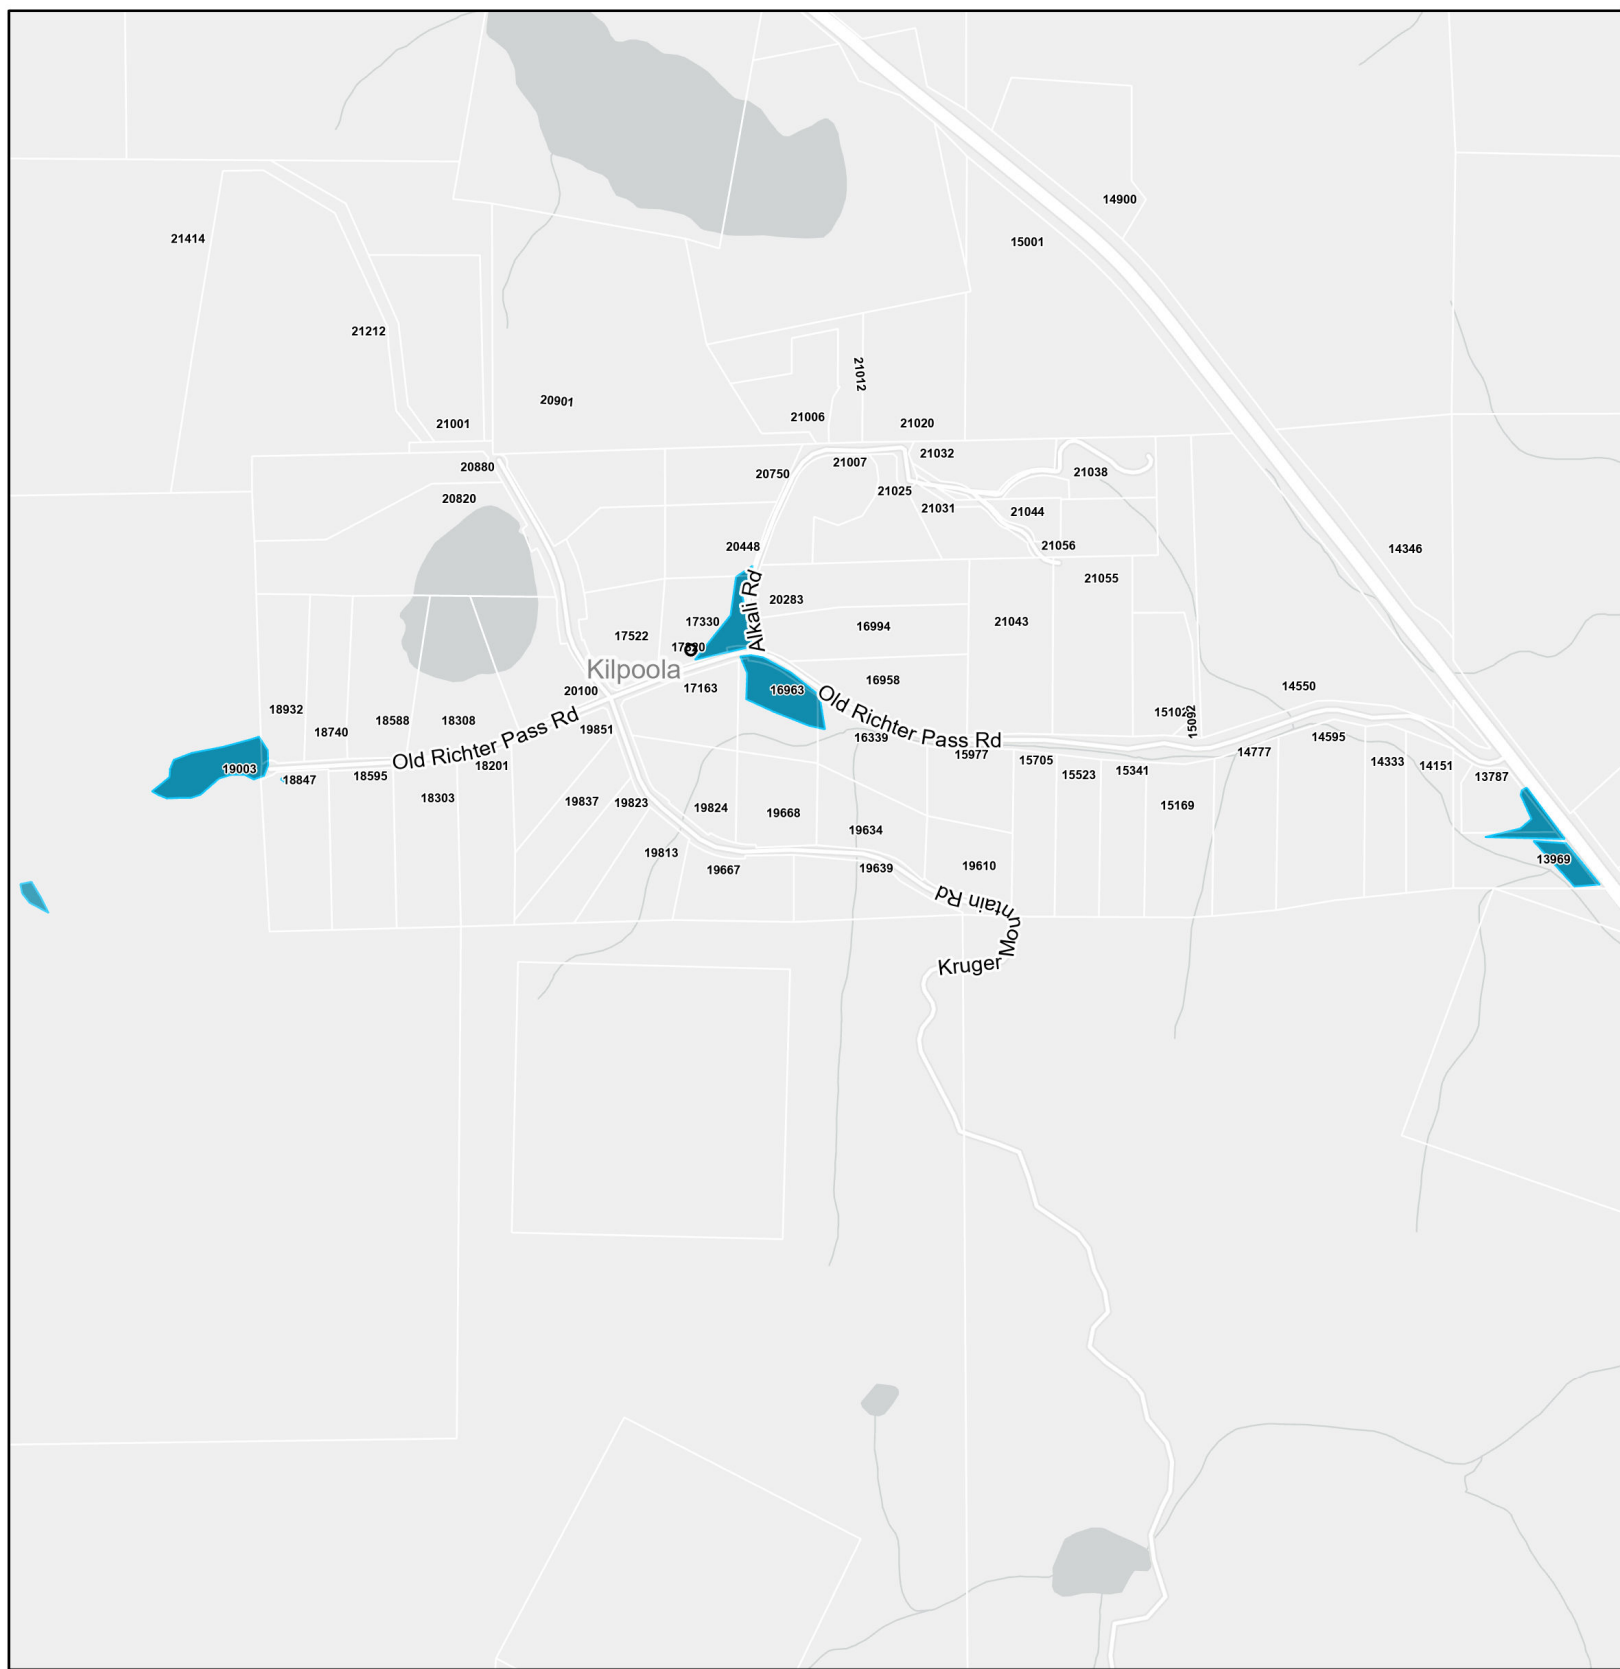

Mosquito Treatment Sites Season 2022

- Reserve Lands
- Mosquito Control Sites**
- Existing Sites
- New 2022 Sites
- Additional 2022 areas of existing sites

Sources : Esri, Garmin, RDOS, NRCan, Parks Canada