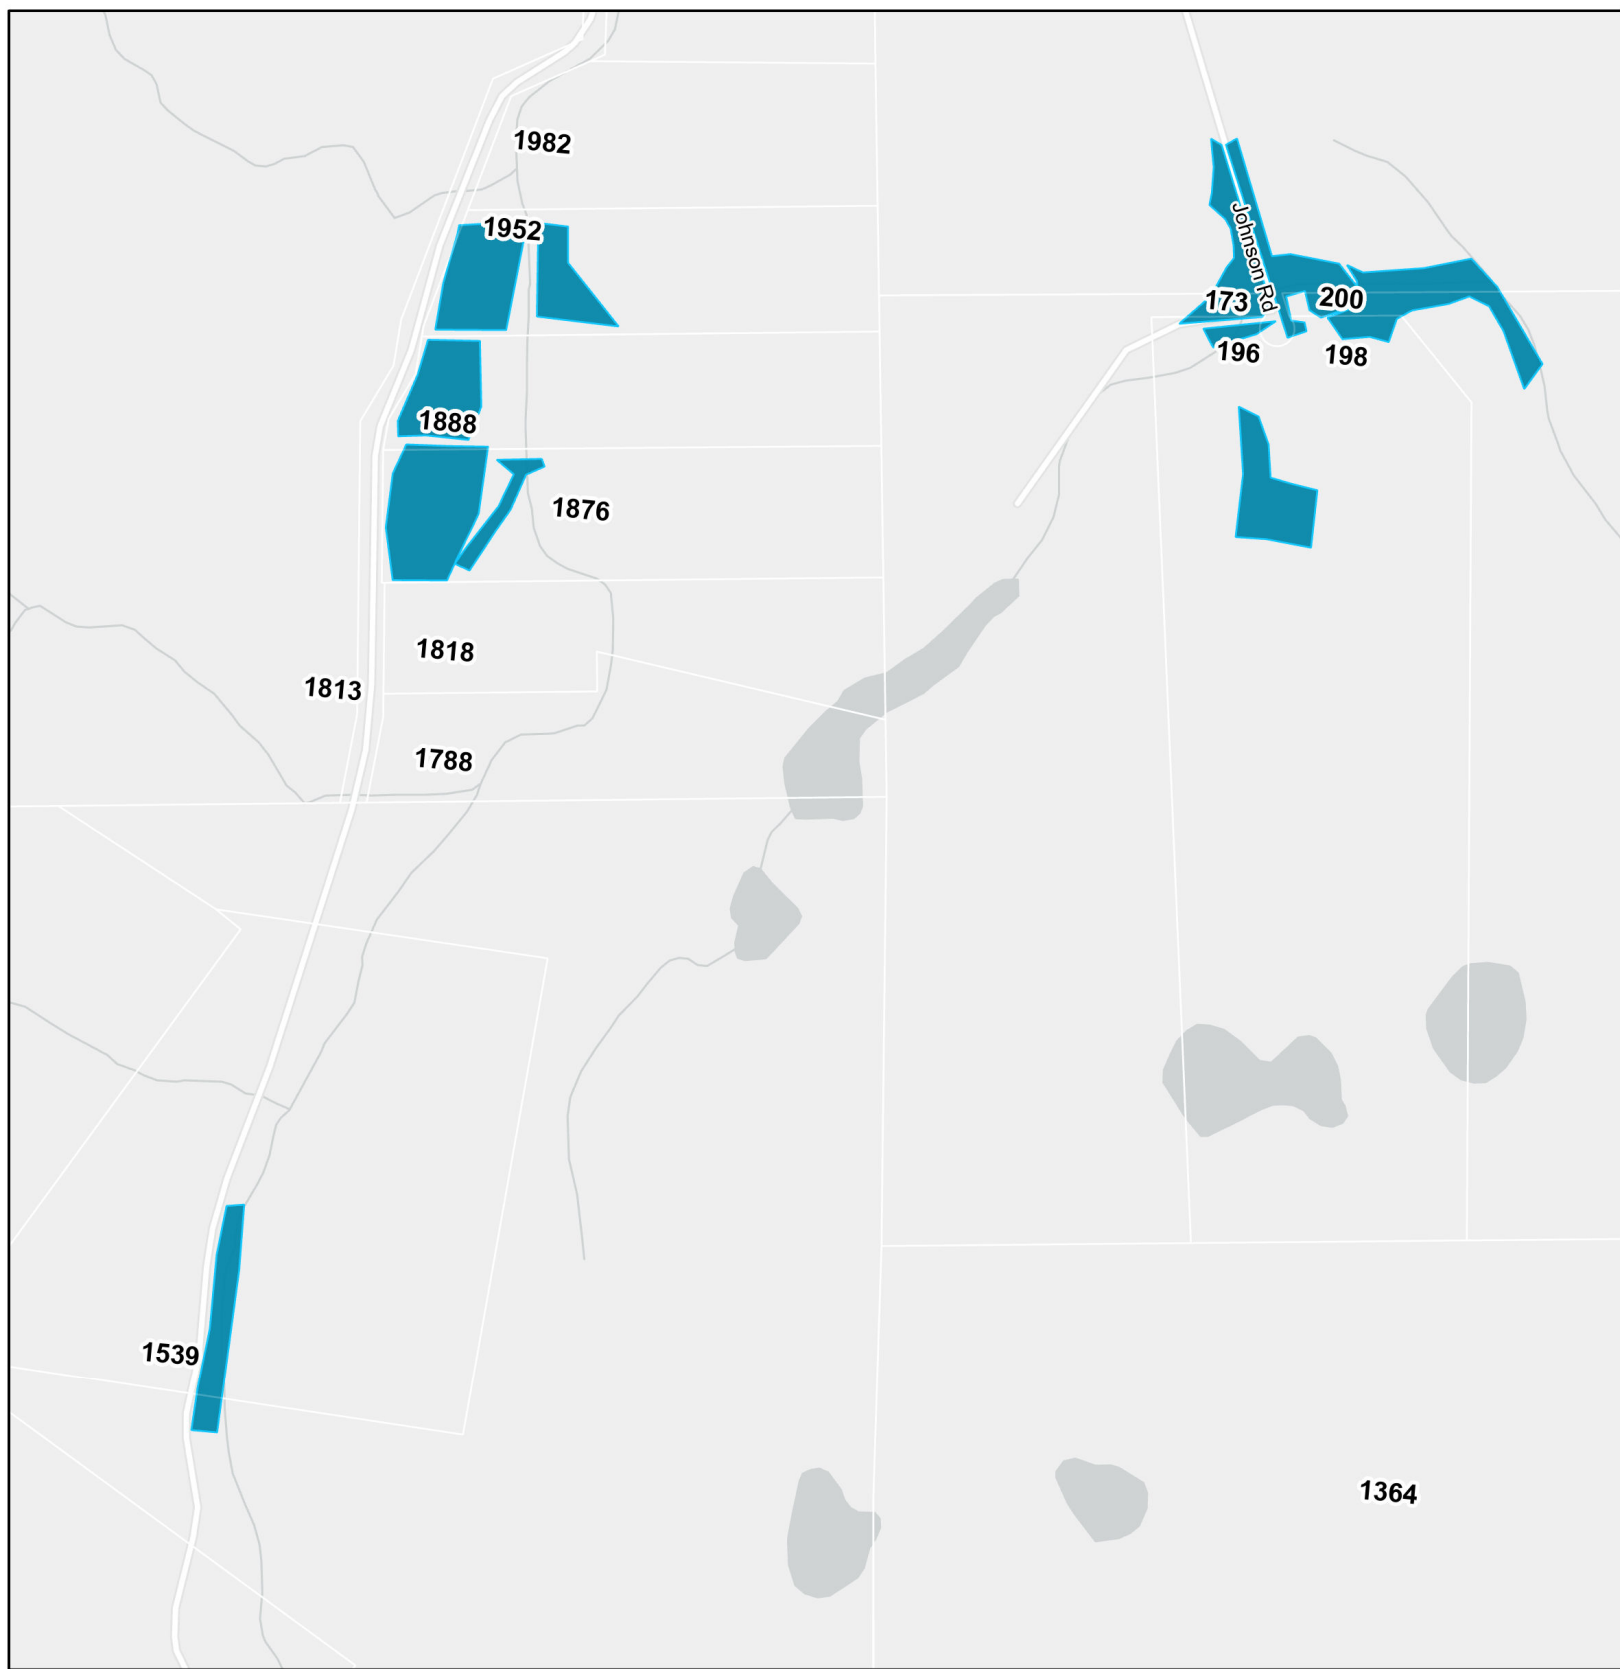

Mosquito Treatment Sites Season 2022

- Reserve Lands
- Mosquito Control Sites**
- Existing Sites
- New 2022 Sites
- Additional 2022 areas of existing sites

Sources : Esri, Garmin, RDOS, NRCan, Parks Canada

Mosquito Treatment Sites Season 2022

Scale: 1:11,000

- Reserve Lands
- Mosquito Control Sites**
- Existing Sites
- New 2022 Sites
- Additional 2022 areas of existing sites

Sources : Esri, Garmin, RDOS, NRCan, Parks Canada