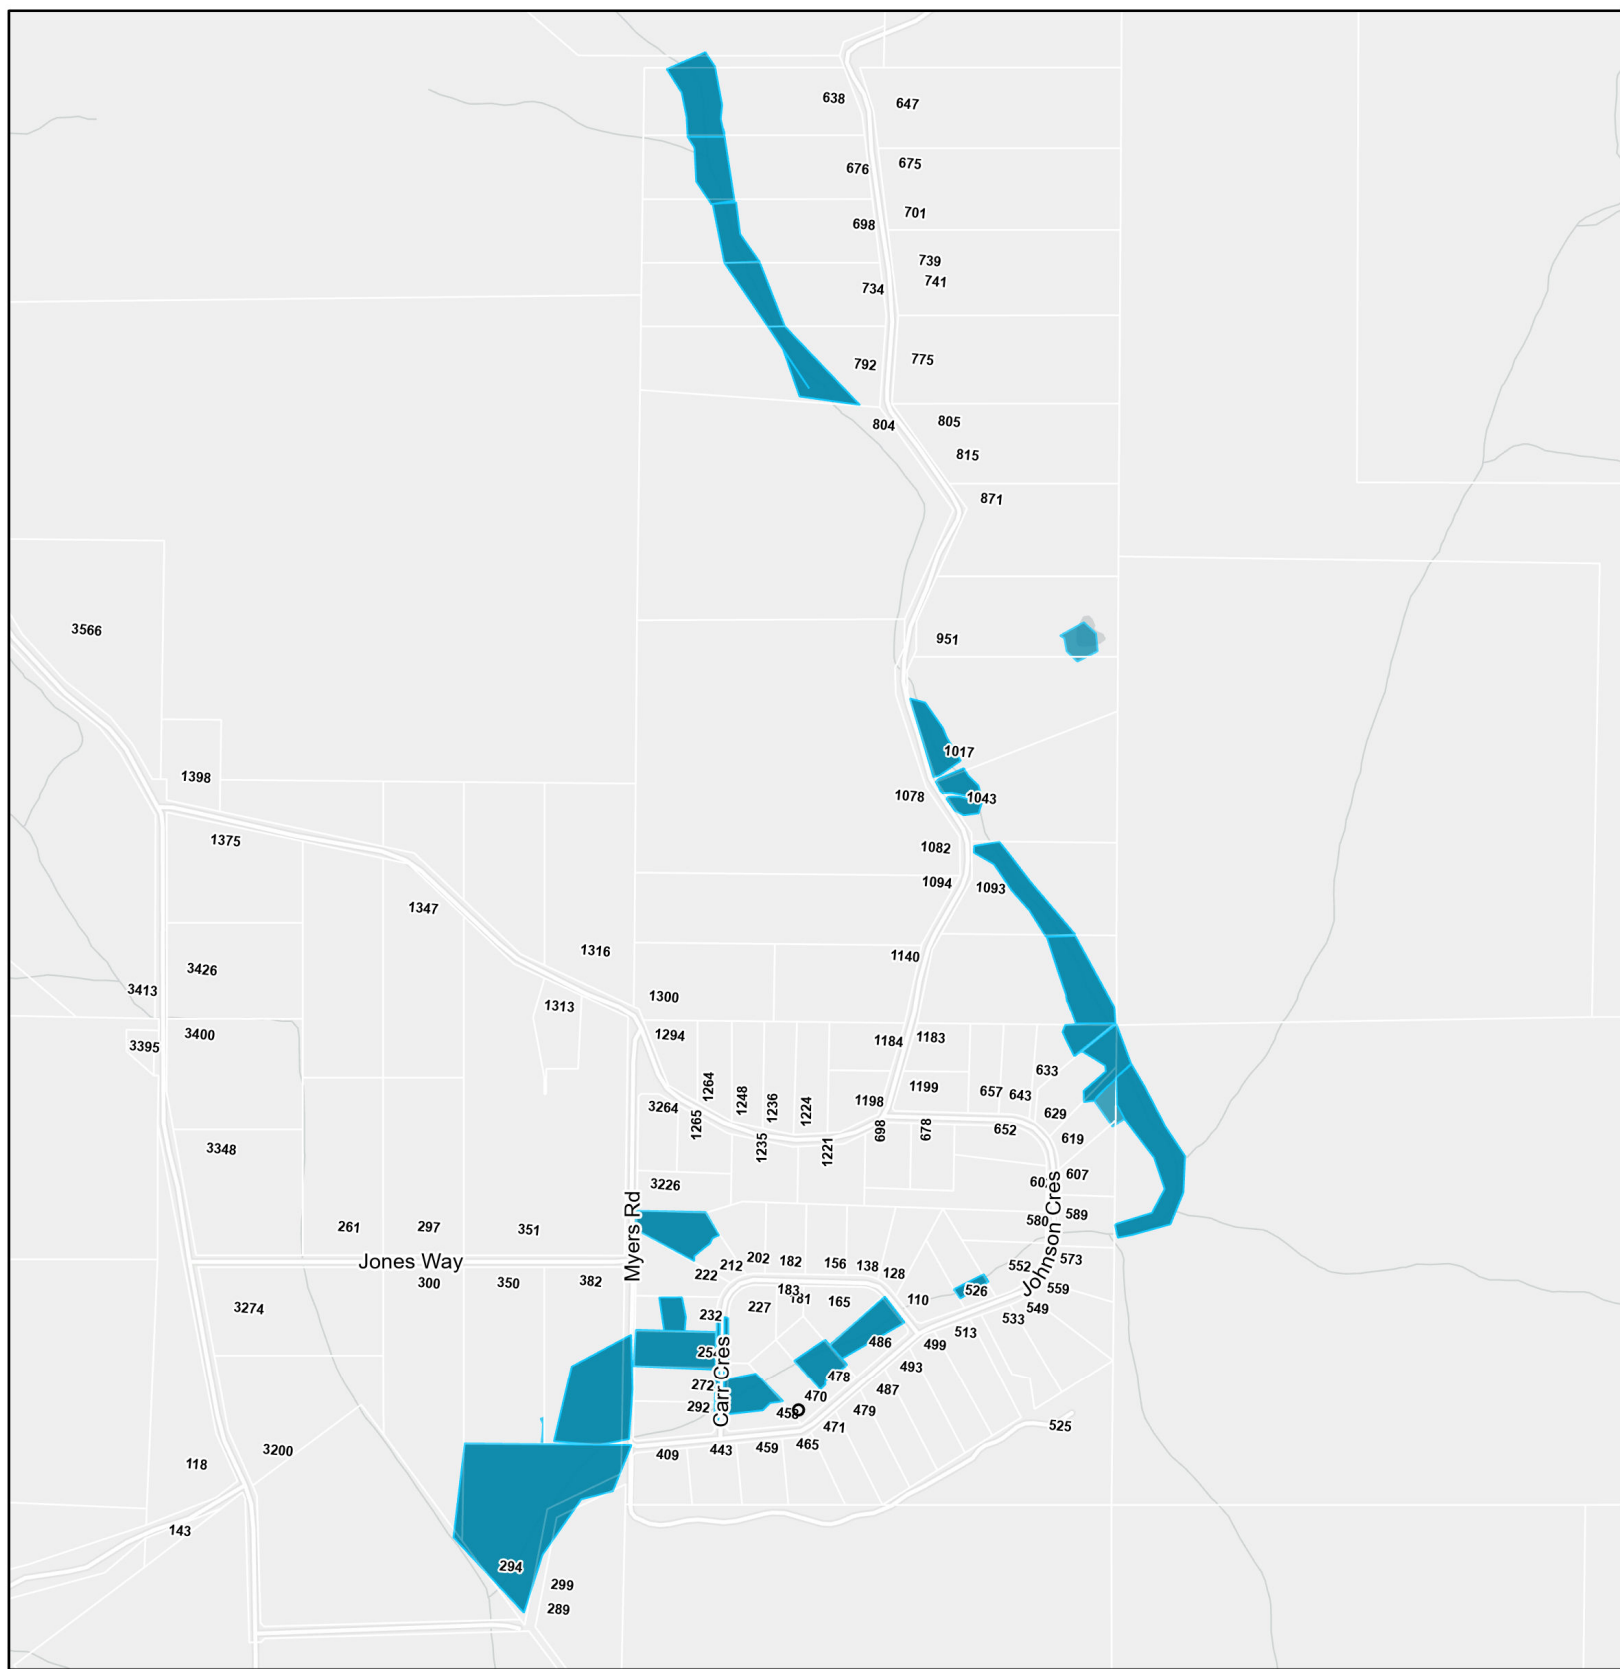

Mosquito Treatment Sites Season 2022

- Reserve Lands
- Mosquito Control Sites**
- Existing Sites
- New 2022 Sites
- Additional 2022 areas of existing sites

Sources : Esri, Garmin, RDOS, NRCan, Parks Canada