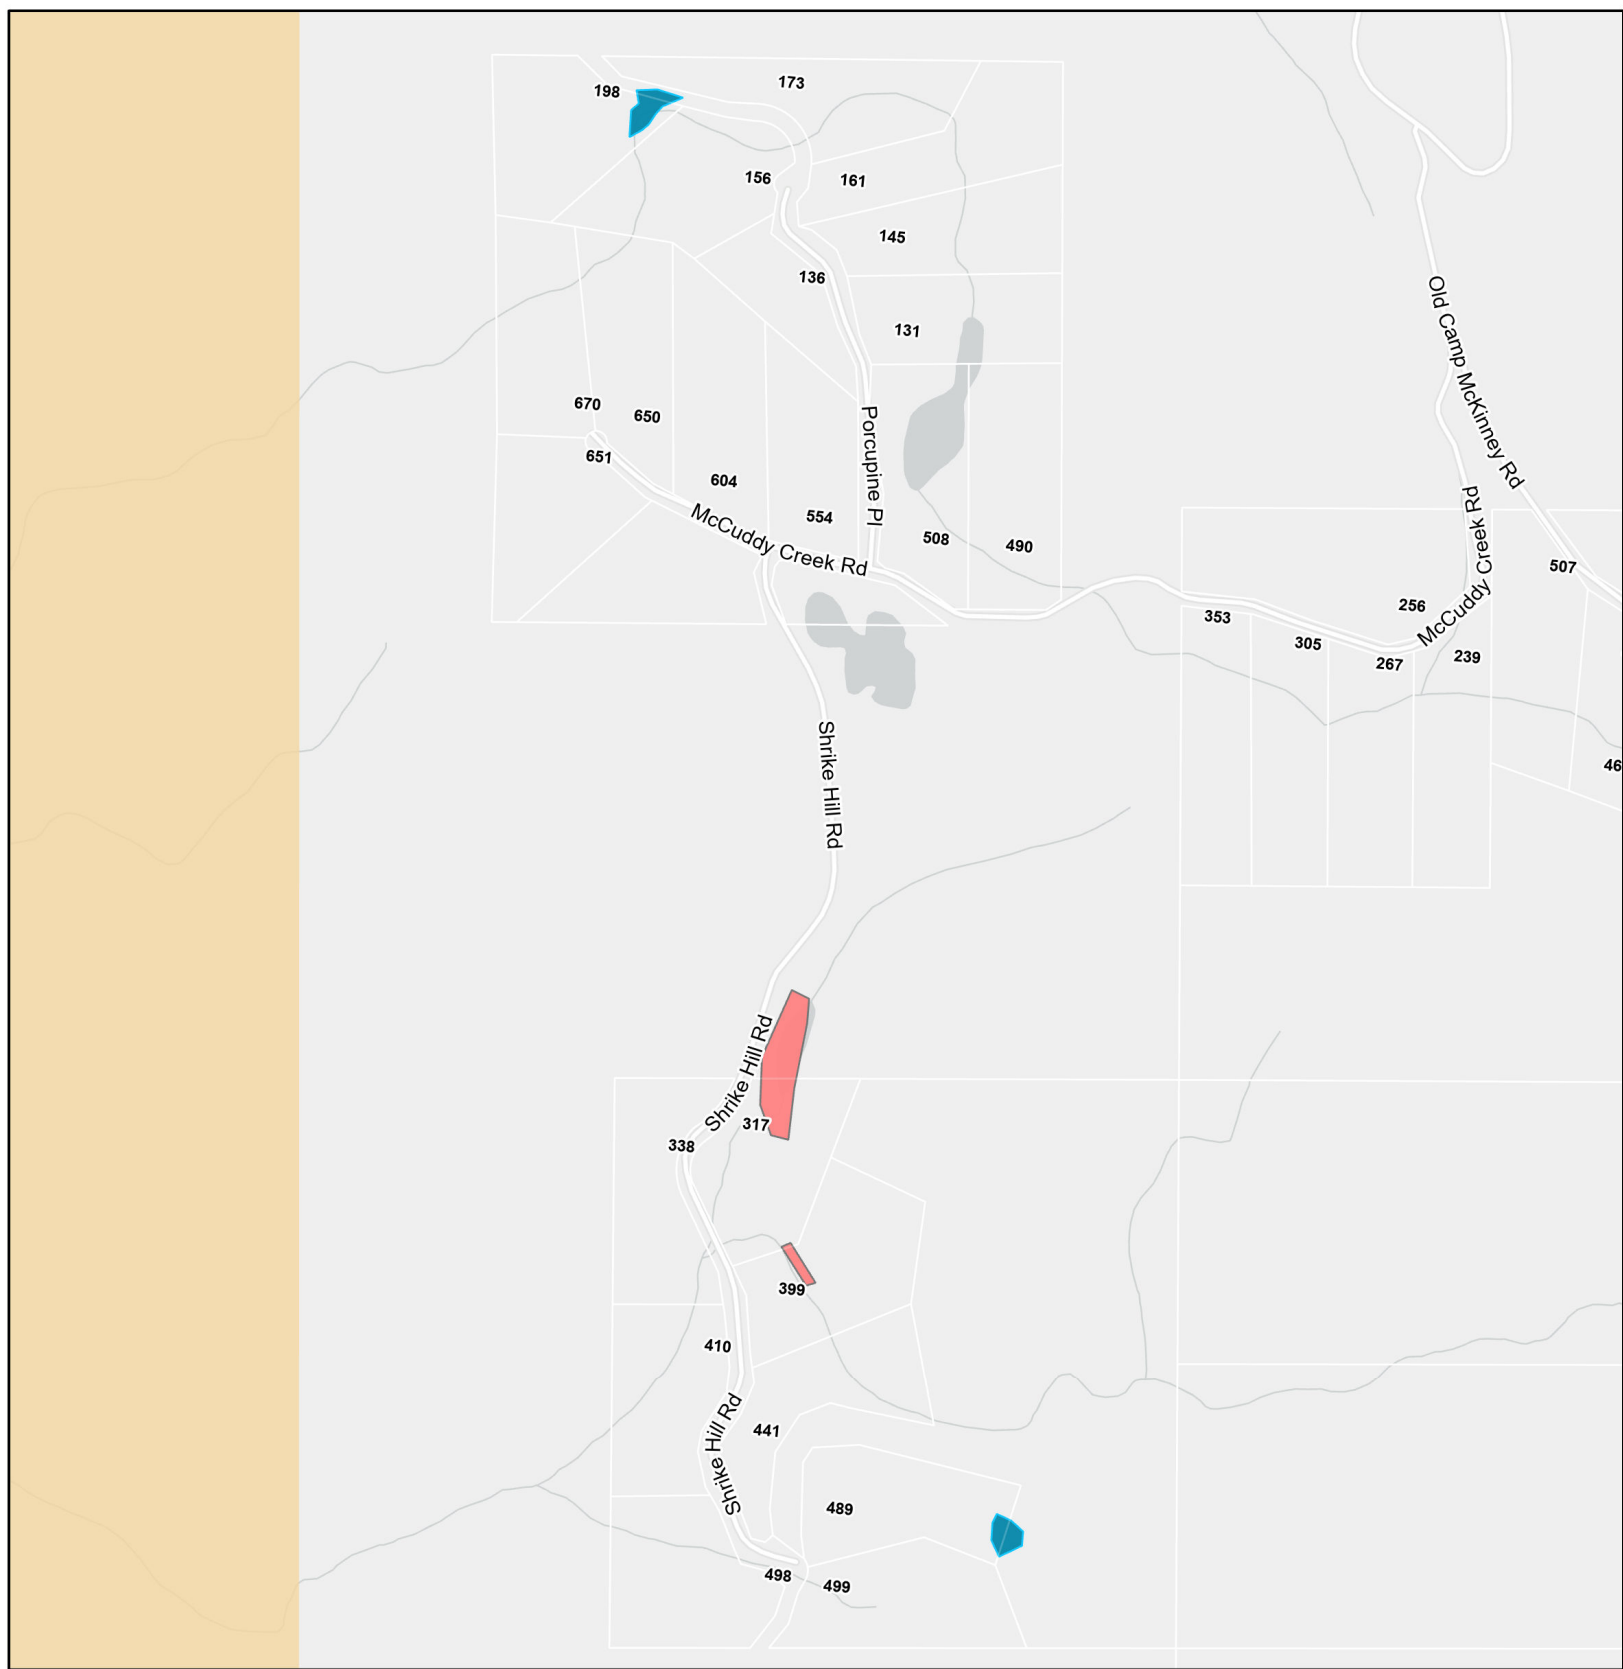

Mosquito Treatment Sites Season 2022

- Reserve Lands
- Mosquito Control Sites**
- Existing Sites
- New 2022 Sites
- Additional 2022 areas of existing sites

Sources : Esri, Garmin, RDOS, NRCan, Parks Canada