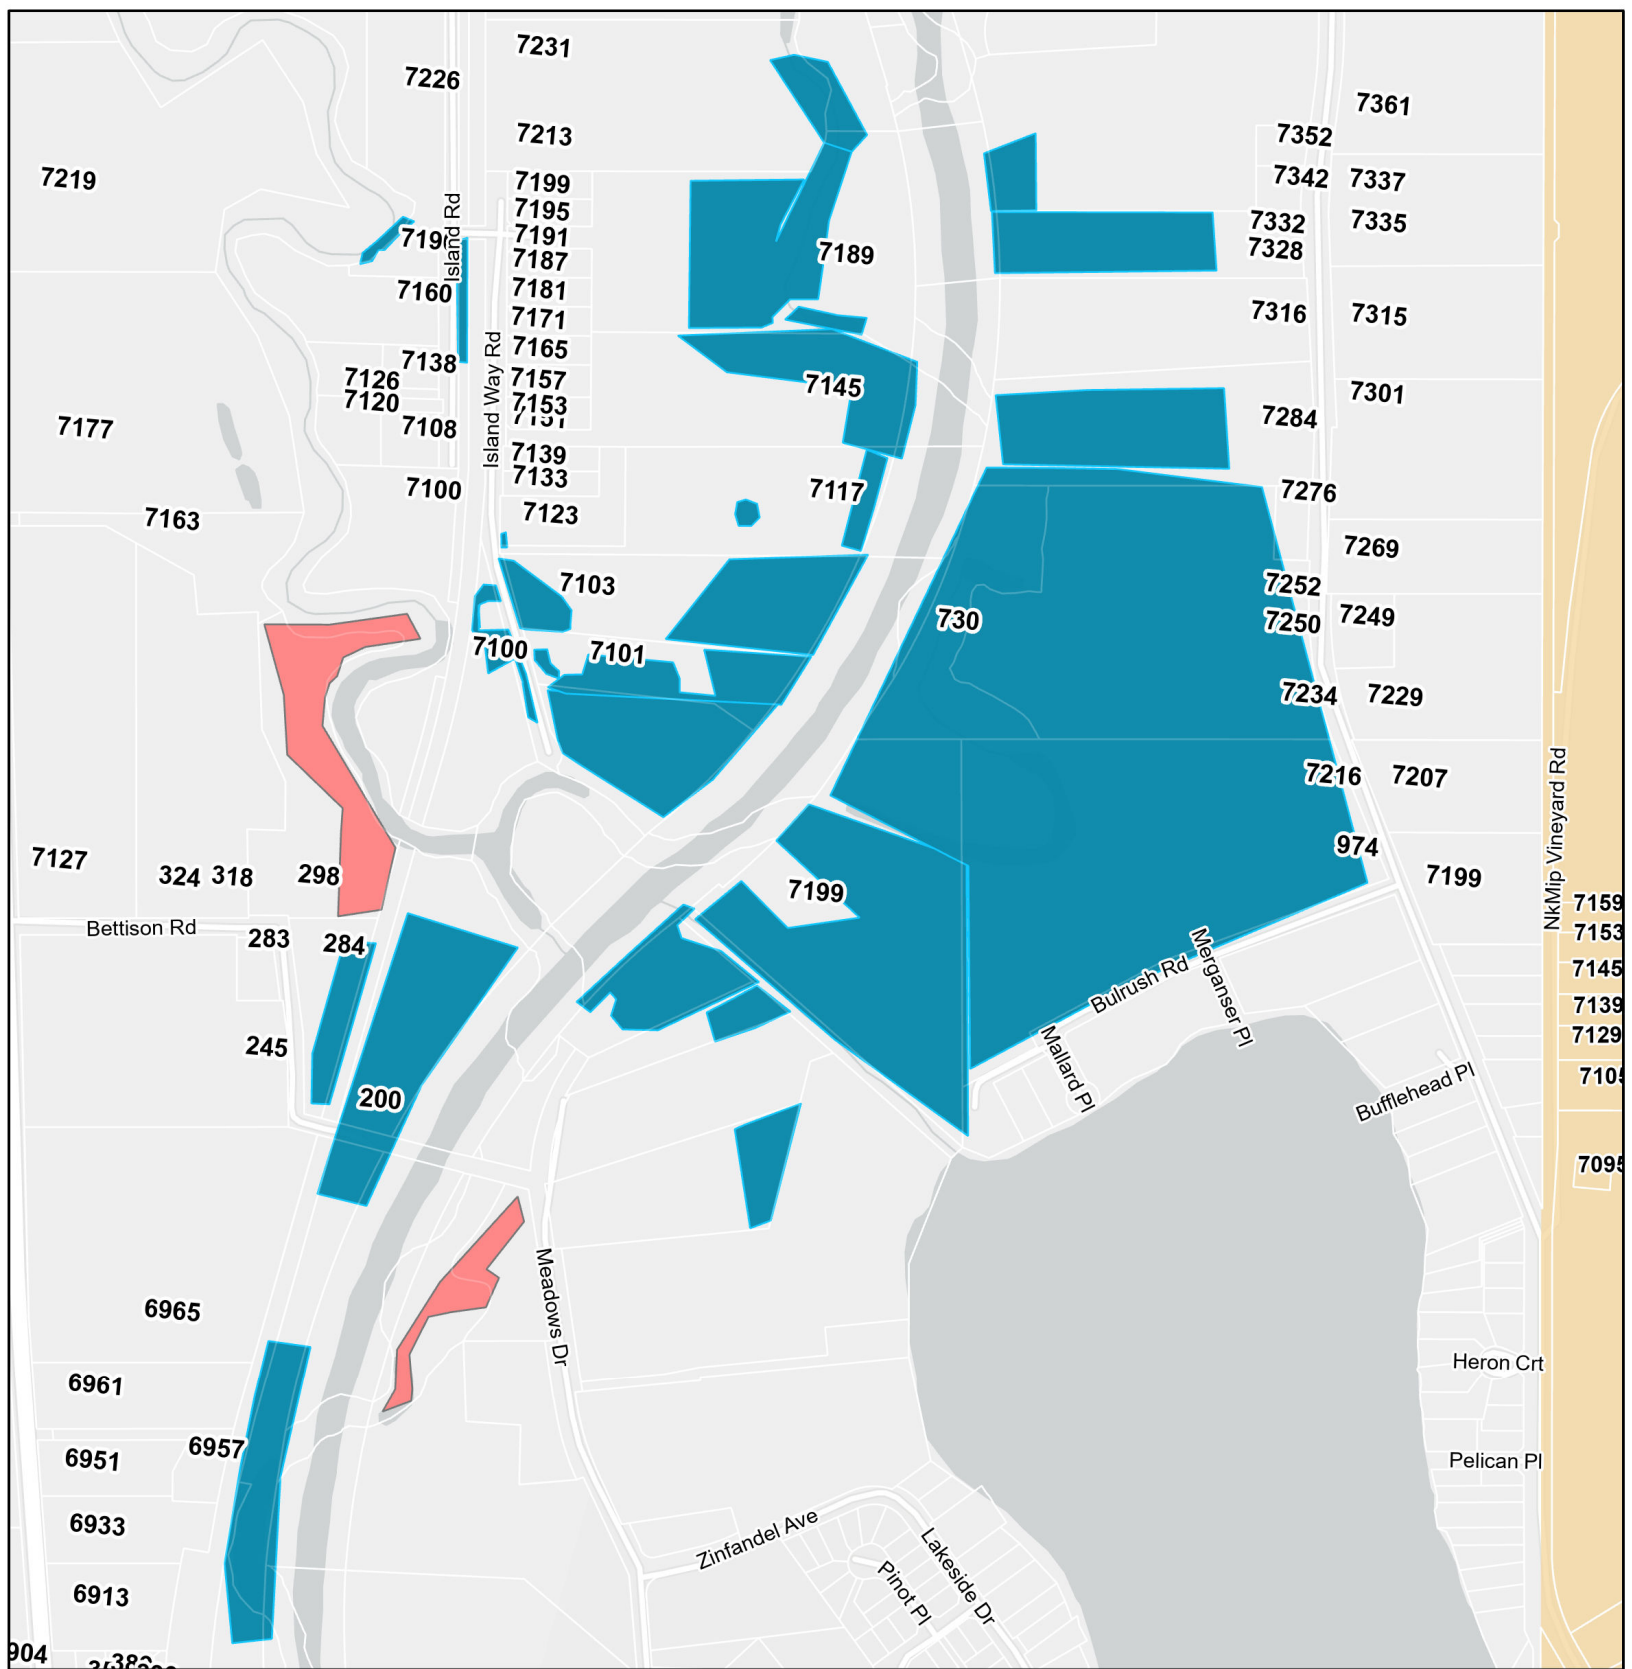

Mosquito Treatment Sites Season 2022

- Reserve Lands
- Mosquito Control Sites**
- Existing Sites
- New 2022 Sites
- Additional 2022 areas of existing sites

Sources : Esri, Garmin, RDOS, NRCan, Parks Canada