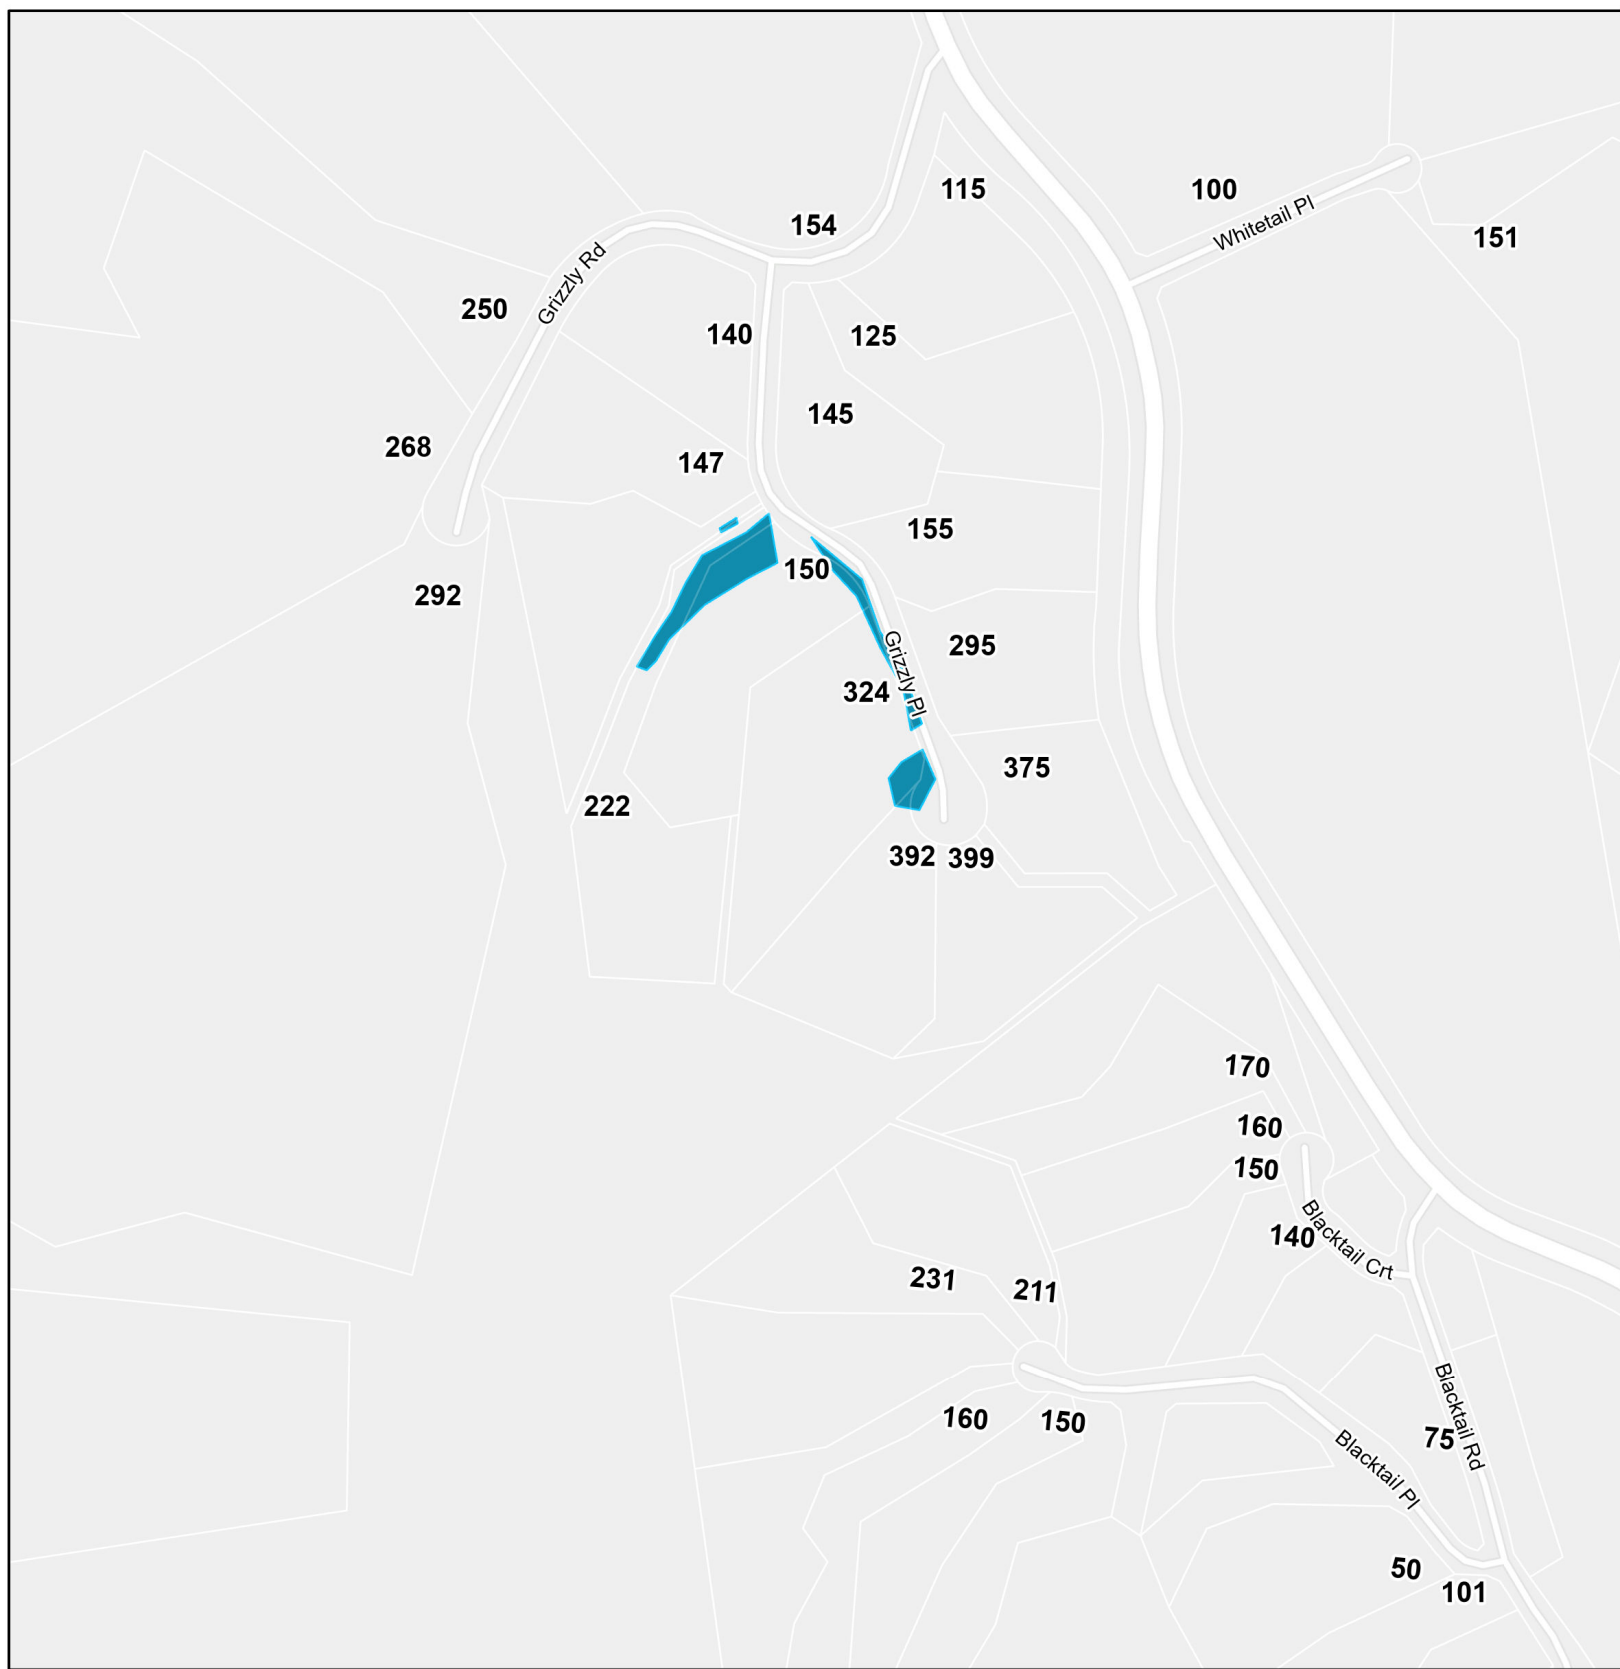

Mosquito Treatment Sites Season 2022

- Reserve Lands
- **Mosquito Control Sites**
- Existing Sites
- New 2022 Sites
- Additional 2022 areas of existing sites