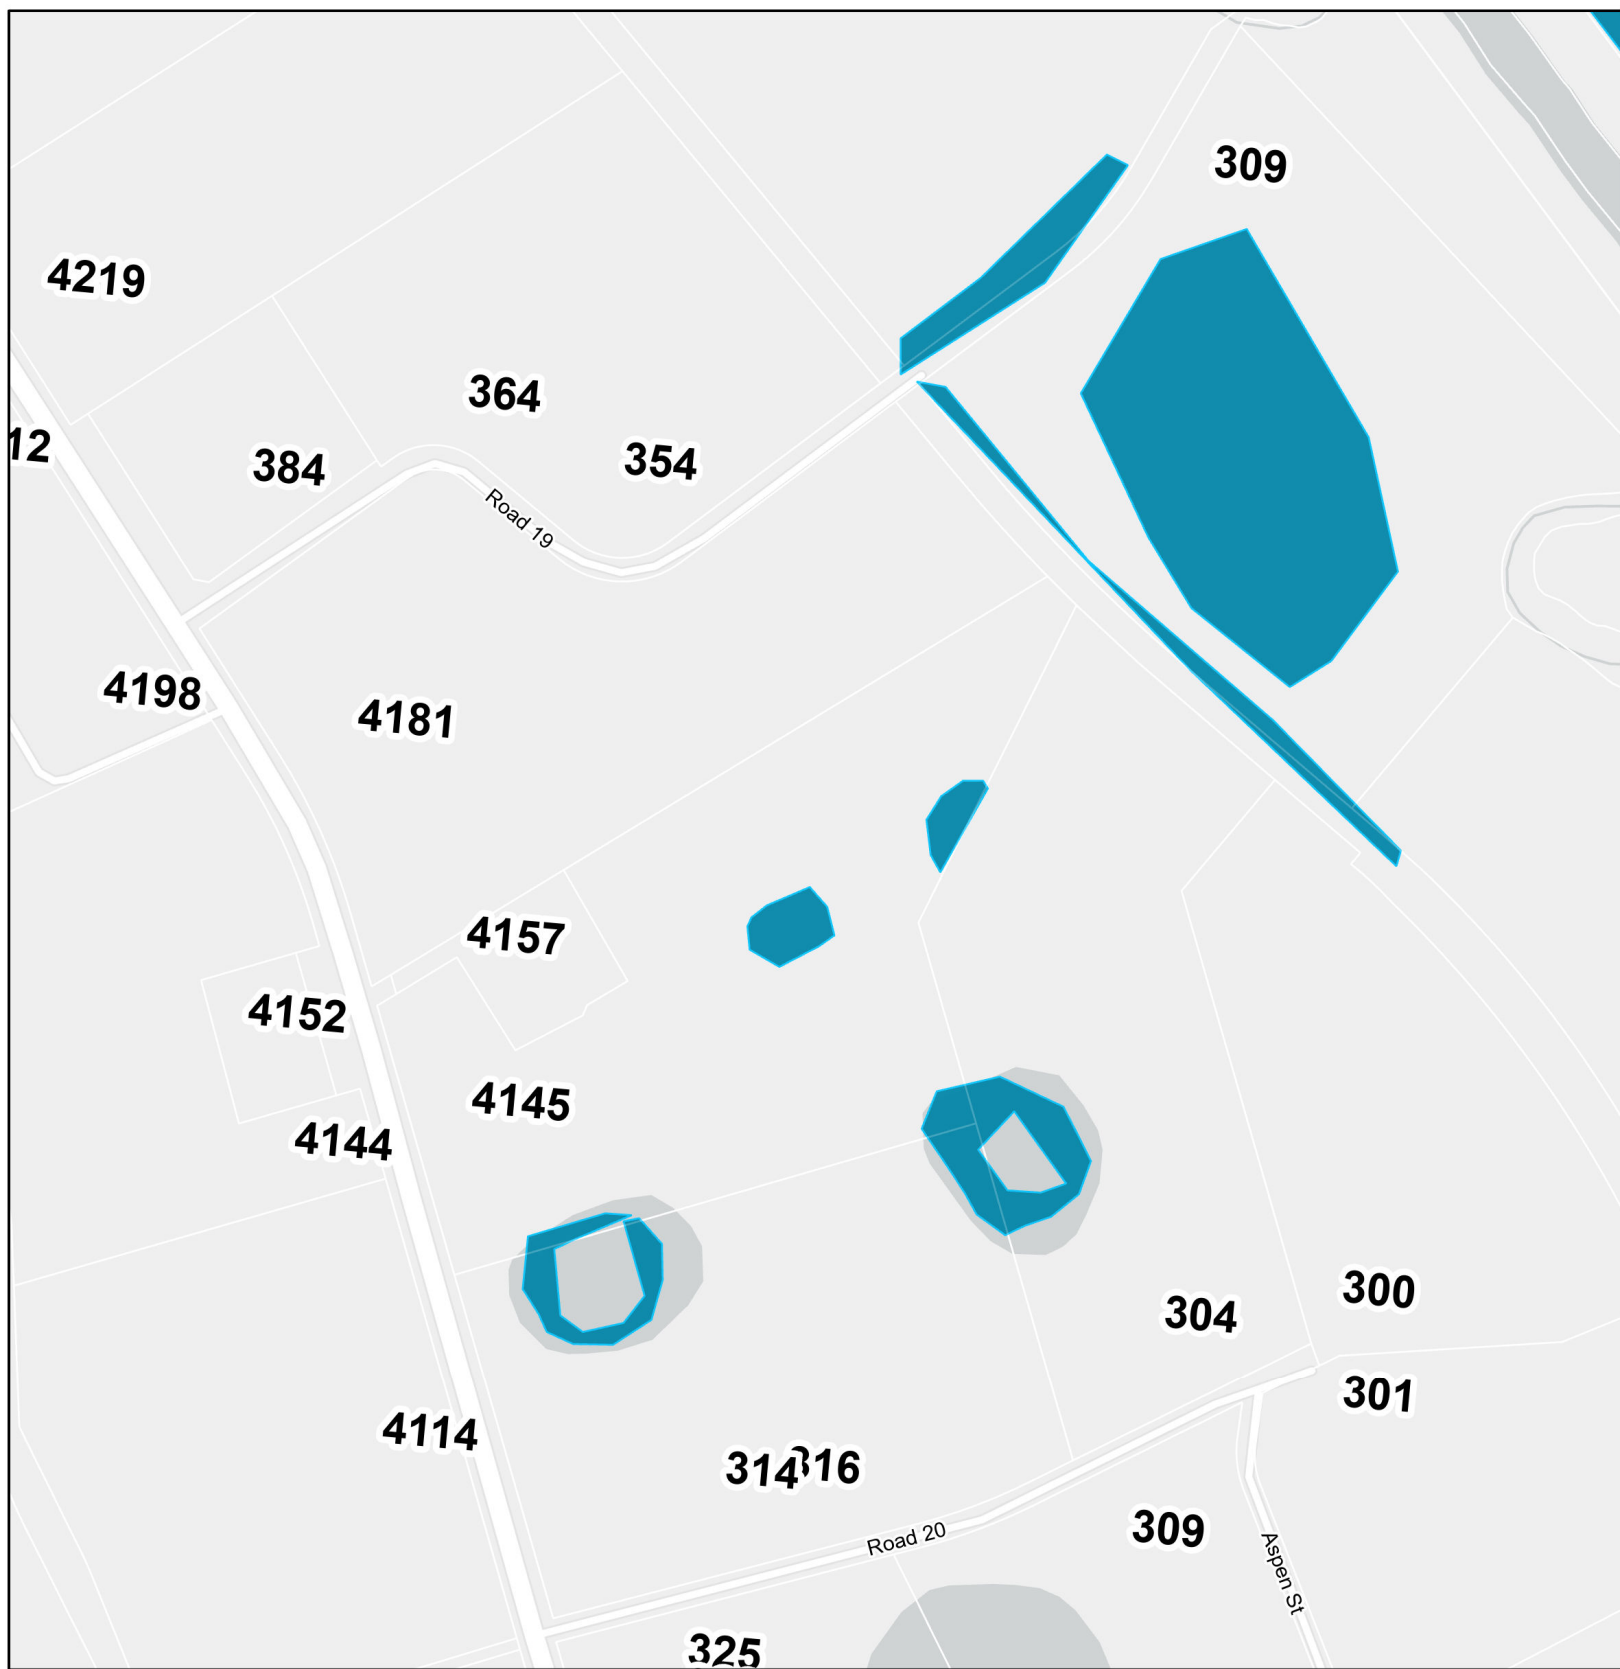

Mosquito Treatment Sites Season 2022

Scale: 1:12,500

- Reserve Lands
- Mosquito Control Sites**
- Existing Sites
- New 2022 Sites
- Additional 2022 areas of existing sites

Sources : Esri, Garmin, RDOS, NRCan, Parks Canada

Mosquito Treatment Sites Season 2022

- Reserve Lands
- Mosquito Control Sites**
- Existing Sites
- New 2022 Sites
- Additional 2022 areas of existing sites

Sources : Esri, Garmin, RDOS, NRCan, Parks Canada