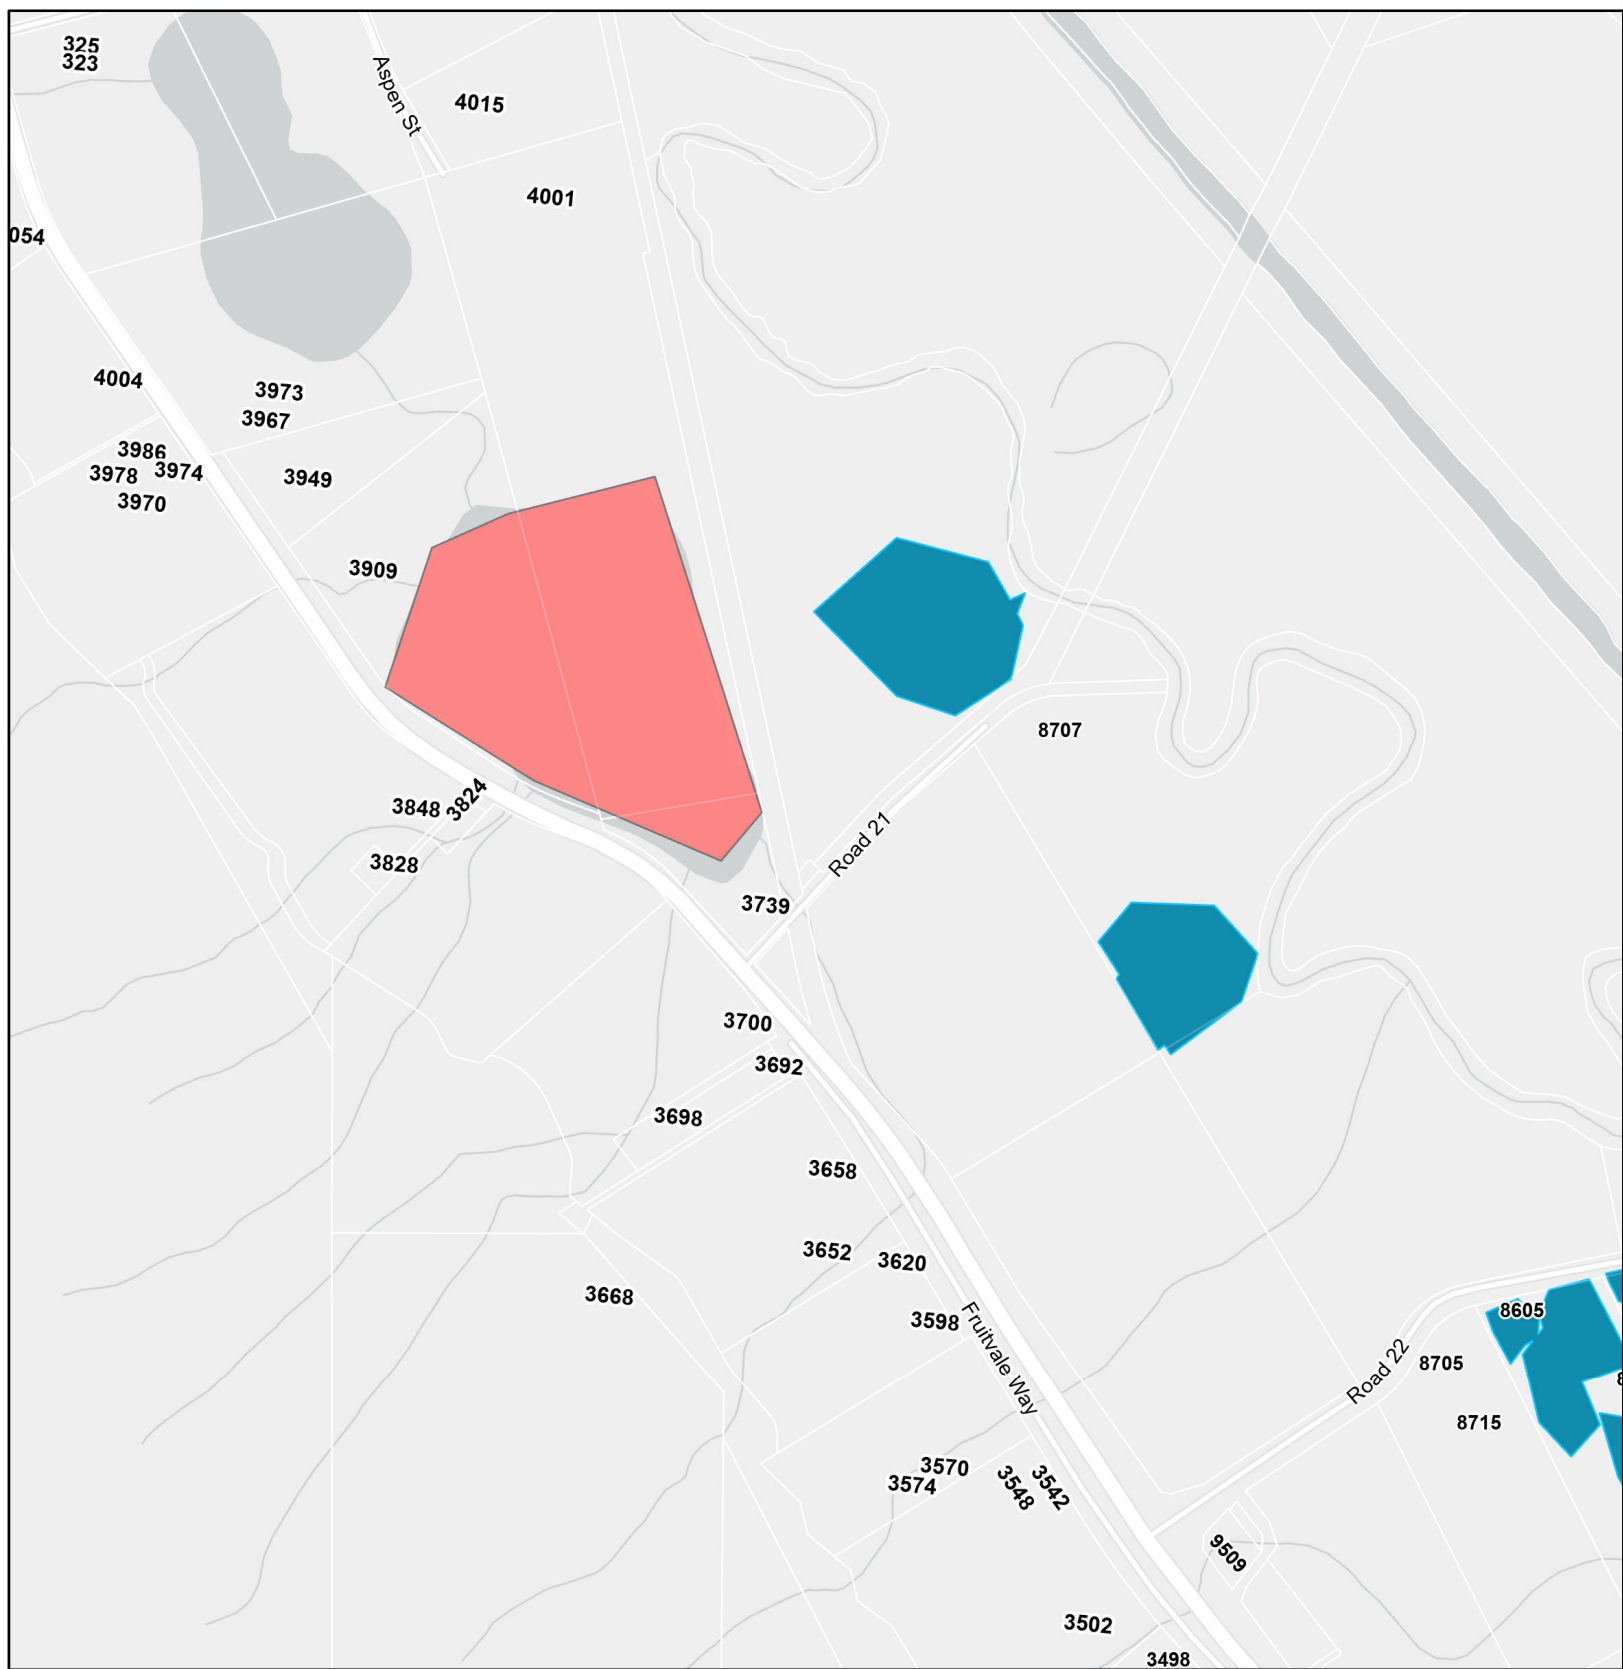

Mosquito Treatment Sites Season 2022

- Reserve Lands
- **Mosquito Control Sites**
- Existing Sites
- New 2022 Sites
- Additional 2022 areas of existing sites

Sources : Esri, Garmin, RDOS, NRCan, Parks Canada