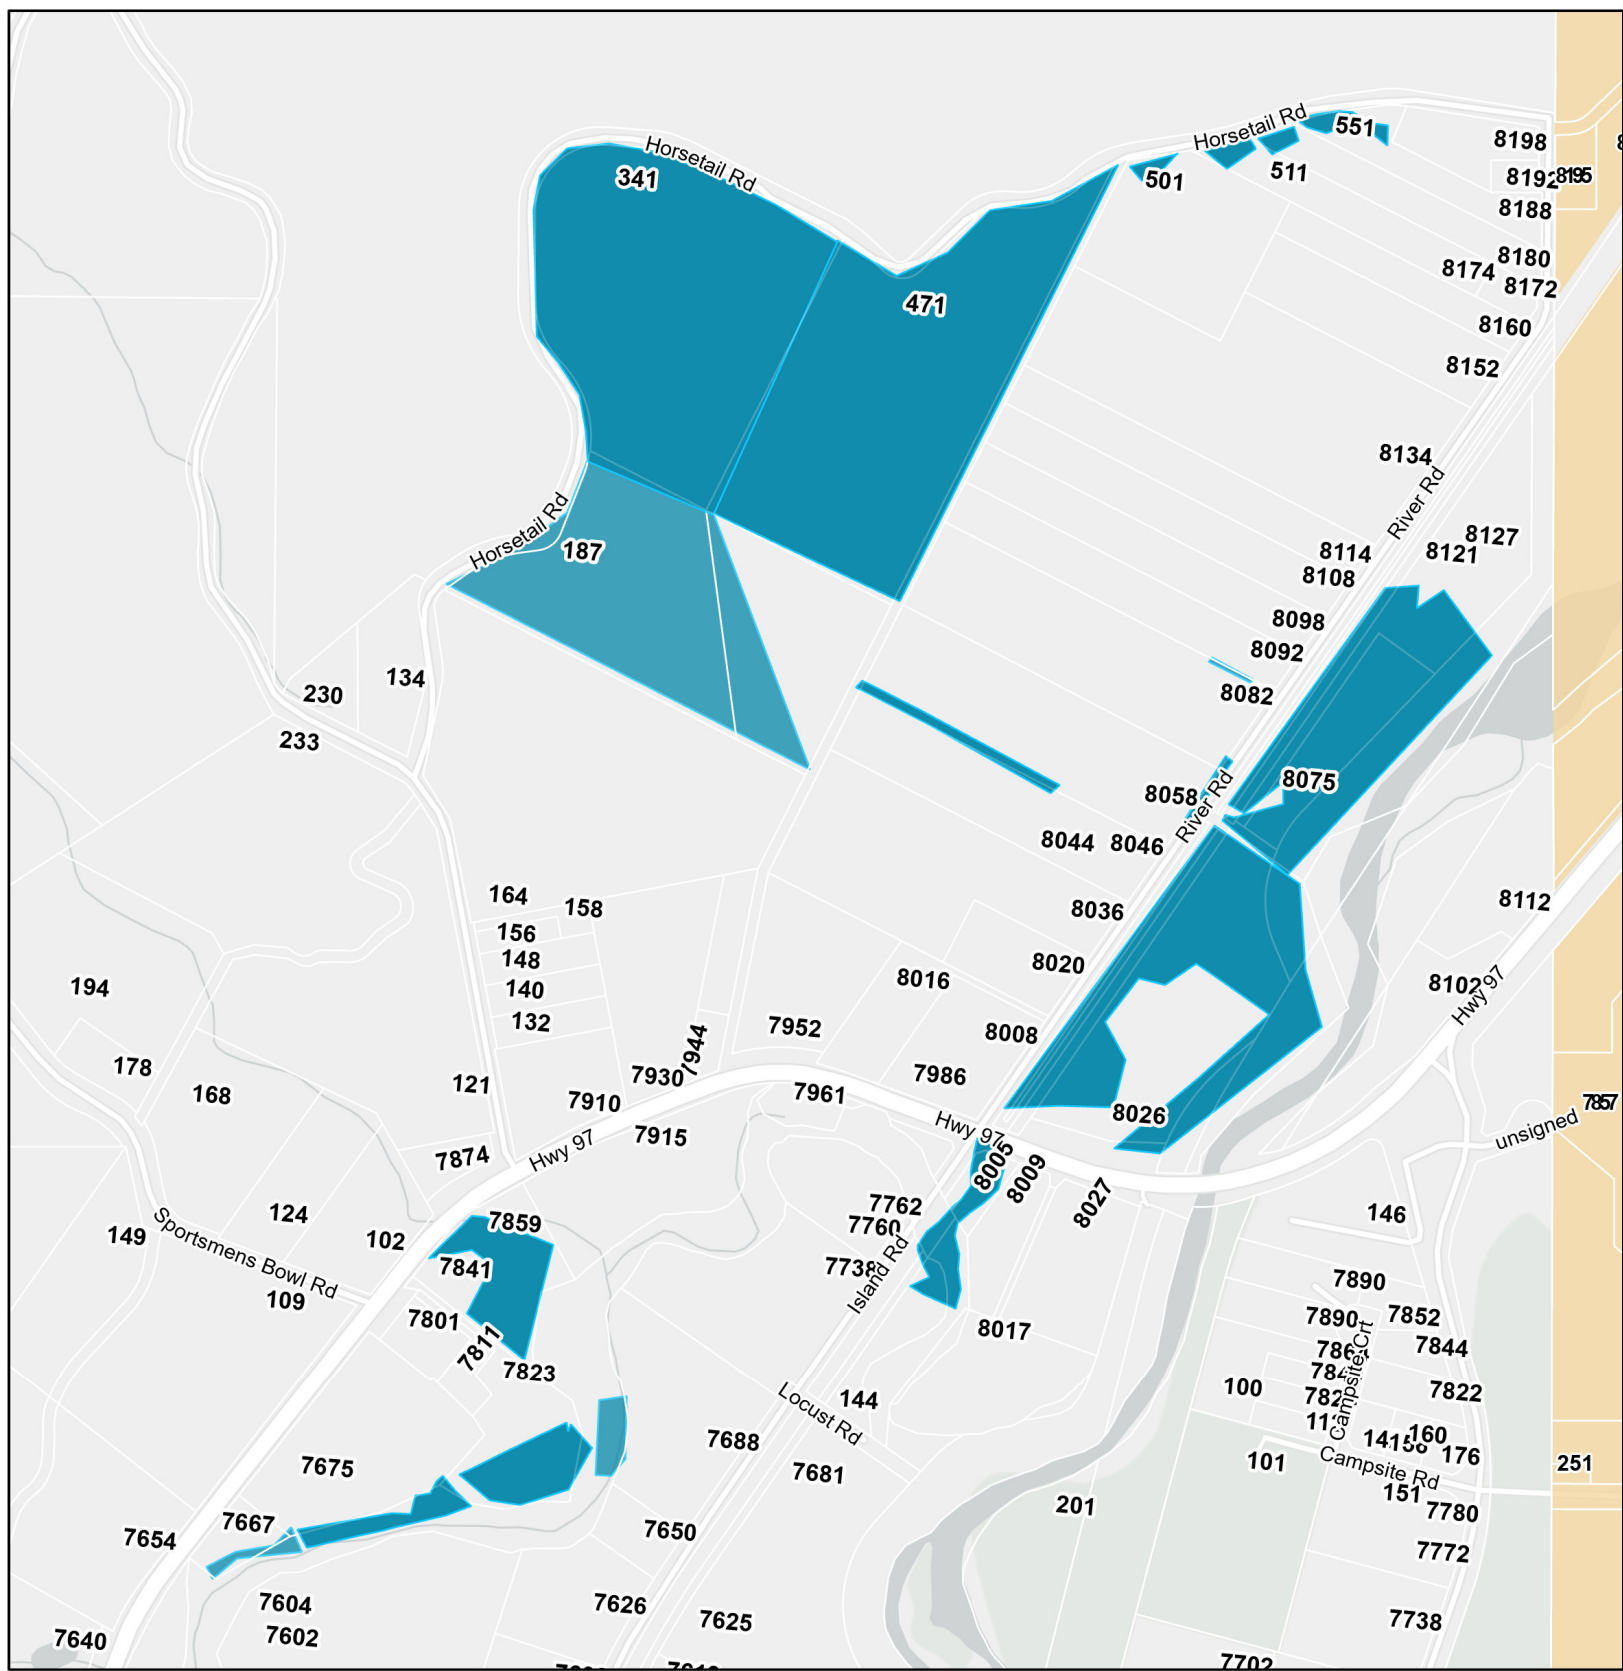

Mosquito Treatment Sites Season 2022

- Reserve Lands
- Mosquito Control Sites**
- Existing Sites
- New 2022 Sites
- Additional 2022 areas of existing sites

Sources : Esri, Garmin, RDOS, NRCan, Parks Canada

Mosquito Treatment Sites Season 2022

Scale: 1:11,000

- Reserve Lands
- Mosquito Control Sites**
- Existing Sites
- New 2022 Sites
- Additional 2022 areas of existing sites

Sources : Esri, Garmin, RDOS, NRCan, Parks Canada