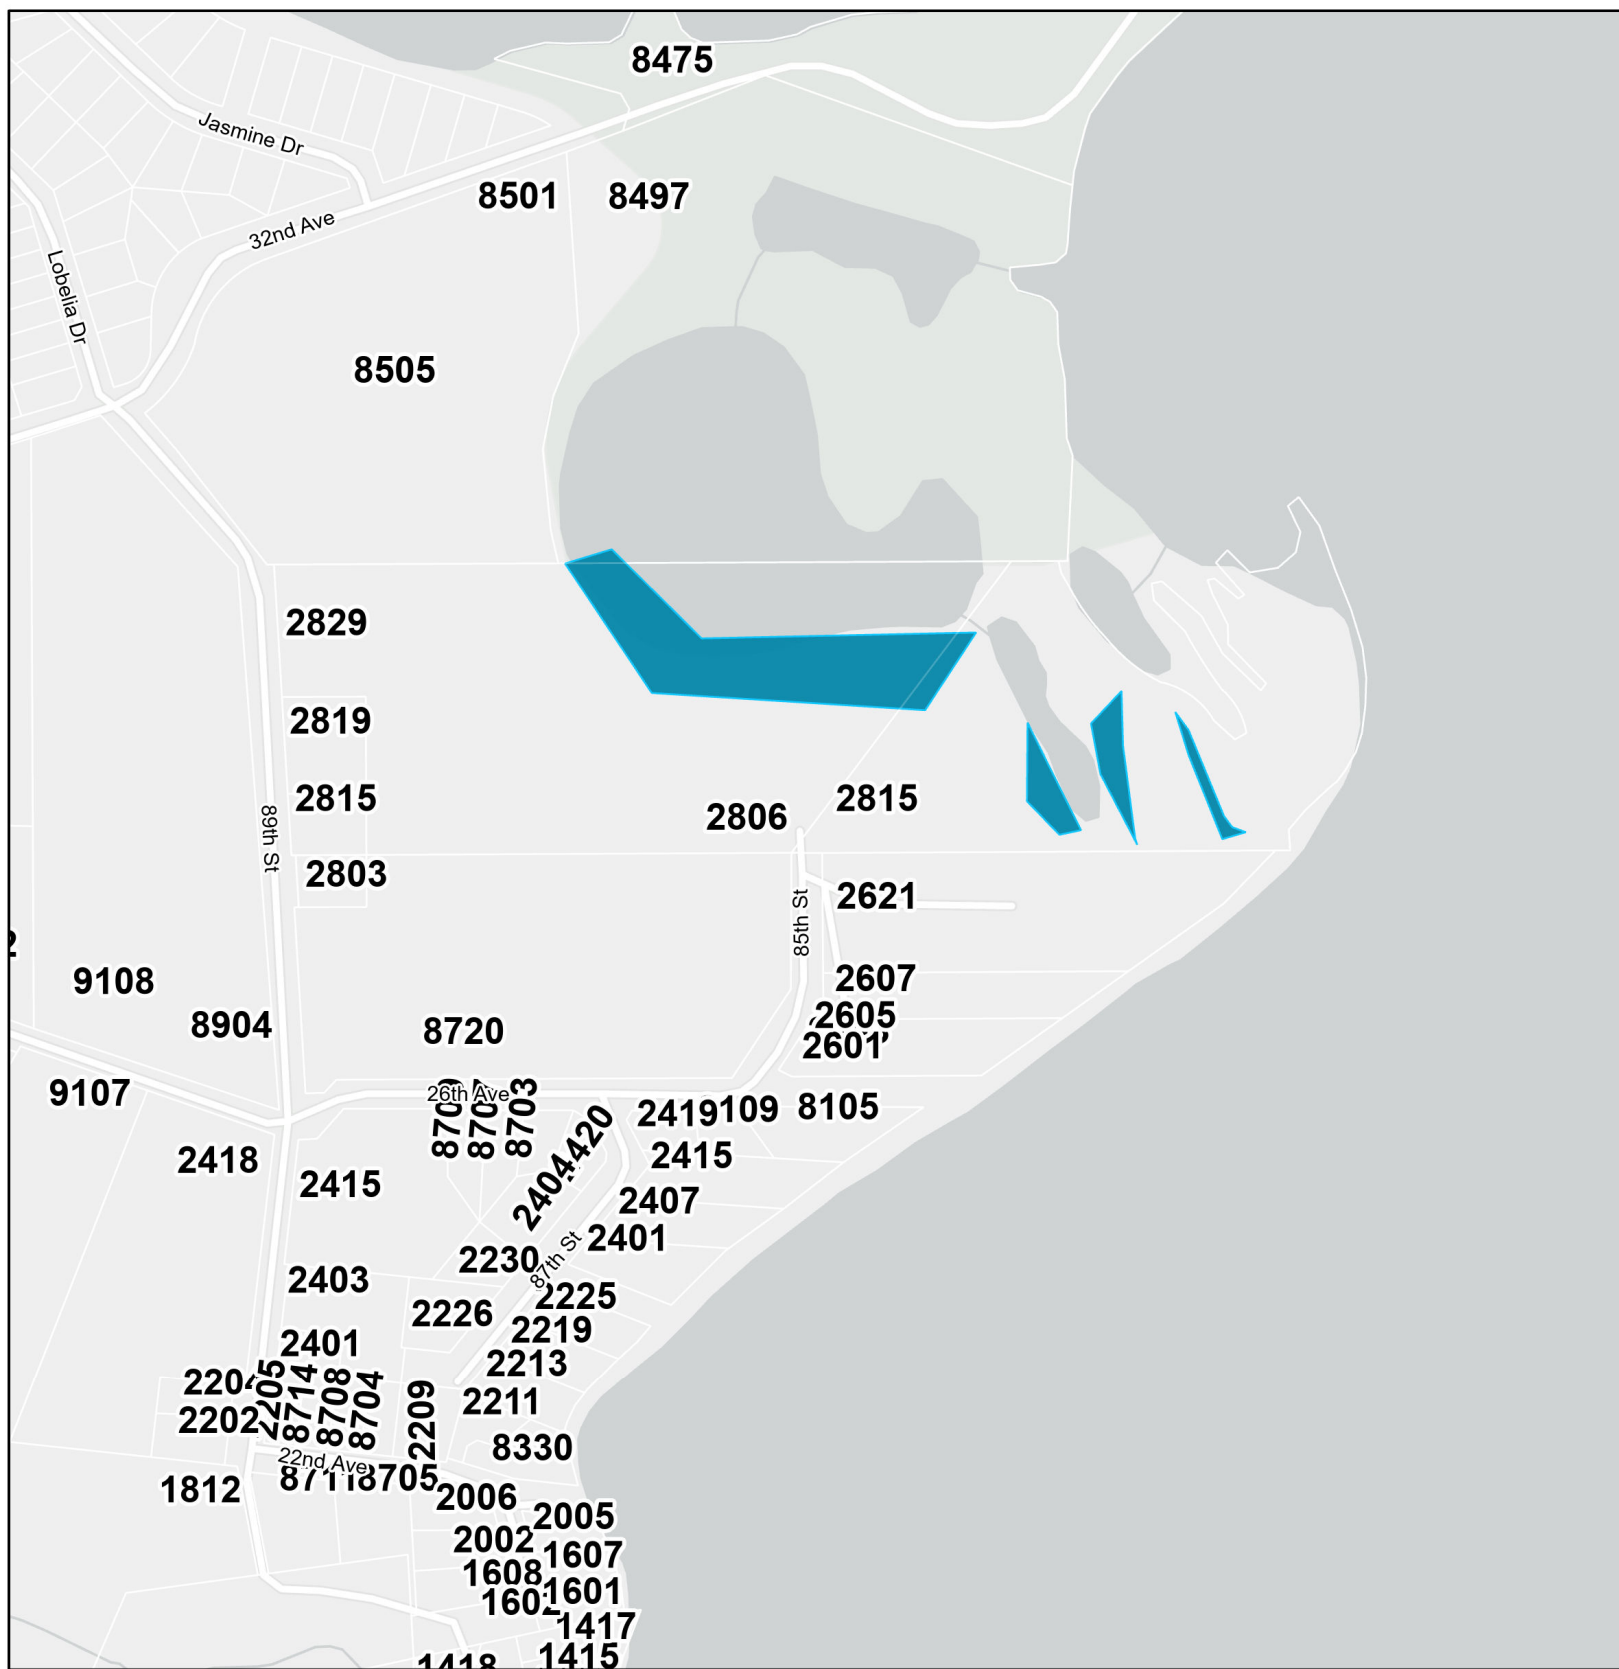

Mosquito Treatment Sites Season 2022

- Reserve Lands
- Mosquito Control Sites**
- Existing Sites
- New 2022 Sites
- Additional 2022 areas of existing sites

Sources : Esri, Garmin, RDOS, NRCan, Parks Canada