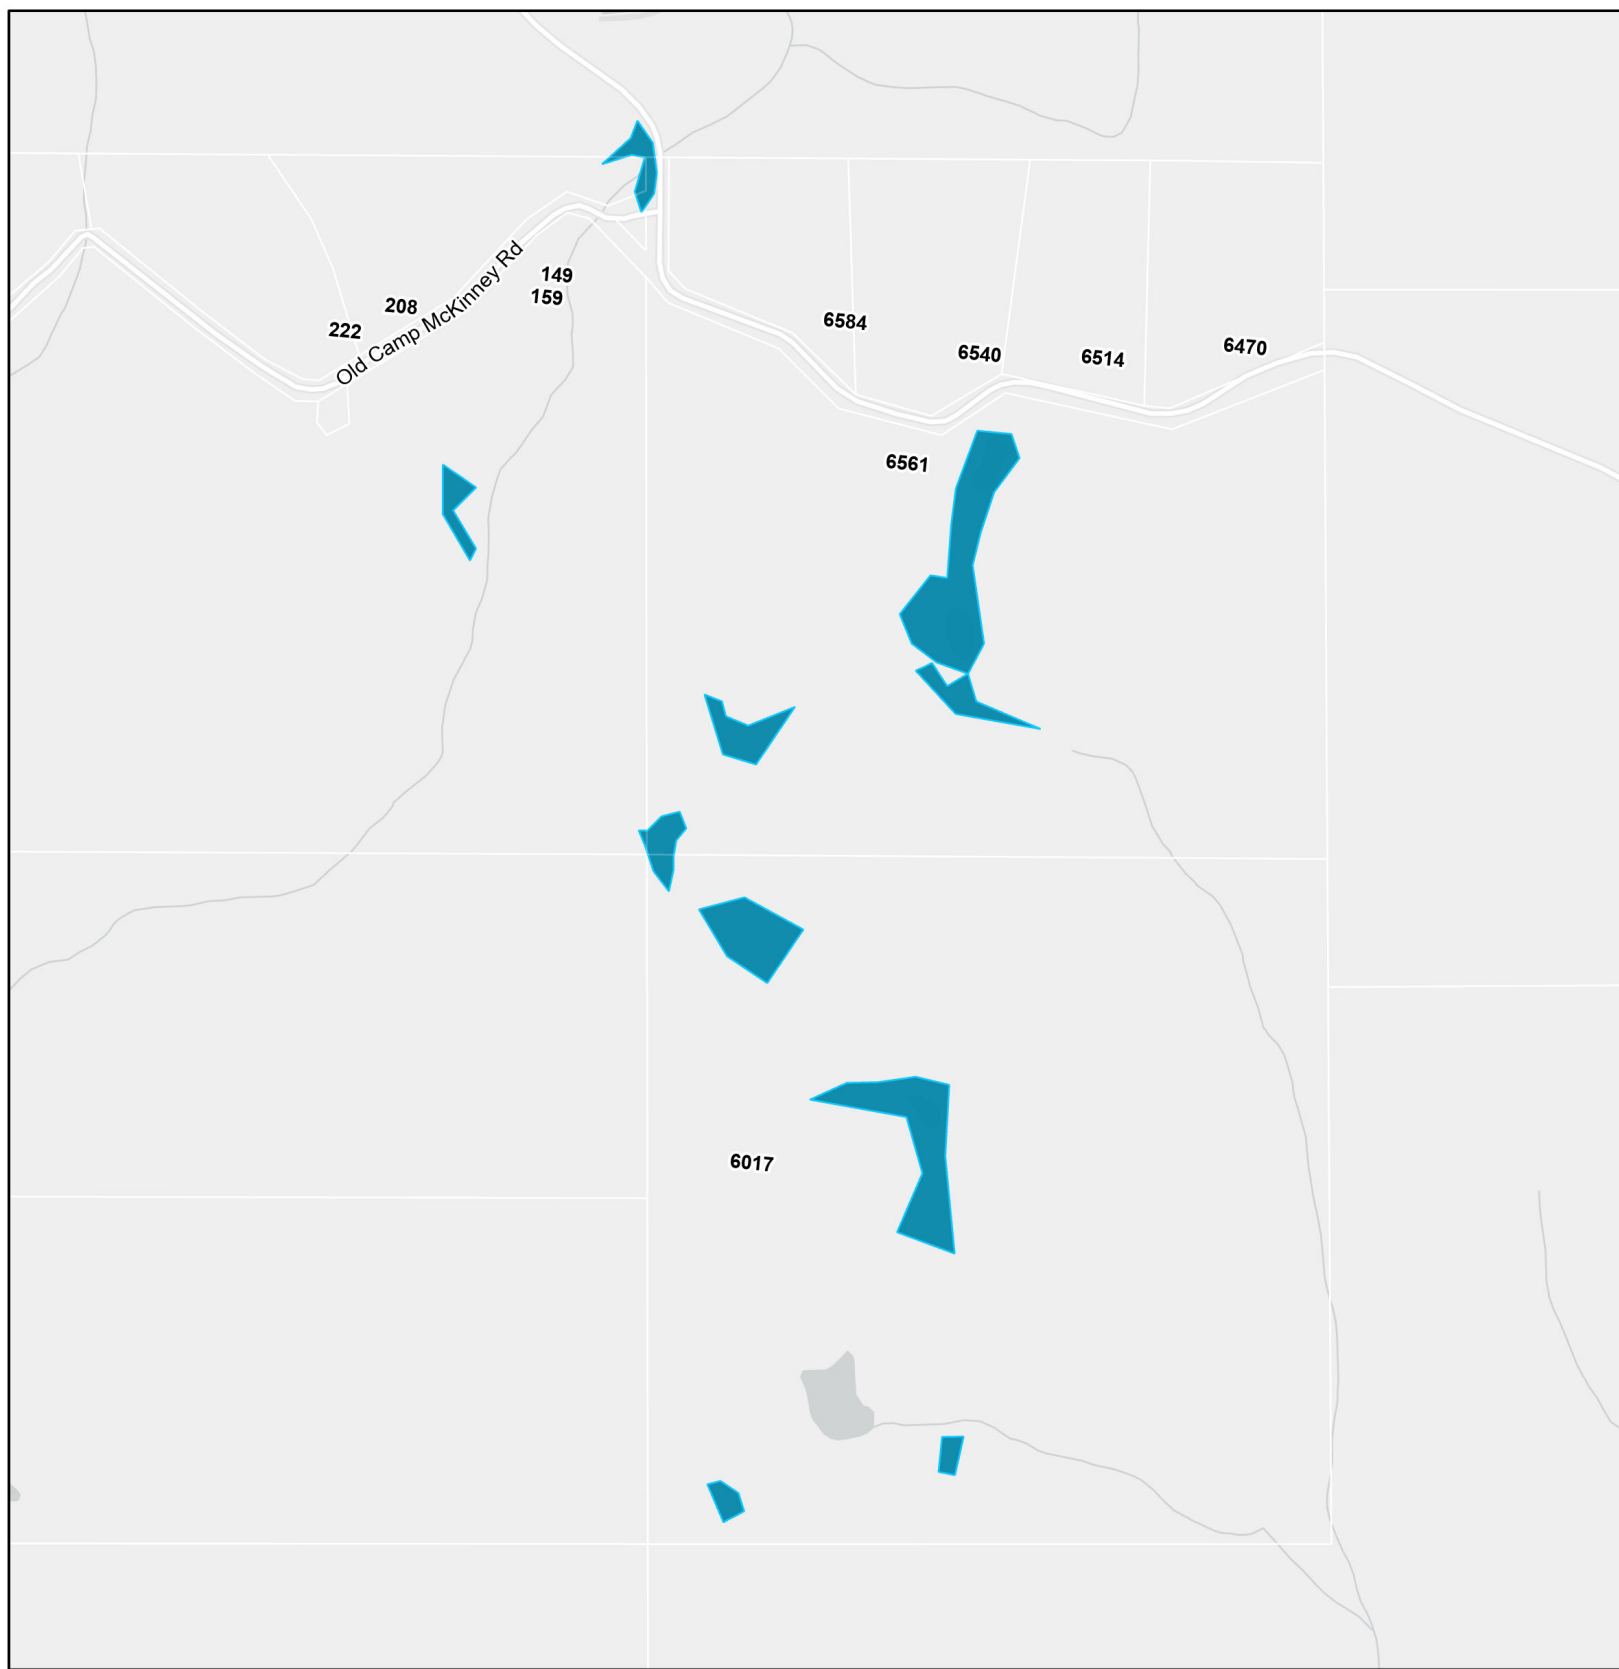

Mosquito Treatment Sites Season 2022

- Reserve Lands
- Mosquito Control Sites**
- Existing Sites
- New 2022 Sites
- Additional 2022 areas of existing sites

Sources : Esri, Garmin, RDOS, NRCan, Parks Canada

Mosquito Treatment Sites Season 2022

Scale: 1:13,500

- Reserve Lands
- Mosquito Control Sites**
- Existing Sites
- New 2022 Sites
- Additional 2022 areas of existing sites

Sources : Esri, Garmin, RDOS, NRCan, Parks Canada