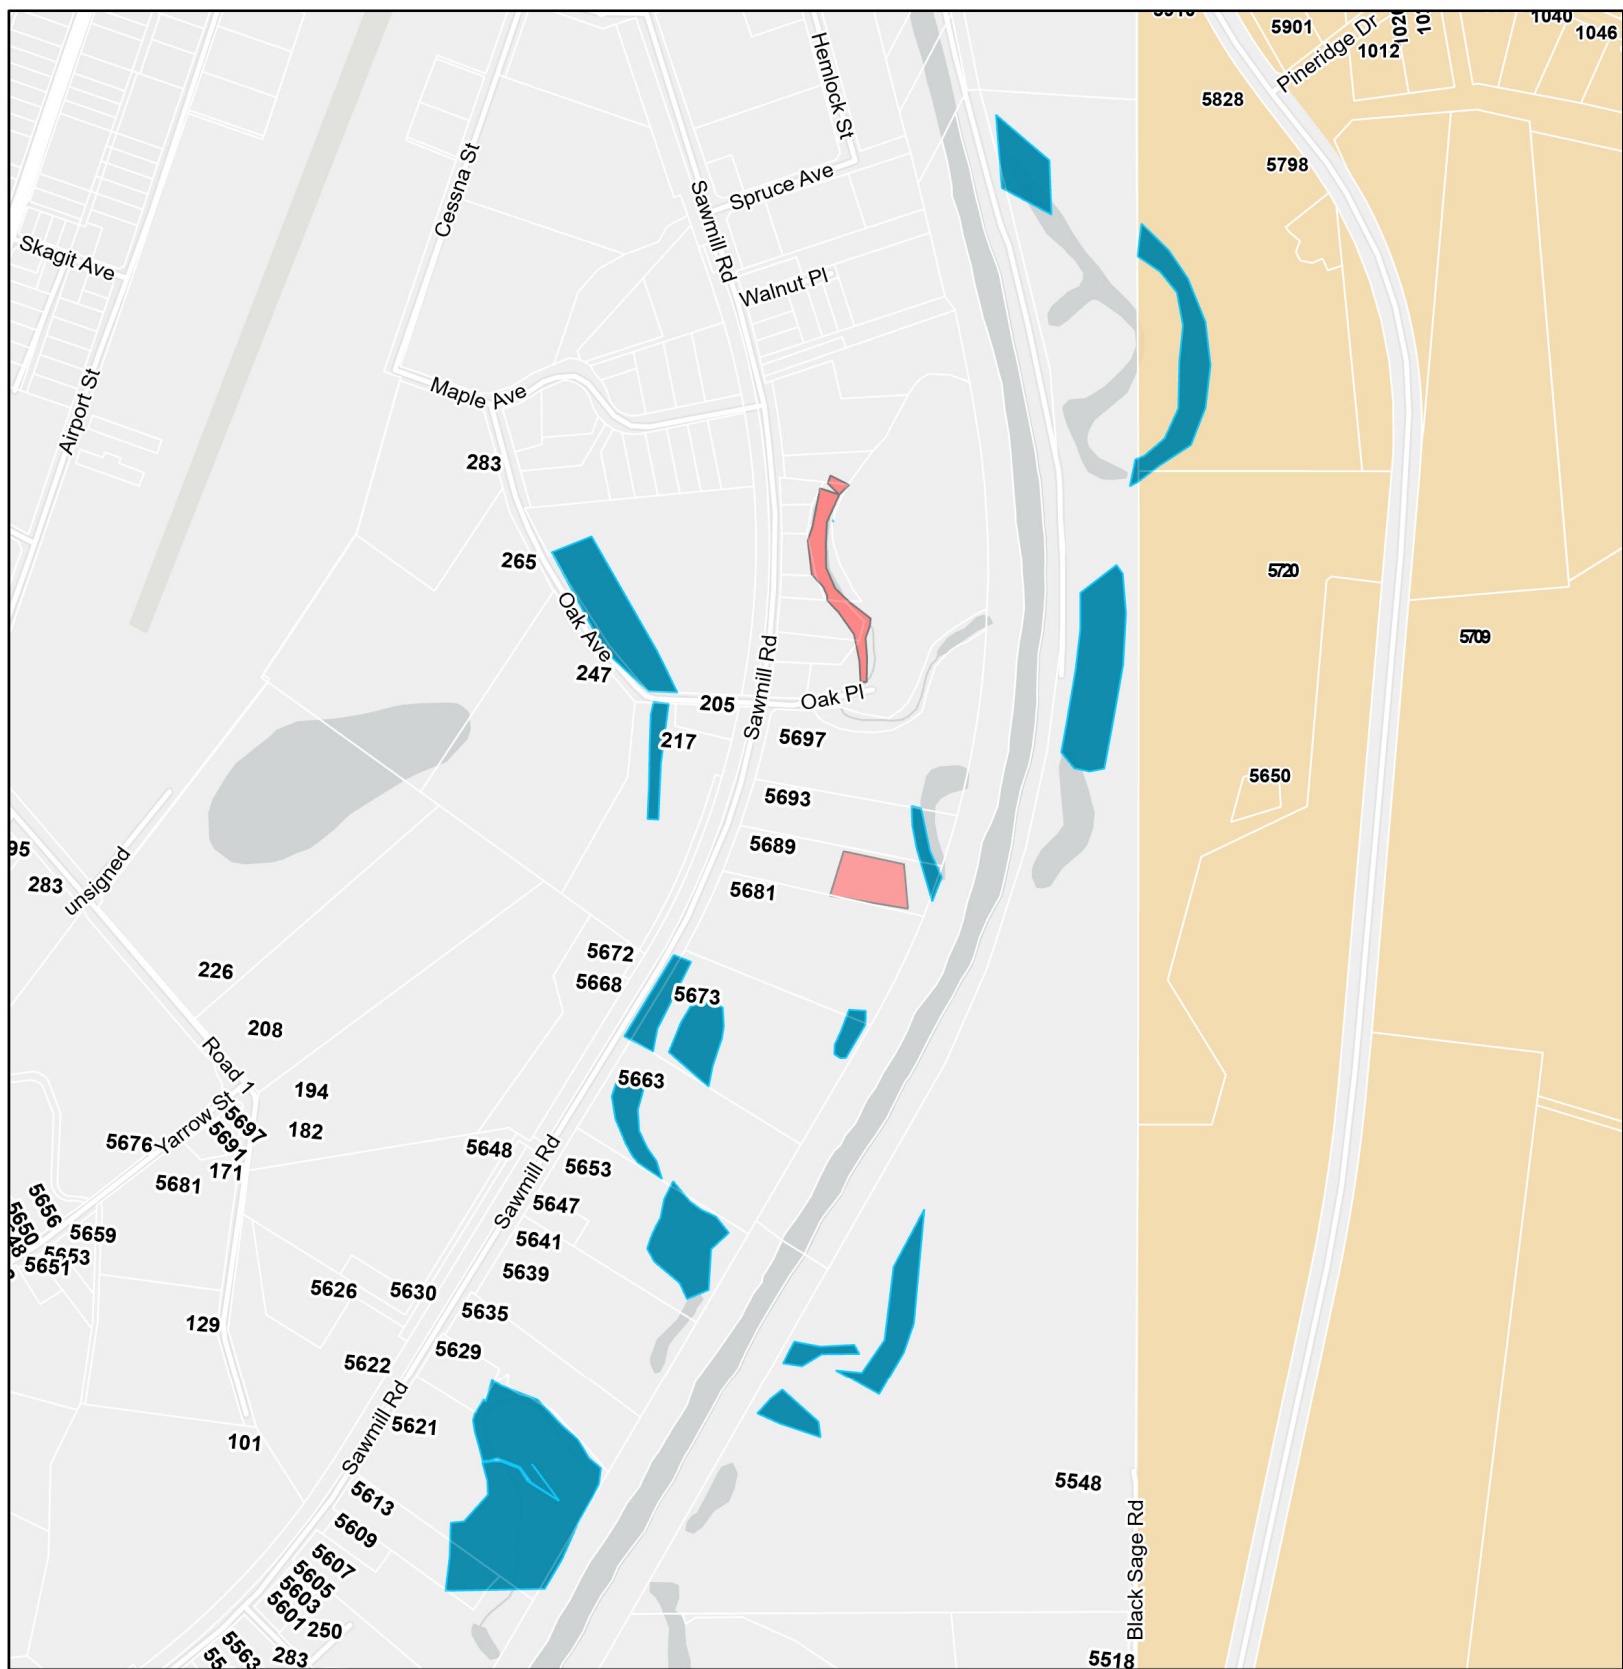

Mosquito Treatment Sites Season 2022

-  Reserve Lands
- Mosquito Control Sites**
-  Existing Sites
-  New 2022 Sites
-  Additional 2022 areas of existing sites

Sources : Esri, Garmin, RDOS, NRCan, Parks Canada