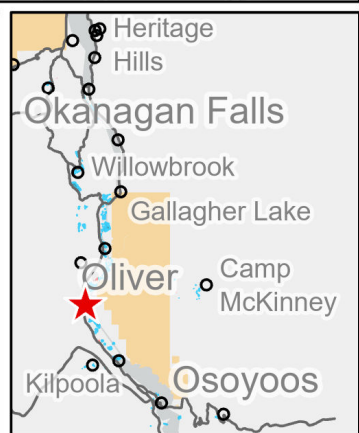

Sources : Esri, Garmin, RDOS, NRCan, Parks Canada