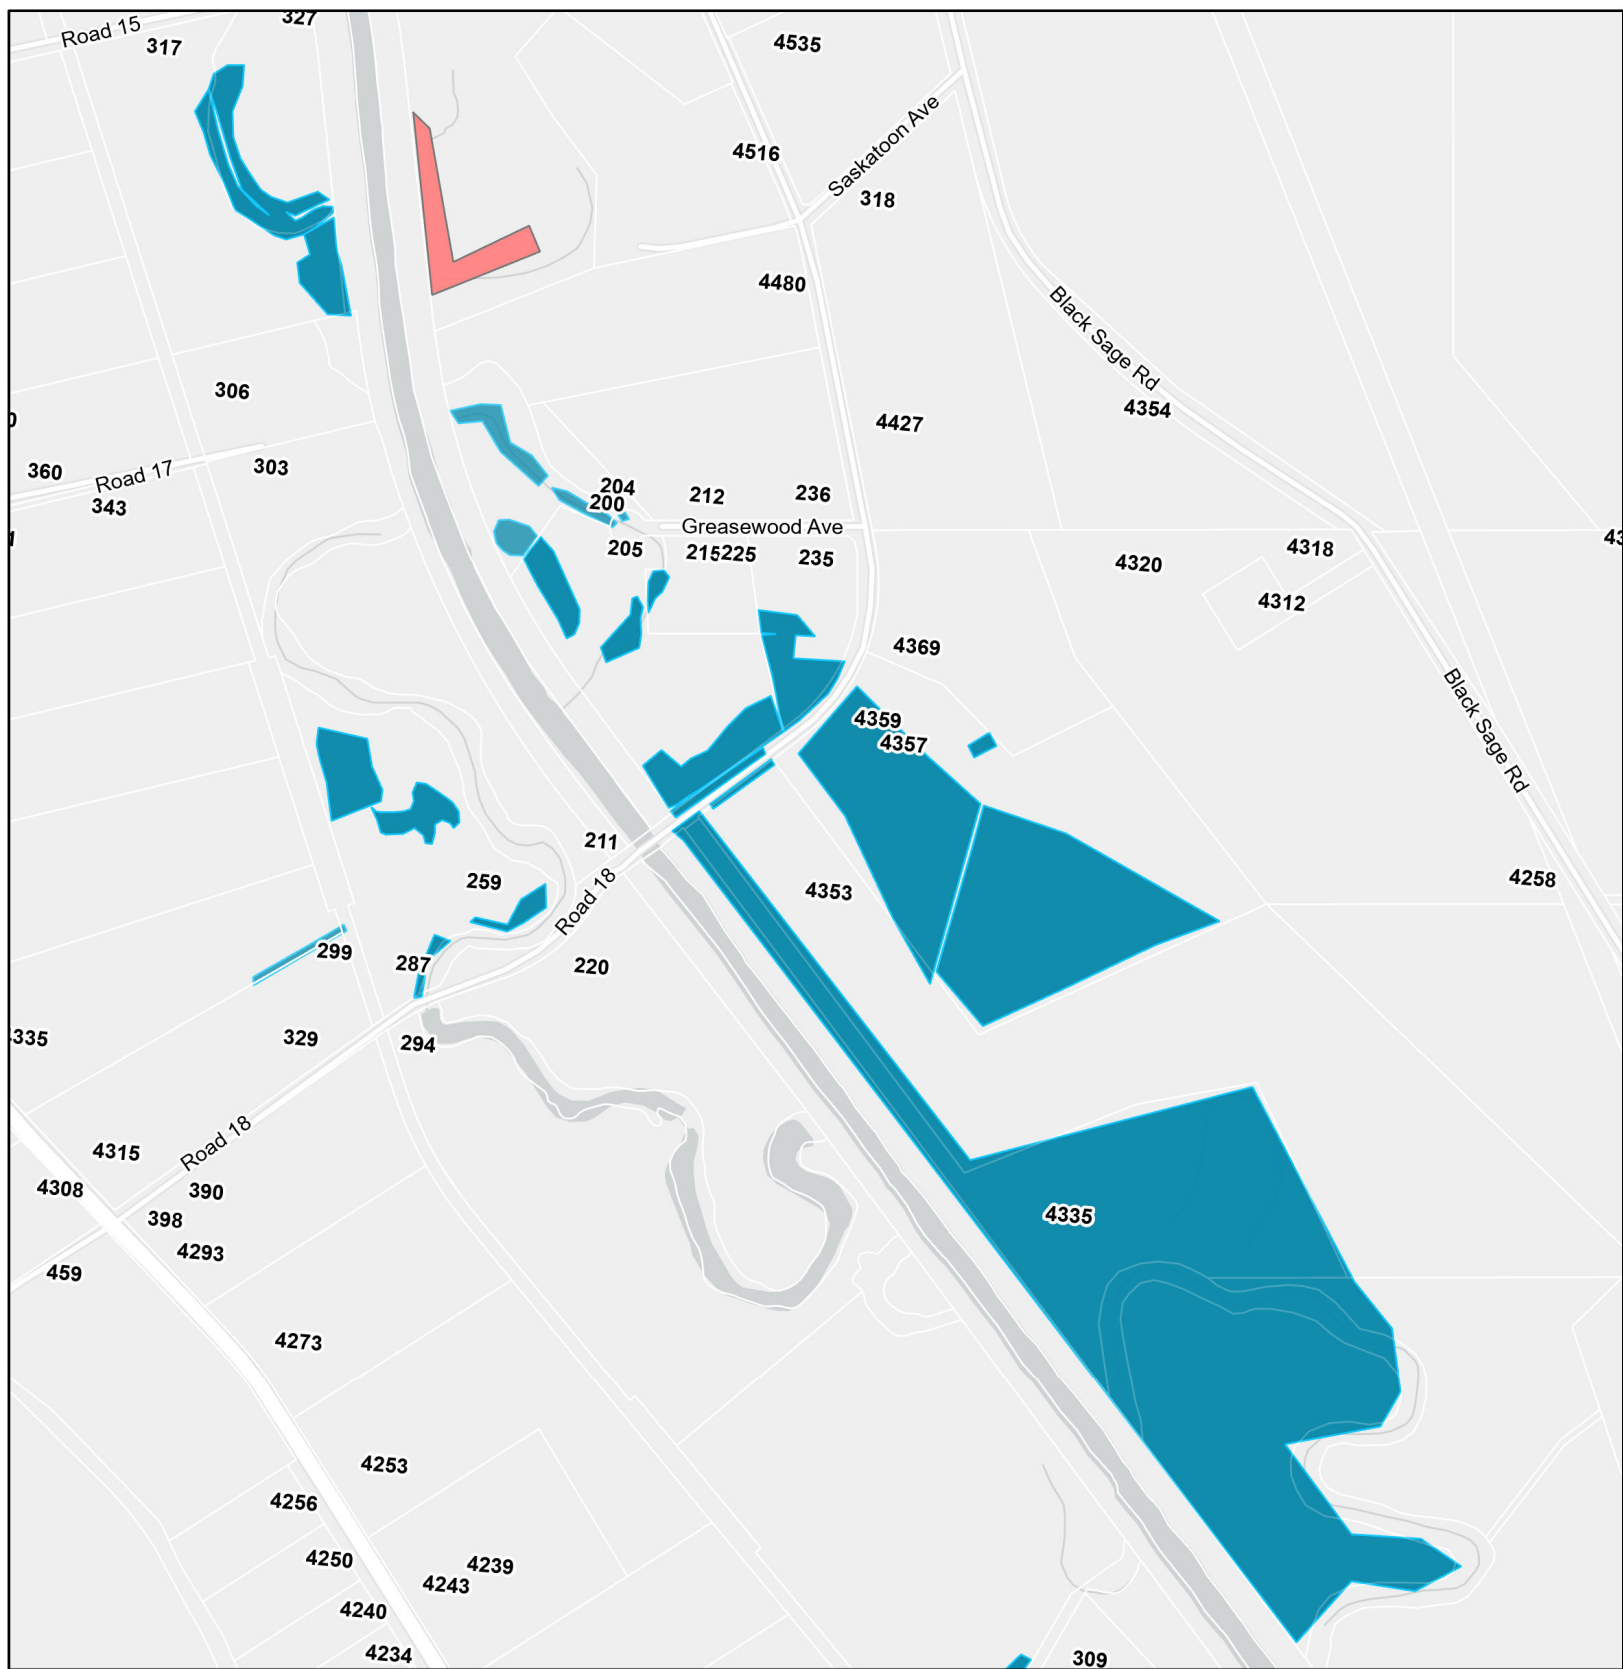

Mosquito Treatment Sites Season 2022

- Reserve Lands
- Mosquito Control Sites**
- Existing Sites
- New 2022 Sites
- Additional 2022 areas of existing sites

Sources : Esri, Garmin, RDOS, NRCan, Parks Canada

Mosquito Treatment Sites Season 2022

Scale: 1:13,500

- Reserve Lands
- Mosquito Control Sites**
- Existing Sites
- New 2022 Sites
- Additional 2022 areas of existing sites

Sources : Esri, Garmin, RDOS, NRCan, Parks Canada