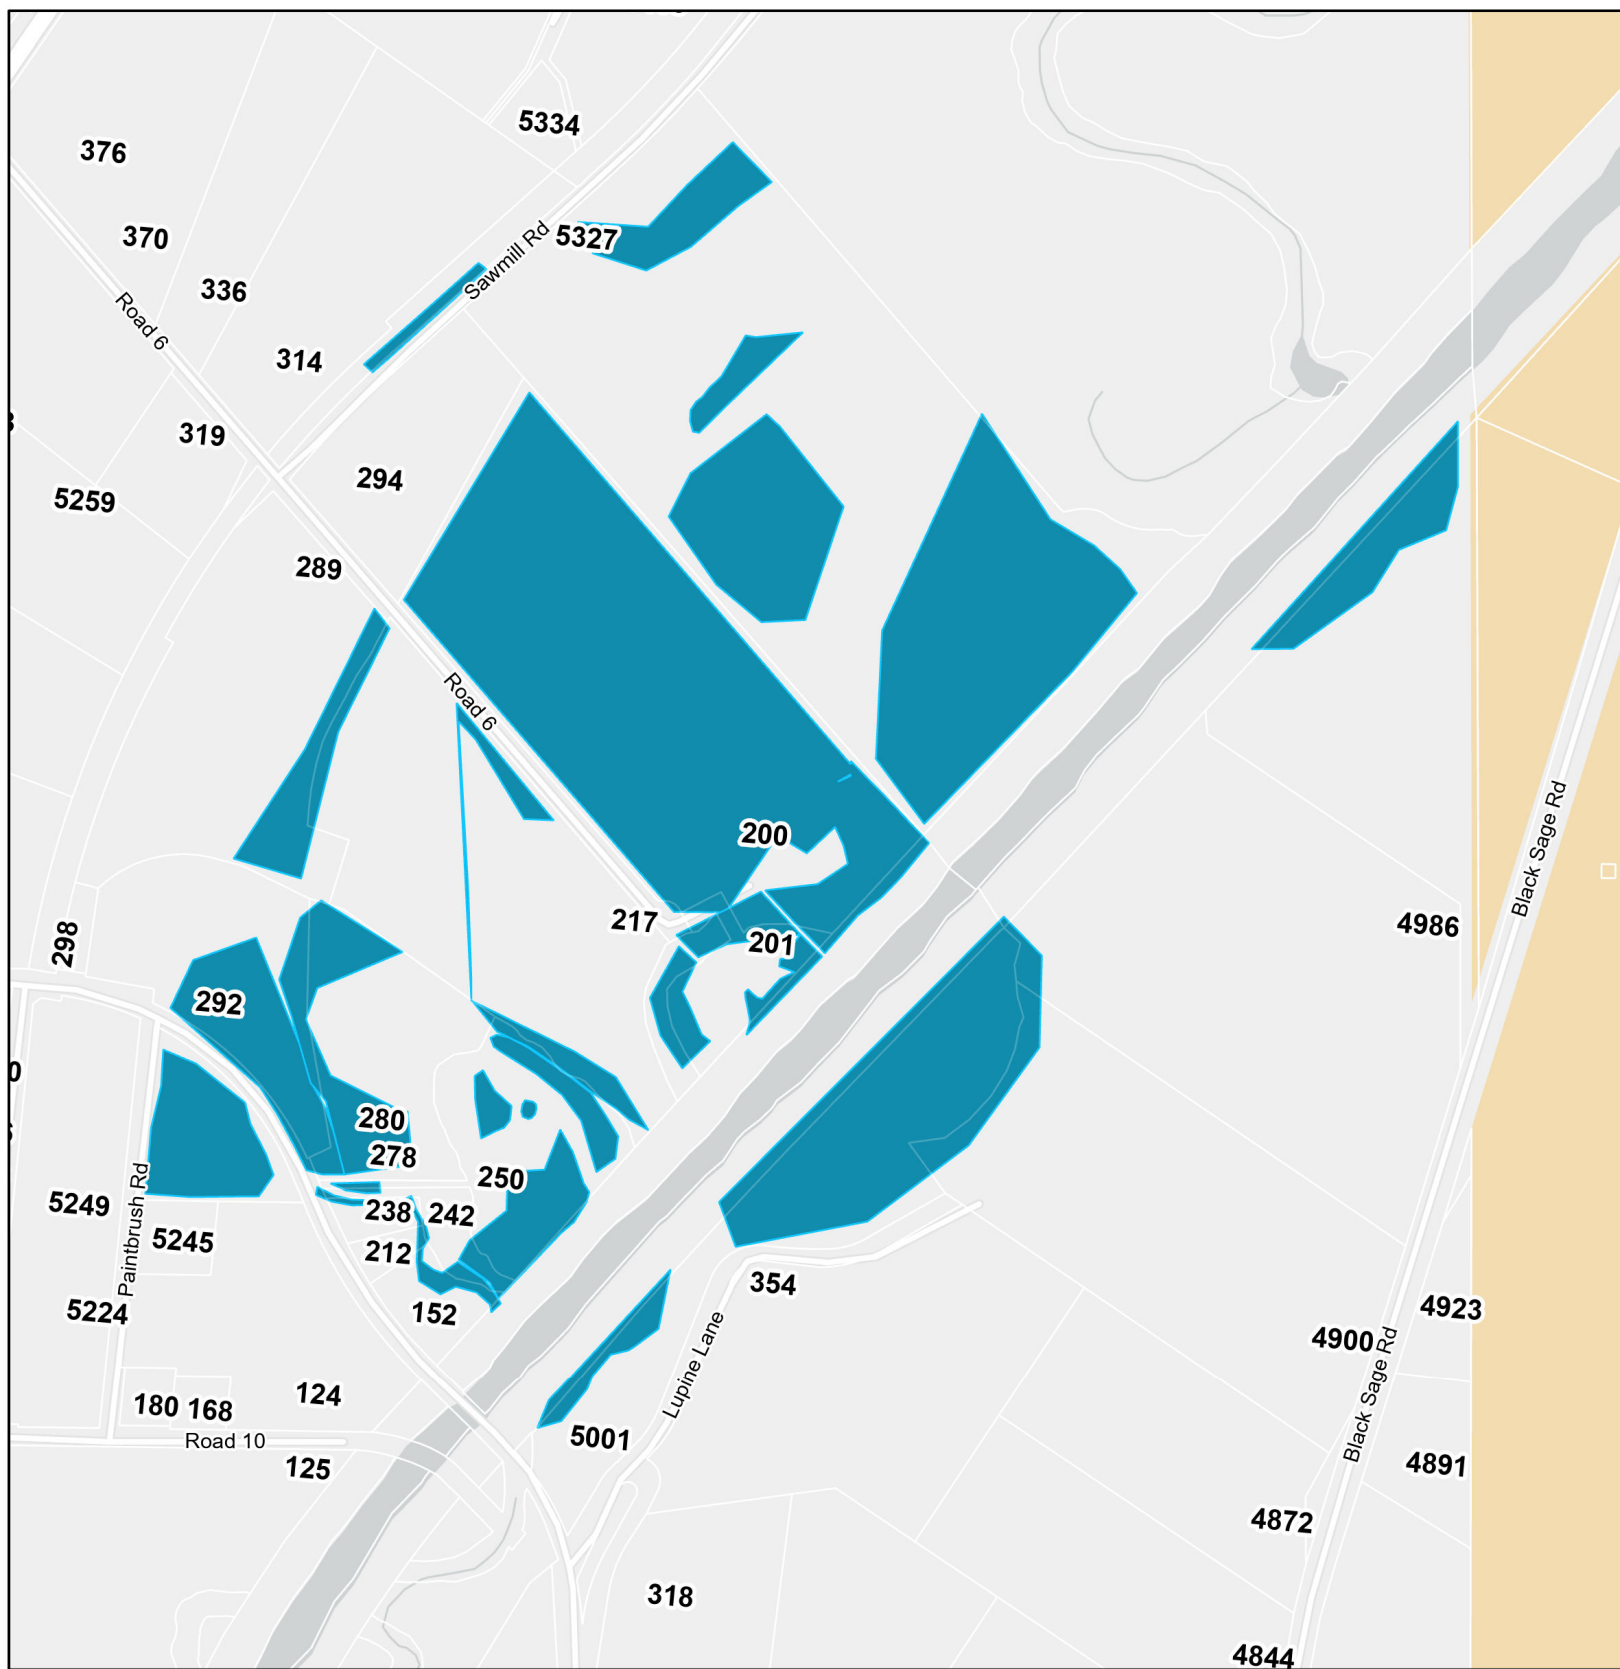

Mosquito Treatment Sites Season 2022

- Reserve Lands
- Mosquito Control Sites**
- Existing Sites
- New 2022 Sites
- Additional 2022 areas of existing sites

Sources : Esri, Garmin, RDOS, NRCan, Parks Canada