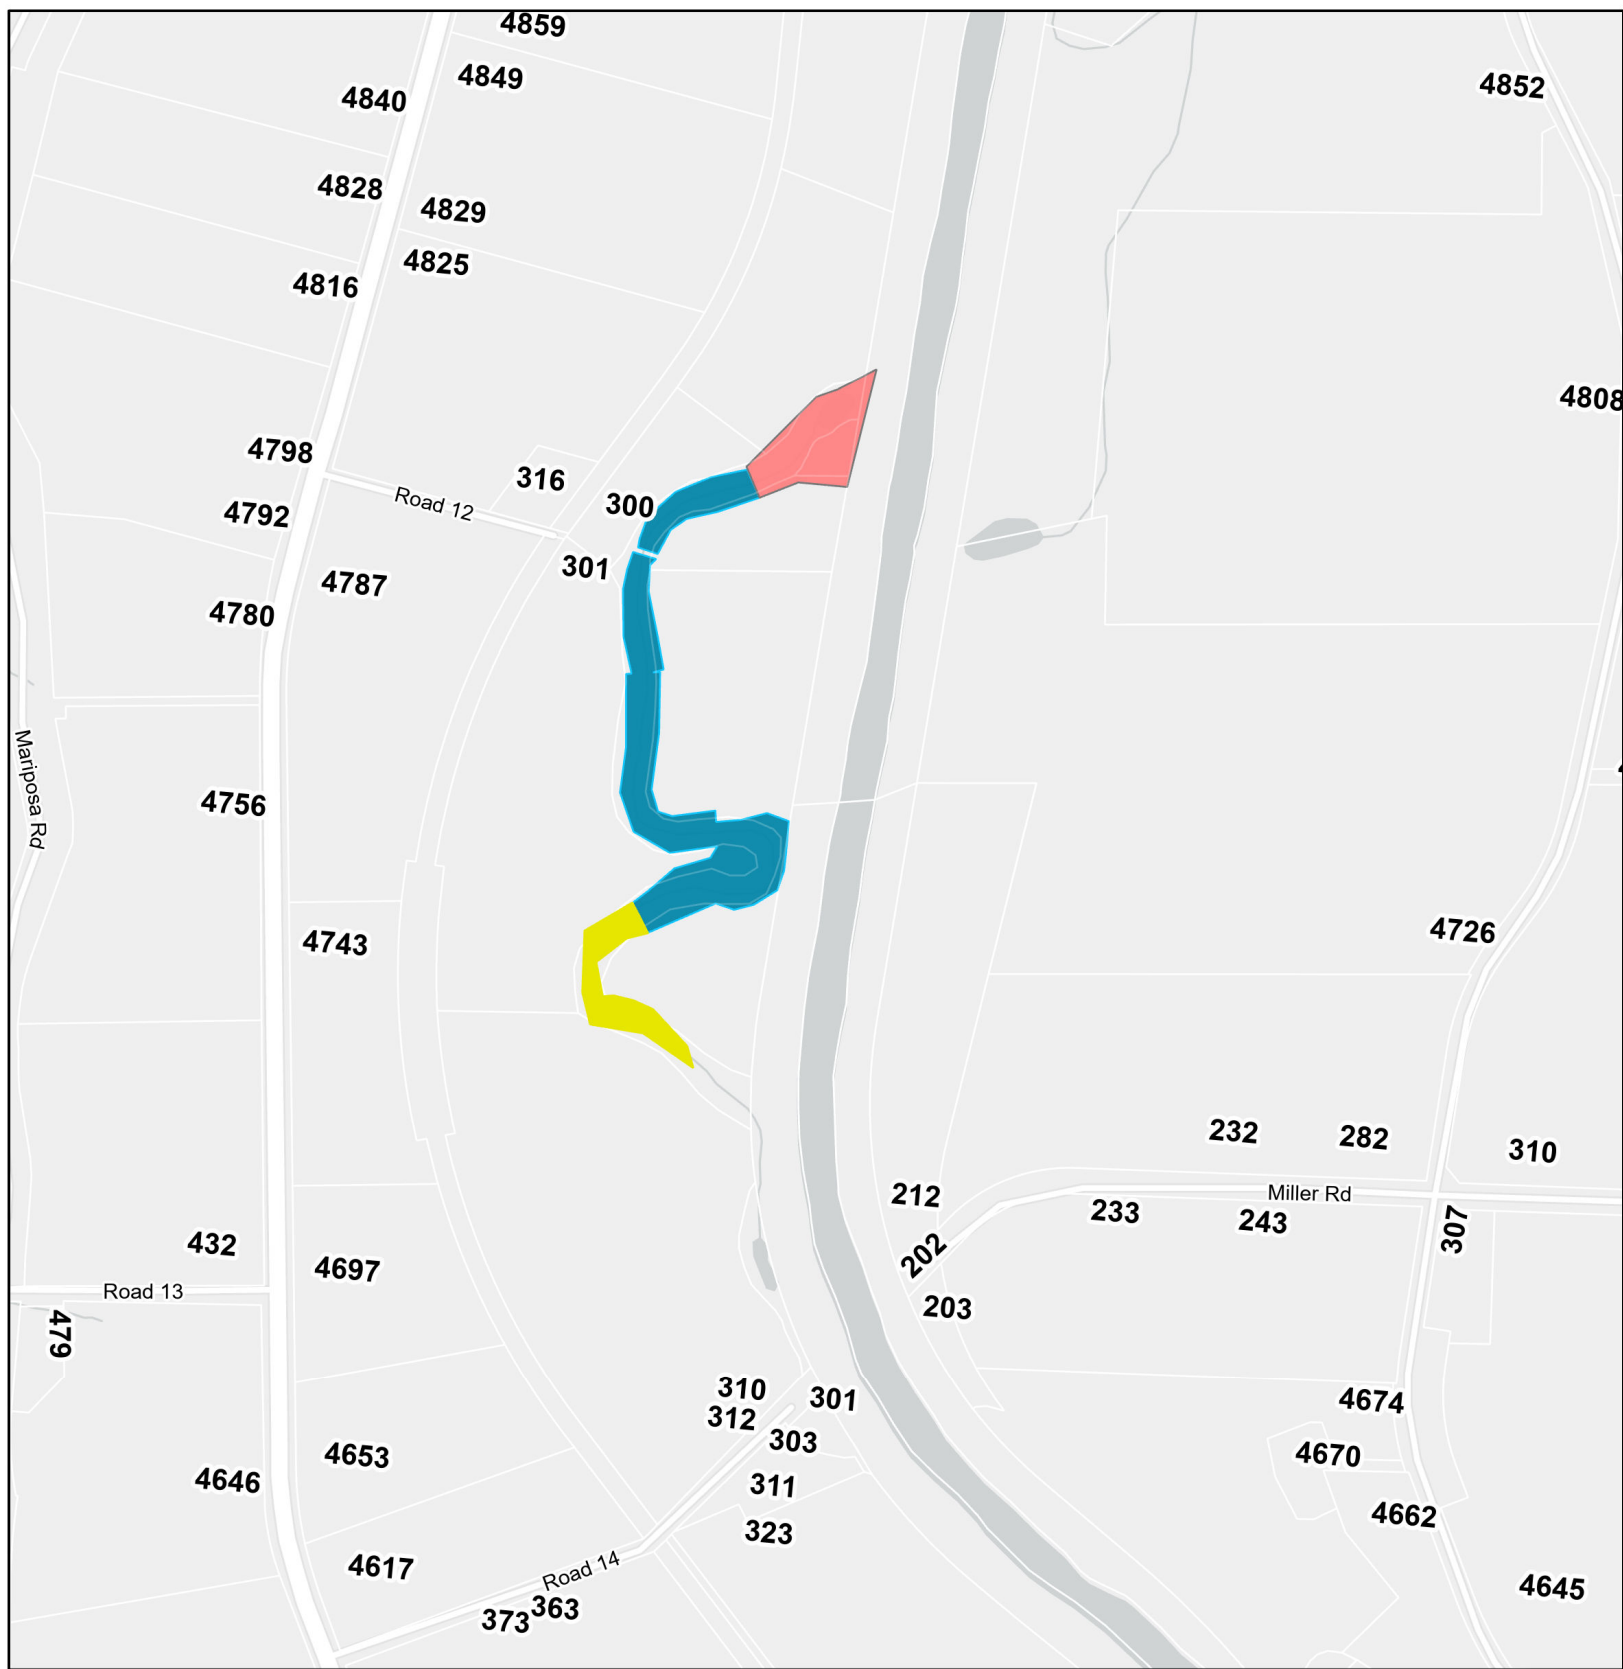

Mosquito Treatment Sites Season 2022

- Reserve Lands
- Mosquito Control Sites**
- Existing Sites
- New 2022 Sites
- Additional 2022 areas of existing sites

Sources : Esri, Garmin, RDOS, NRCan, Parks Canada

Mosquito Treatment Sites Season 2022

Scale: 1:13,500

- Reserve Lands
- Mosquito Control Sites**
- Existing Sites
- New 2022 Sites
- Additional 2022 areas of existing sites

Sources : Esri, Garmin, RDOS, NRCan, Parks Canada