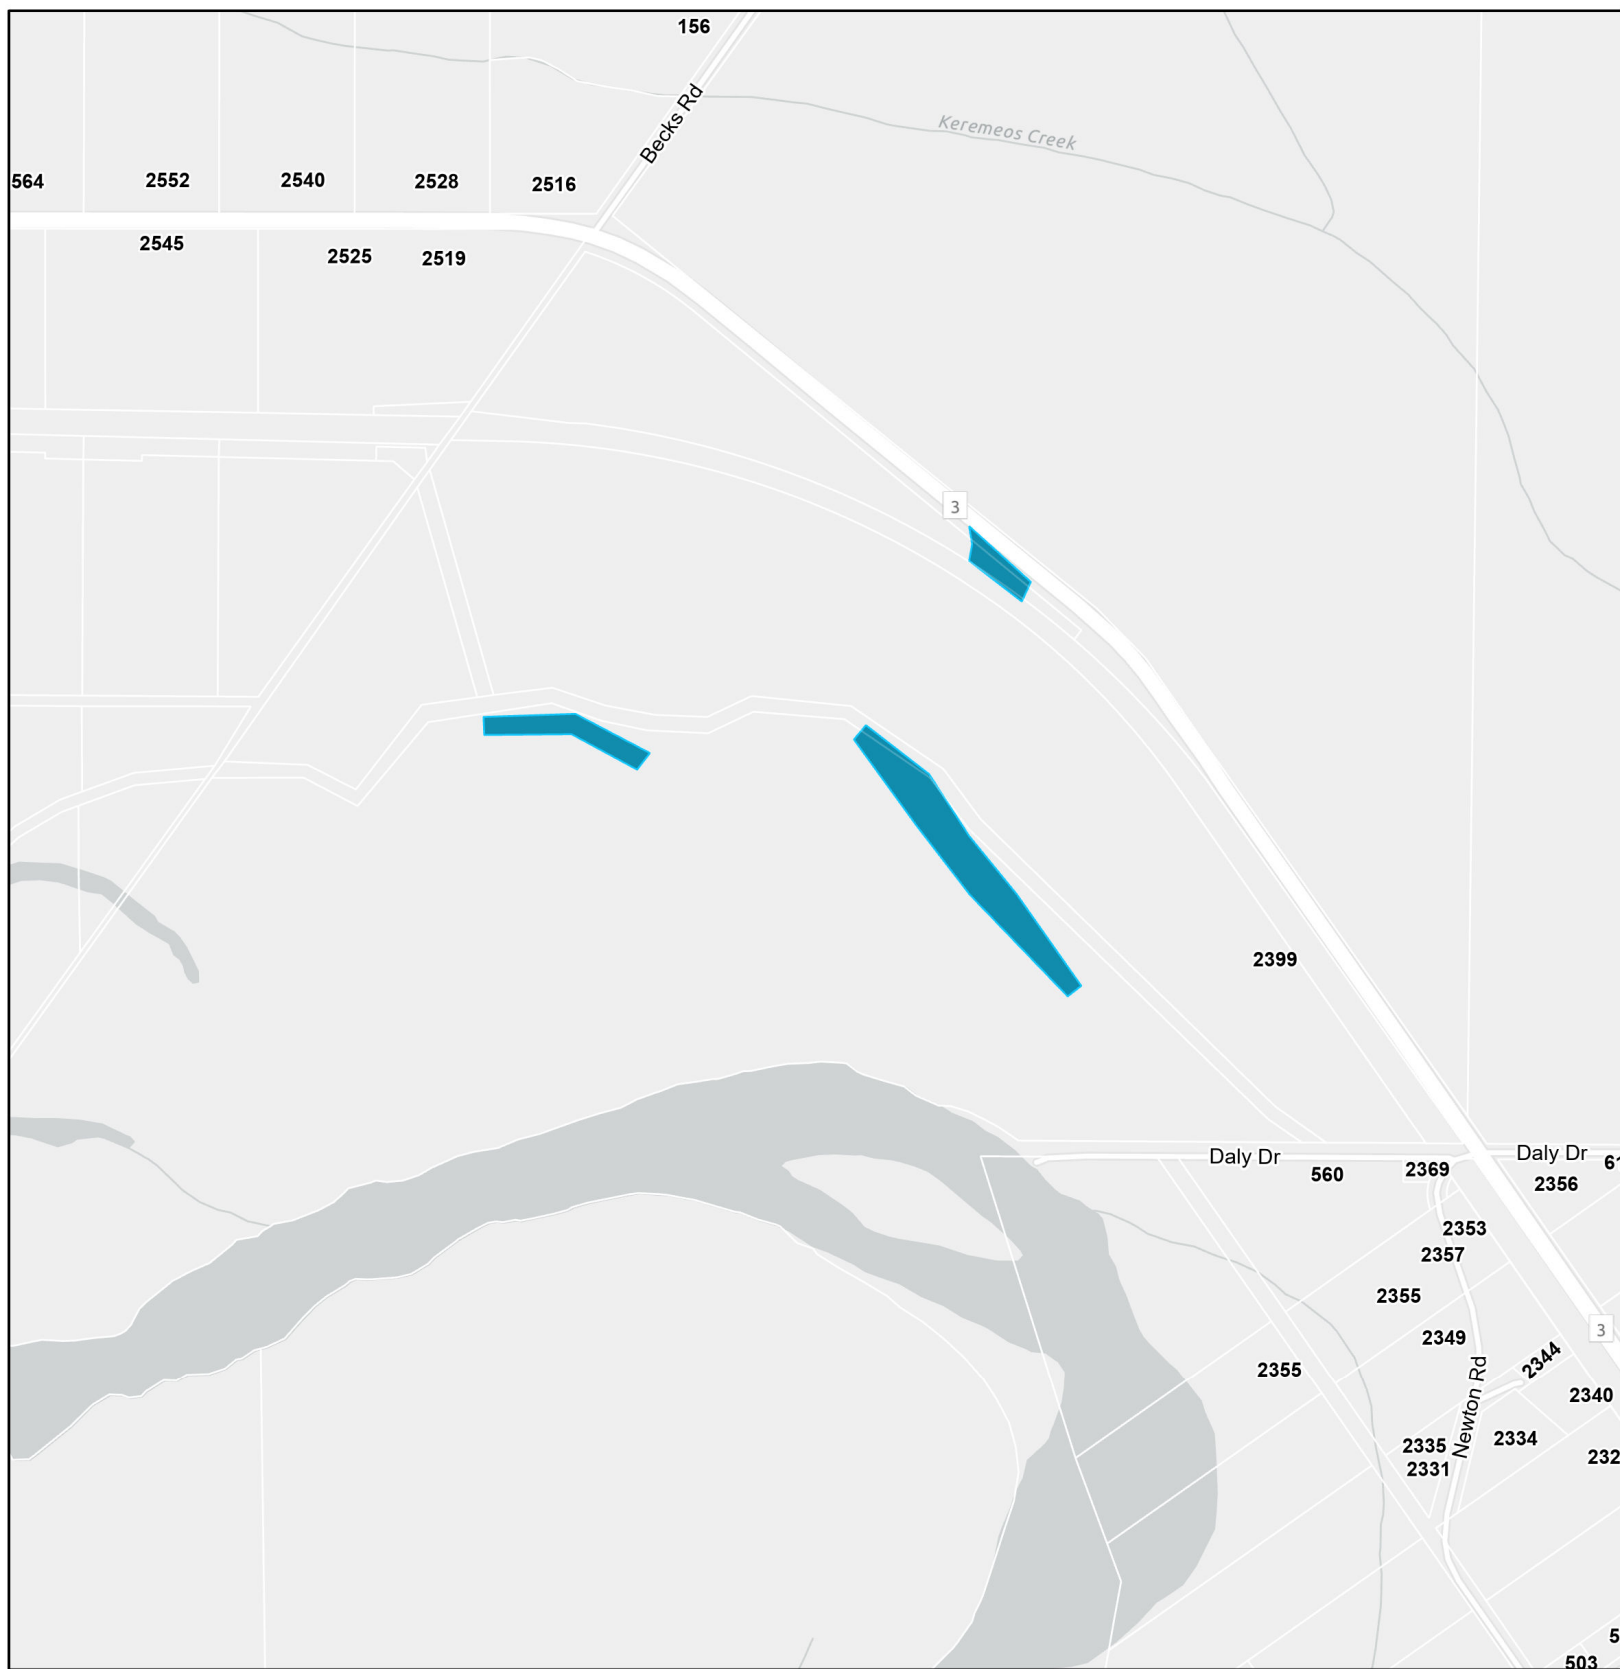

Mosquito Treatment Sites Season 2022

- Reserve Lands
- Mosquito Control Sites**
- Existing Sites
- New 2022 Sites
- Additional 2022 areas of existing sites

Scale: 1:14,000

0 0.1 0.2 0.3
Kilometers

Sources : Esri, Garmin, RDOS, NRCan, Parks Canada

Mosquito Treatment Sites Season 2022

- Reserve Lands
- Mosquito Control Sites**
- Existing Sites
- New 2022 Sites
- Additional 2022 areas of existing sites

Sources : Esri, Garmin, RDOS, NRCan, Parks Canada