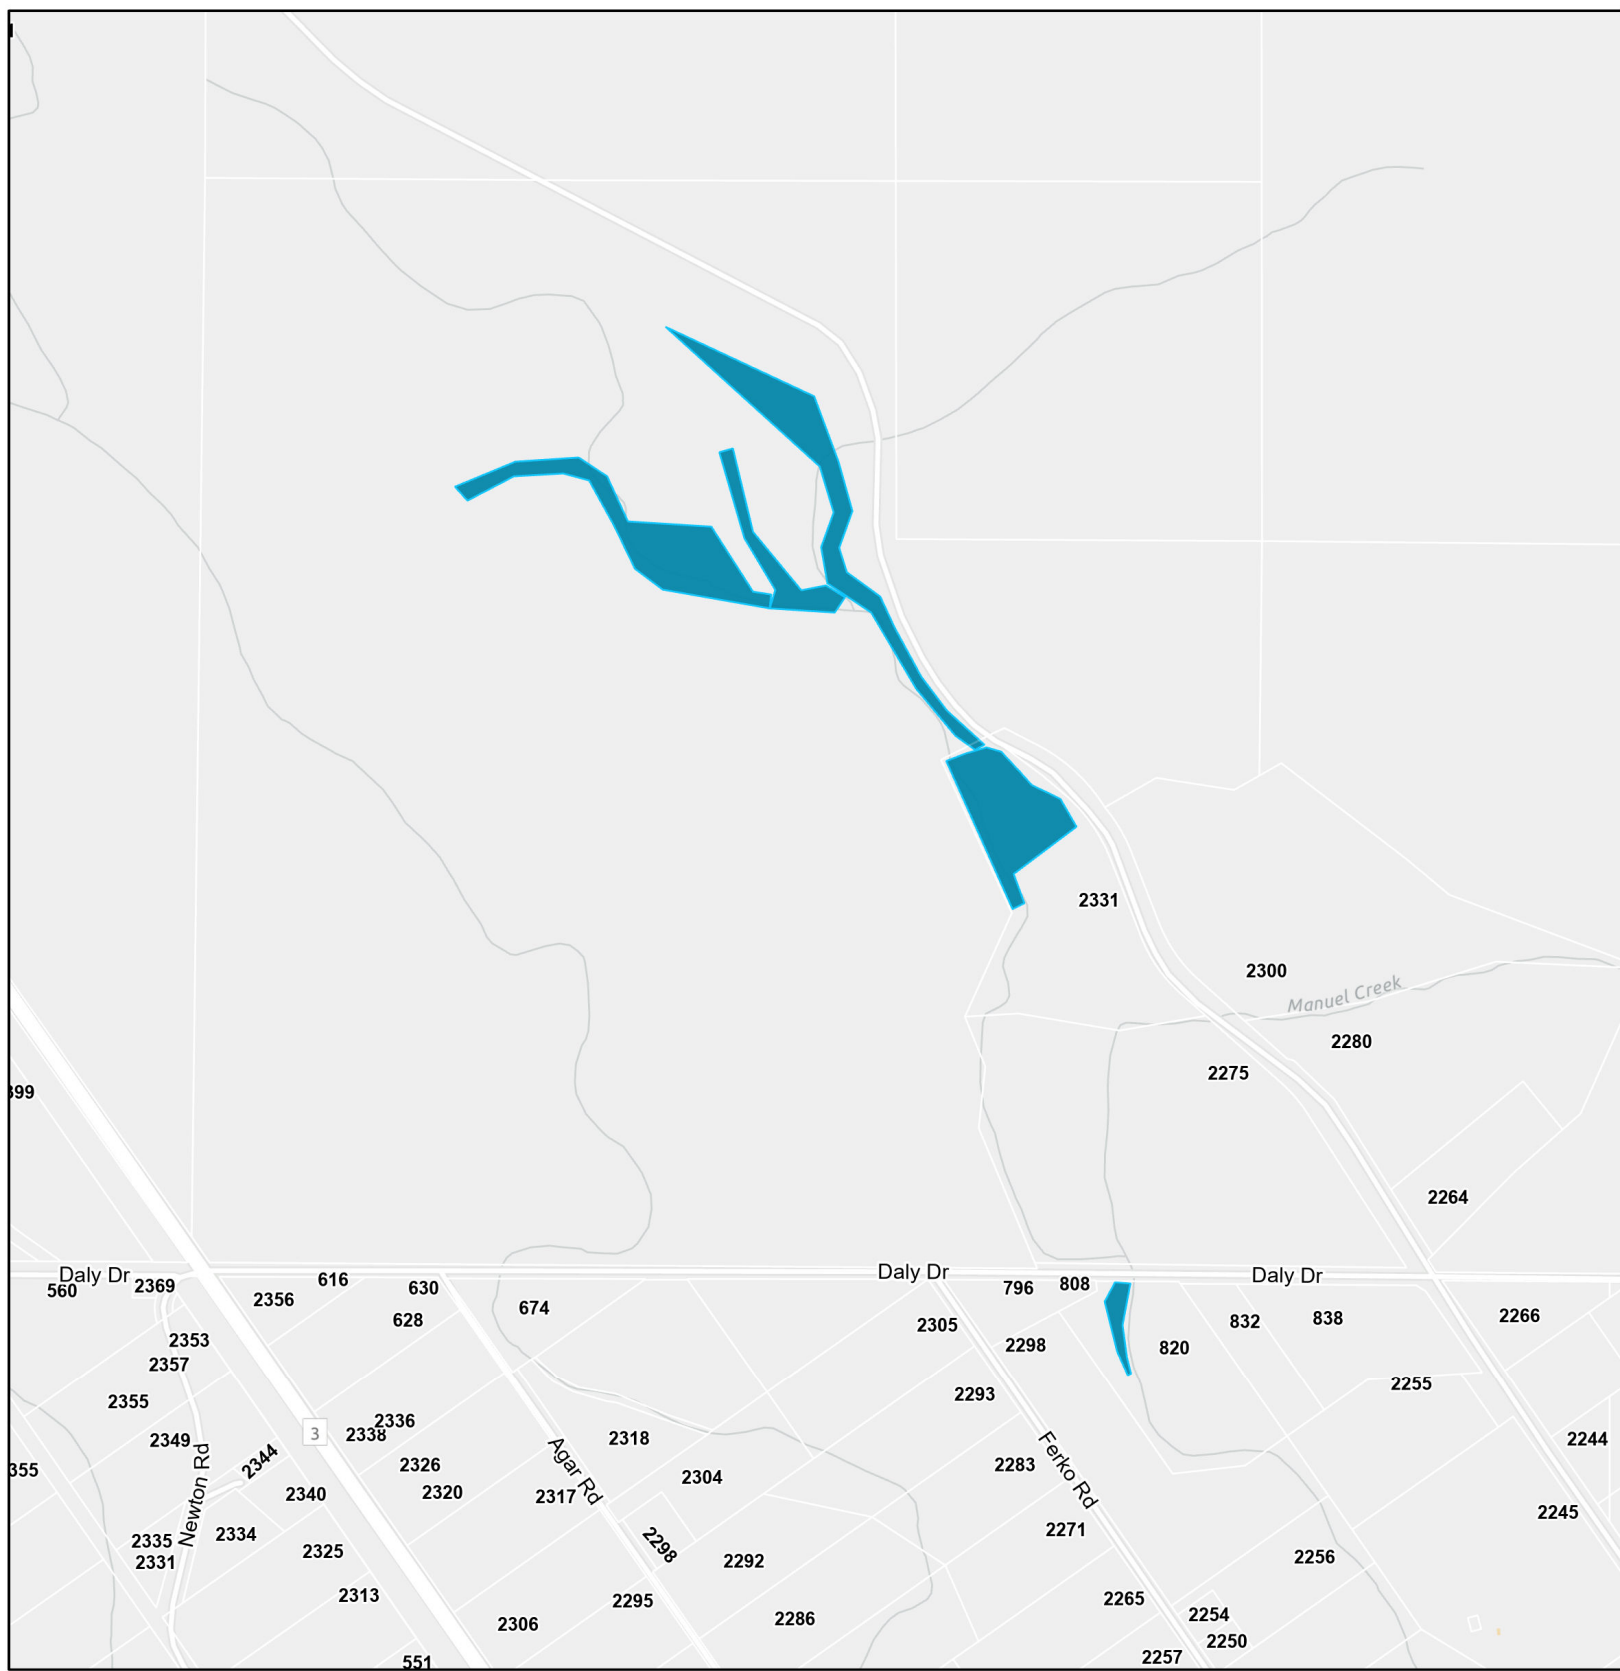

Mosquito Treatment Sites Season 2022

- Reserve Lands
- Mosquito Control Sites**
- Existing Sites
- New 2022 Sites
- Additional 2022 areas of existing sites

Scale: 1:14,000

0 0.1 0.2 0.3
Kilometers

Sources : Esri, Garmin, RDOS, NRCan, Parks Canada

Mosquito Treatment Sites Season 2022

- Reserve Lands
- Mosquito Control Sites**
- Existing Sites
- New 2022 Sites
- Additional 2022 areas of existing sites

Sources : Esri, Garmin, RDOS, NRCan, Parks Canada