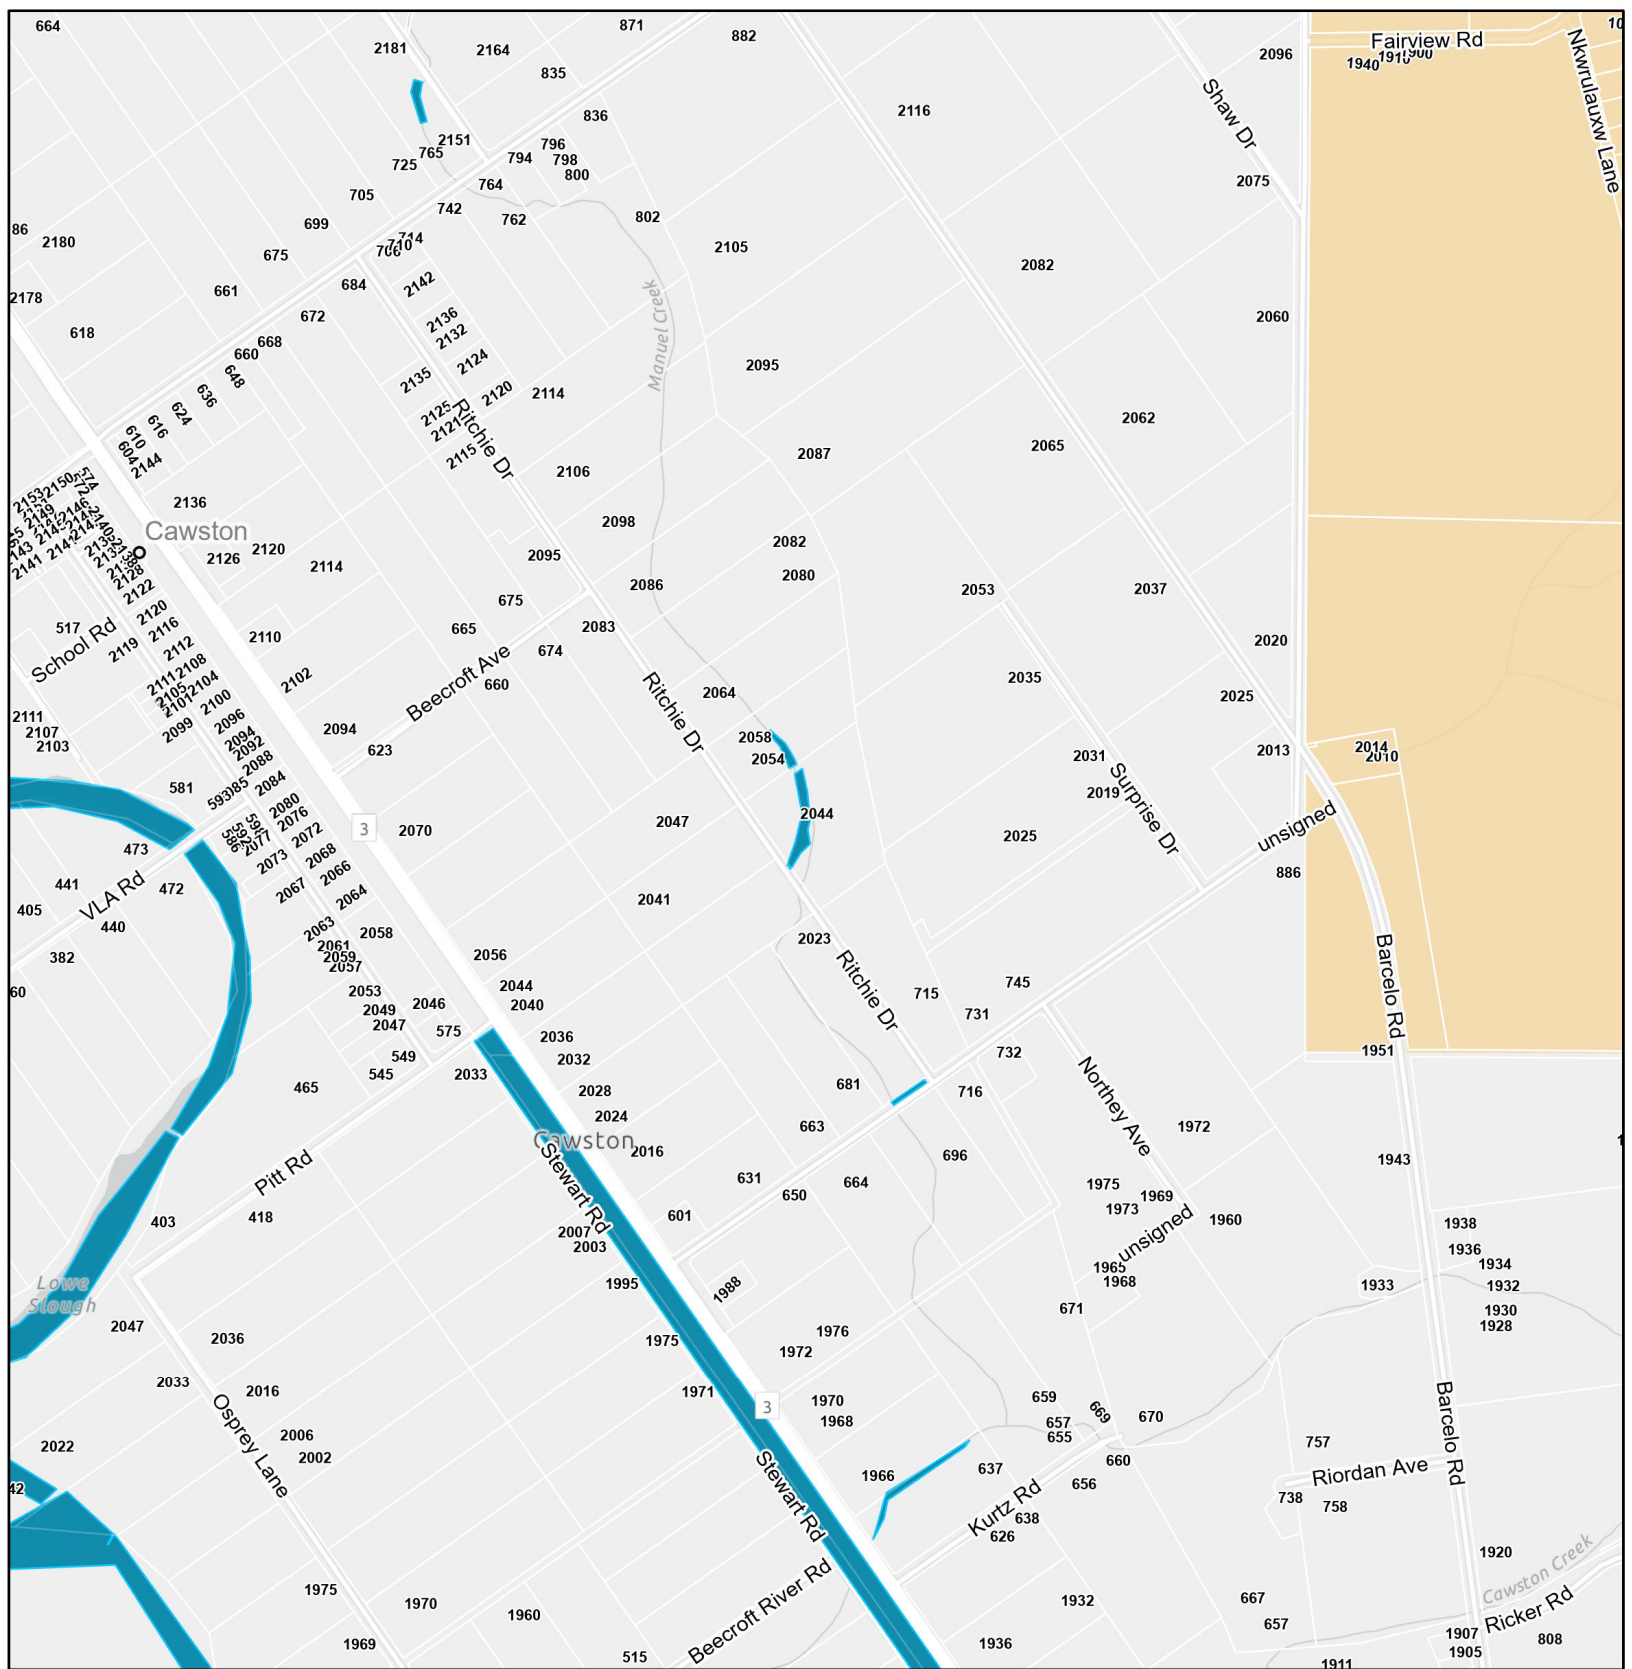

- Reserve Lands
- Mosquito Control Sites**
- Existing Sites
- New 2022 Sites
- Additional 2022 areas of existing sites

Sources : Esri, Garmin, RDOS, NRCan, Parks Canada

Mosquito Treatment Sites Season 2022