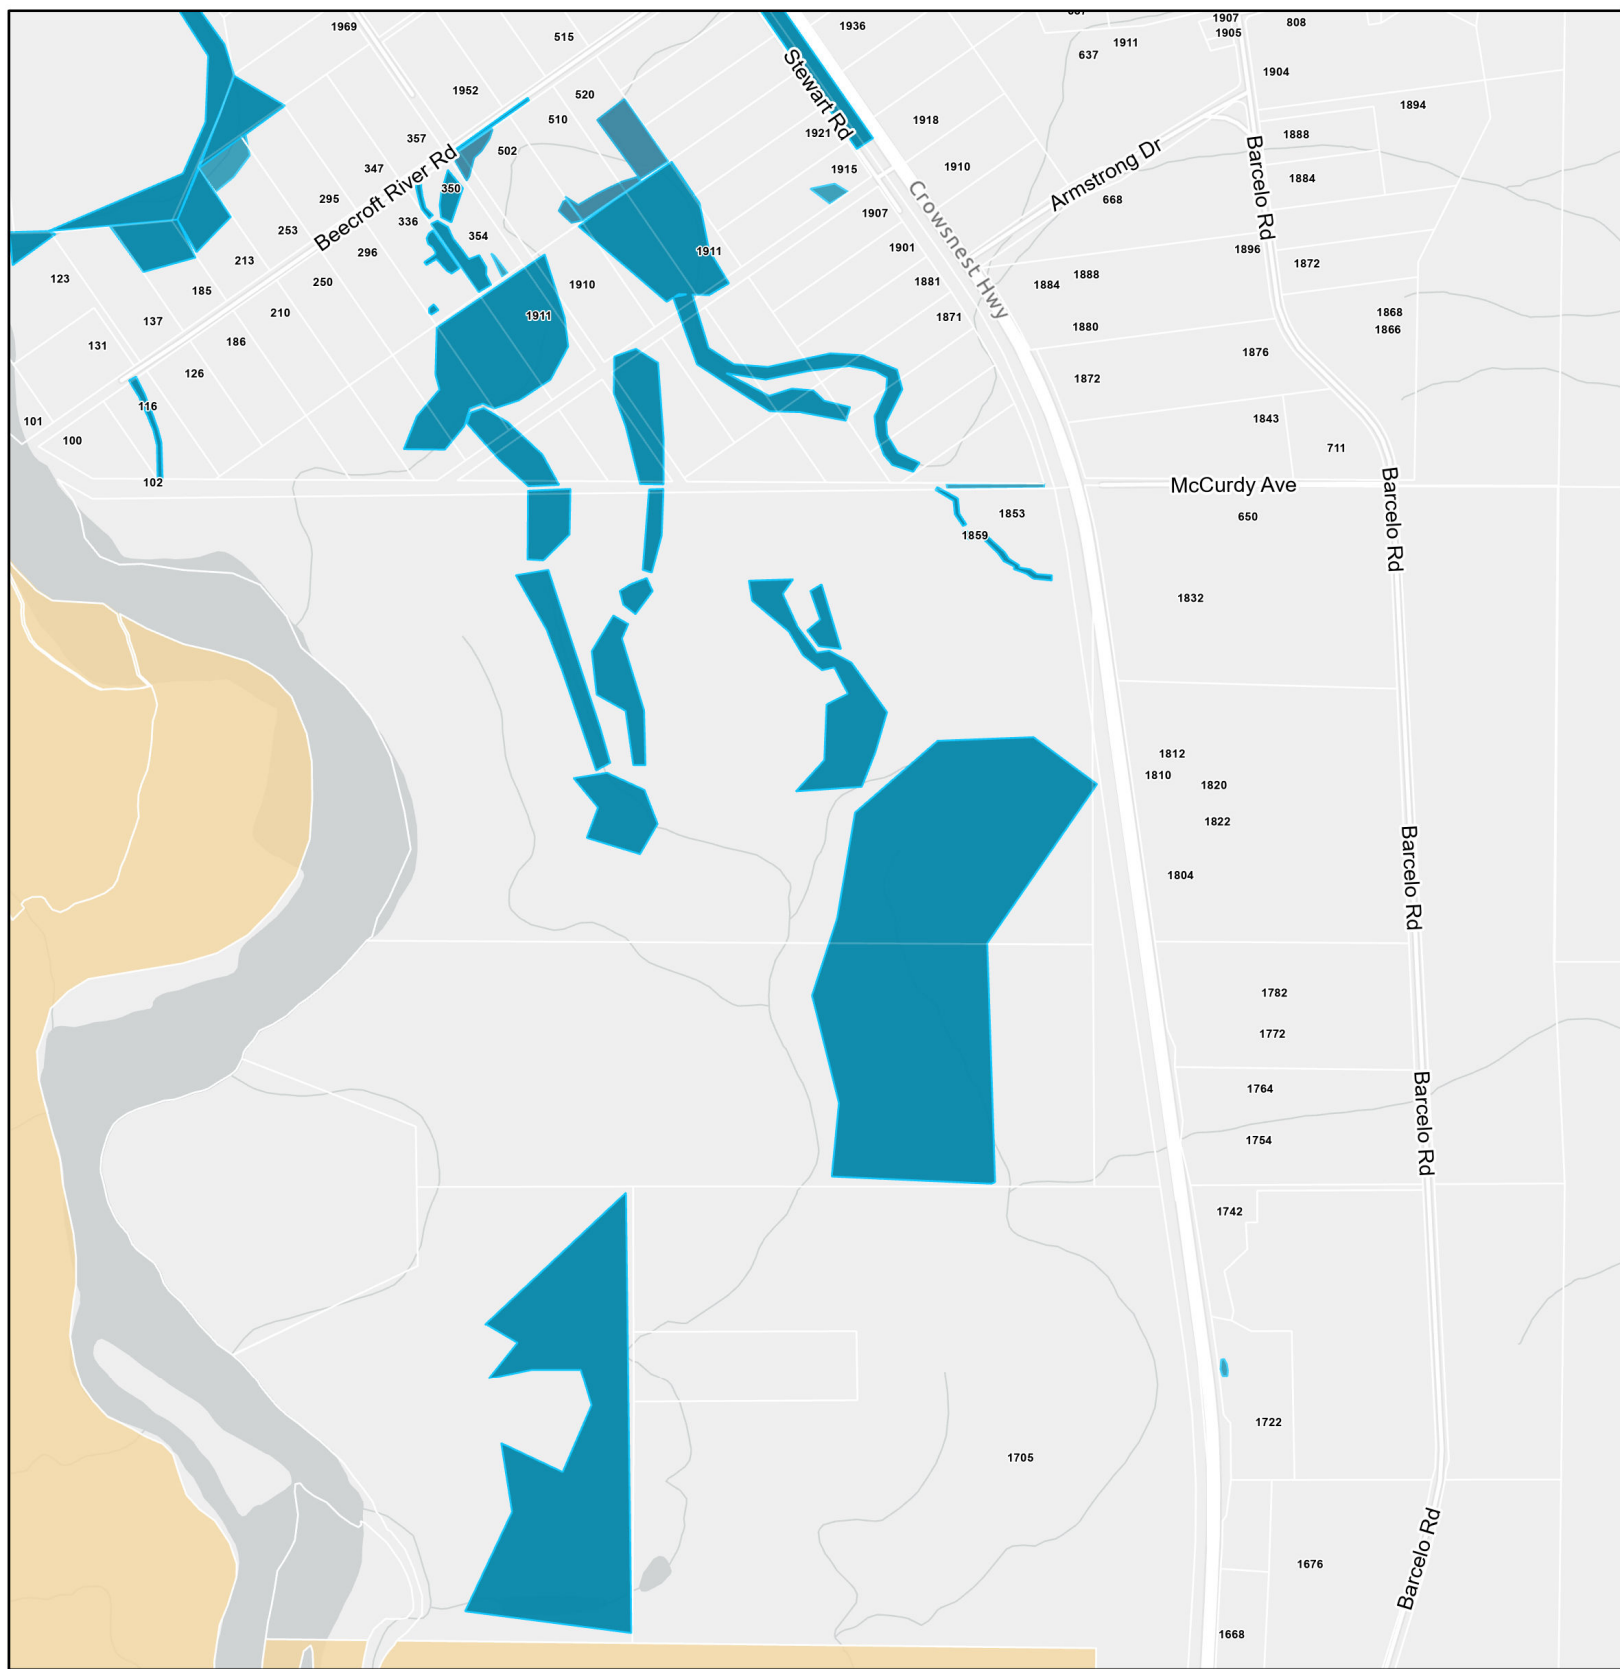

- Reserve Lands
- Mosquito Control Sites**
- Existing Sites
- New 2022 Sites
- Additional 2022 areas of existing sites

Sources : Esri, Garmin, RDOS, NRCan, Parks Canada

Mosquito Treatment Sites Season 2022