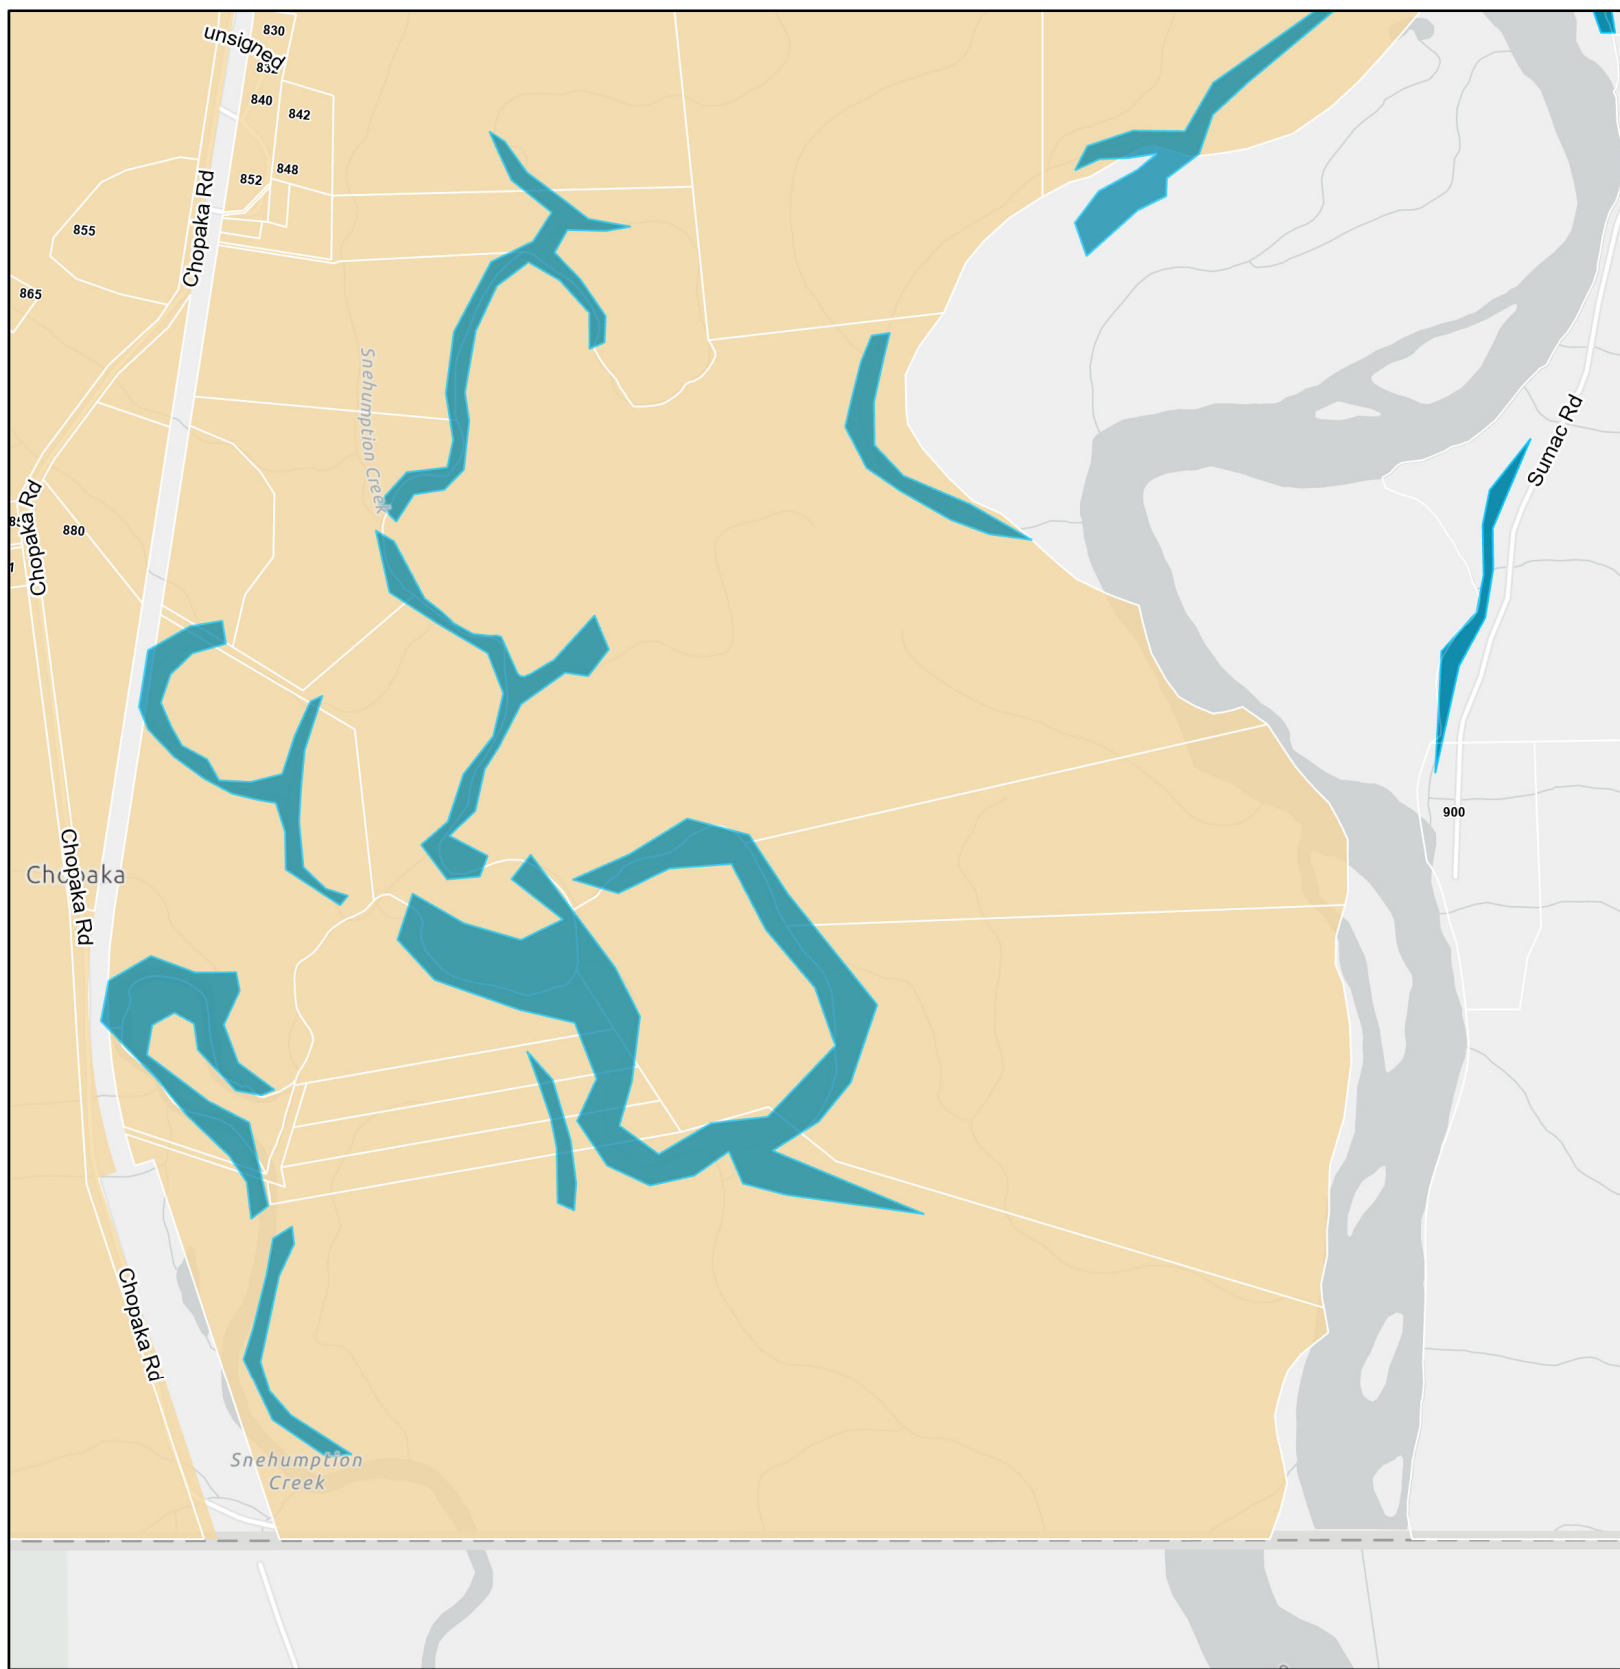

- Reserve Lands
- Mosquito Control Sites**
- Existing Sites
- New 2022 Sites
- Additional 2022 areas of existing sites

Sources : Esri, Garmin, RDOS, NRCan, Parks Canada

Mosquito Treatment Sites Season 2022

Scale: 1:13,500

- Reserve Lands
- Mosquito Control Sites**
- Existing Sites
- New 2022 Sites
- Additional 2022 areas of existing sites

Sources : Esri, Garmin, RDOS, NRCan, Parks Canada

Mosquito Treatment Sites Season 2022