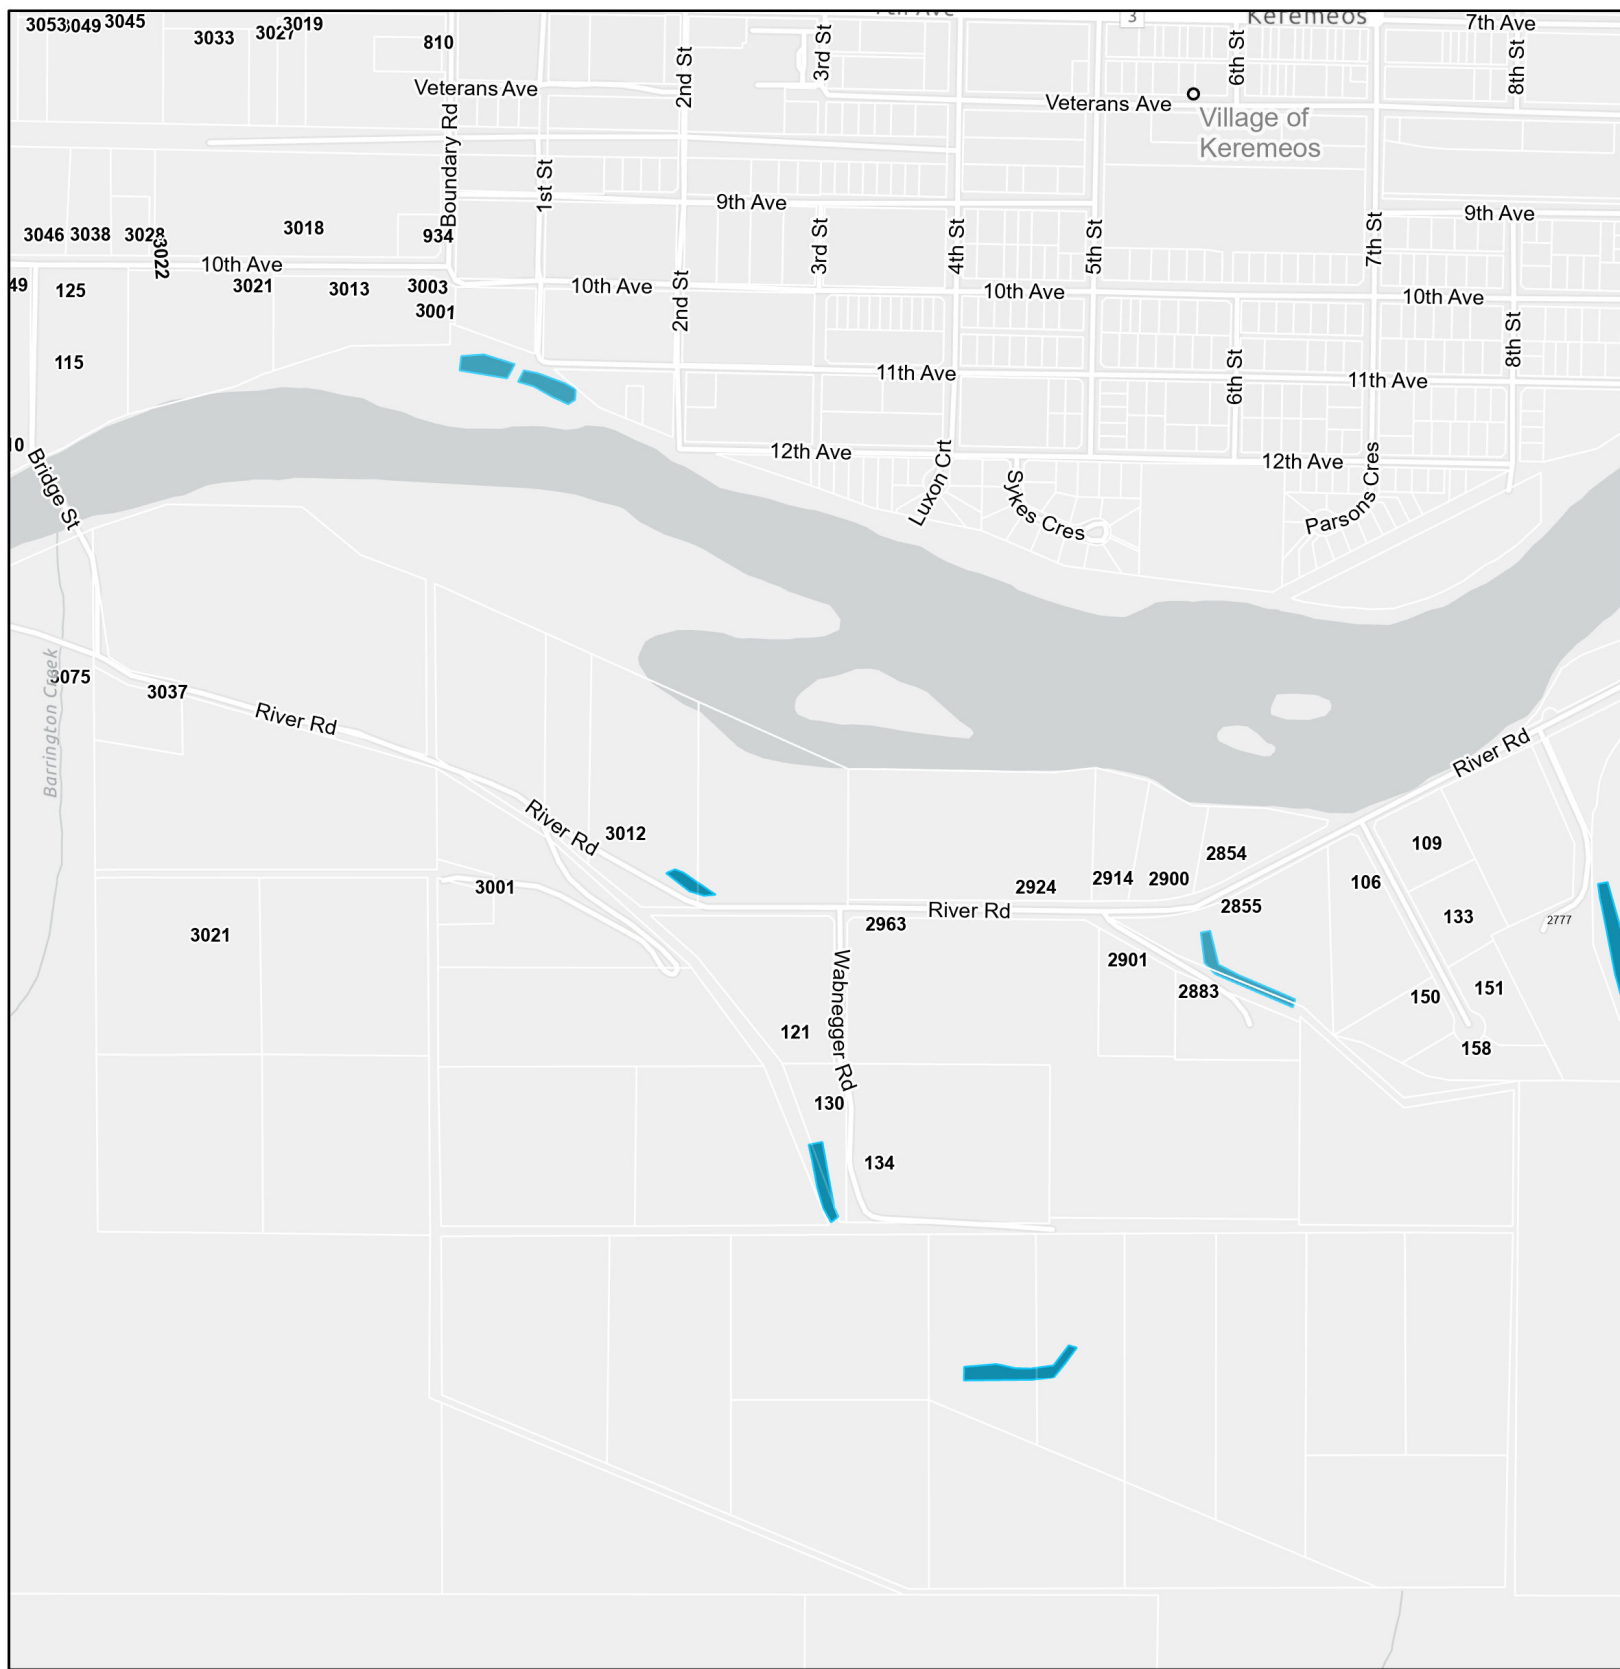

Mosquito Treatment Sites
Season 2022

-  Reserve Lands
- Mosquito Control Sites**
-  Existing Sites
-  New 2022 Sites
-  Additional 2022 areas of existing sites

Sources : Esri, Garmin, RDOS, NRCan, Parks Canada