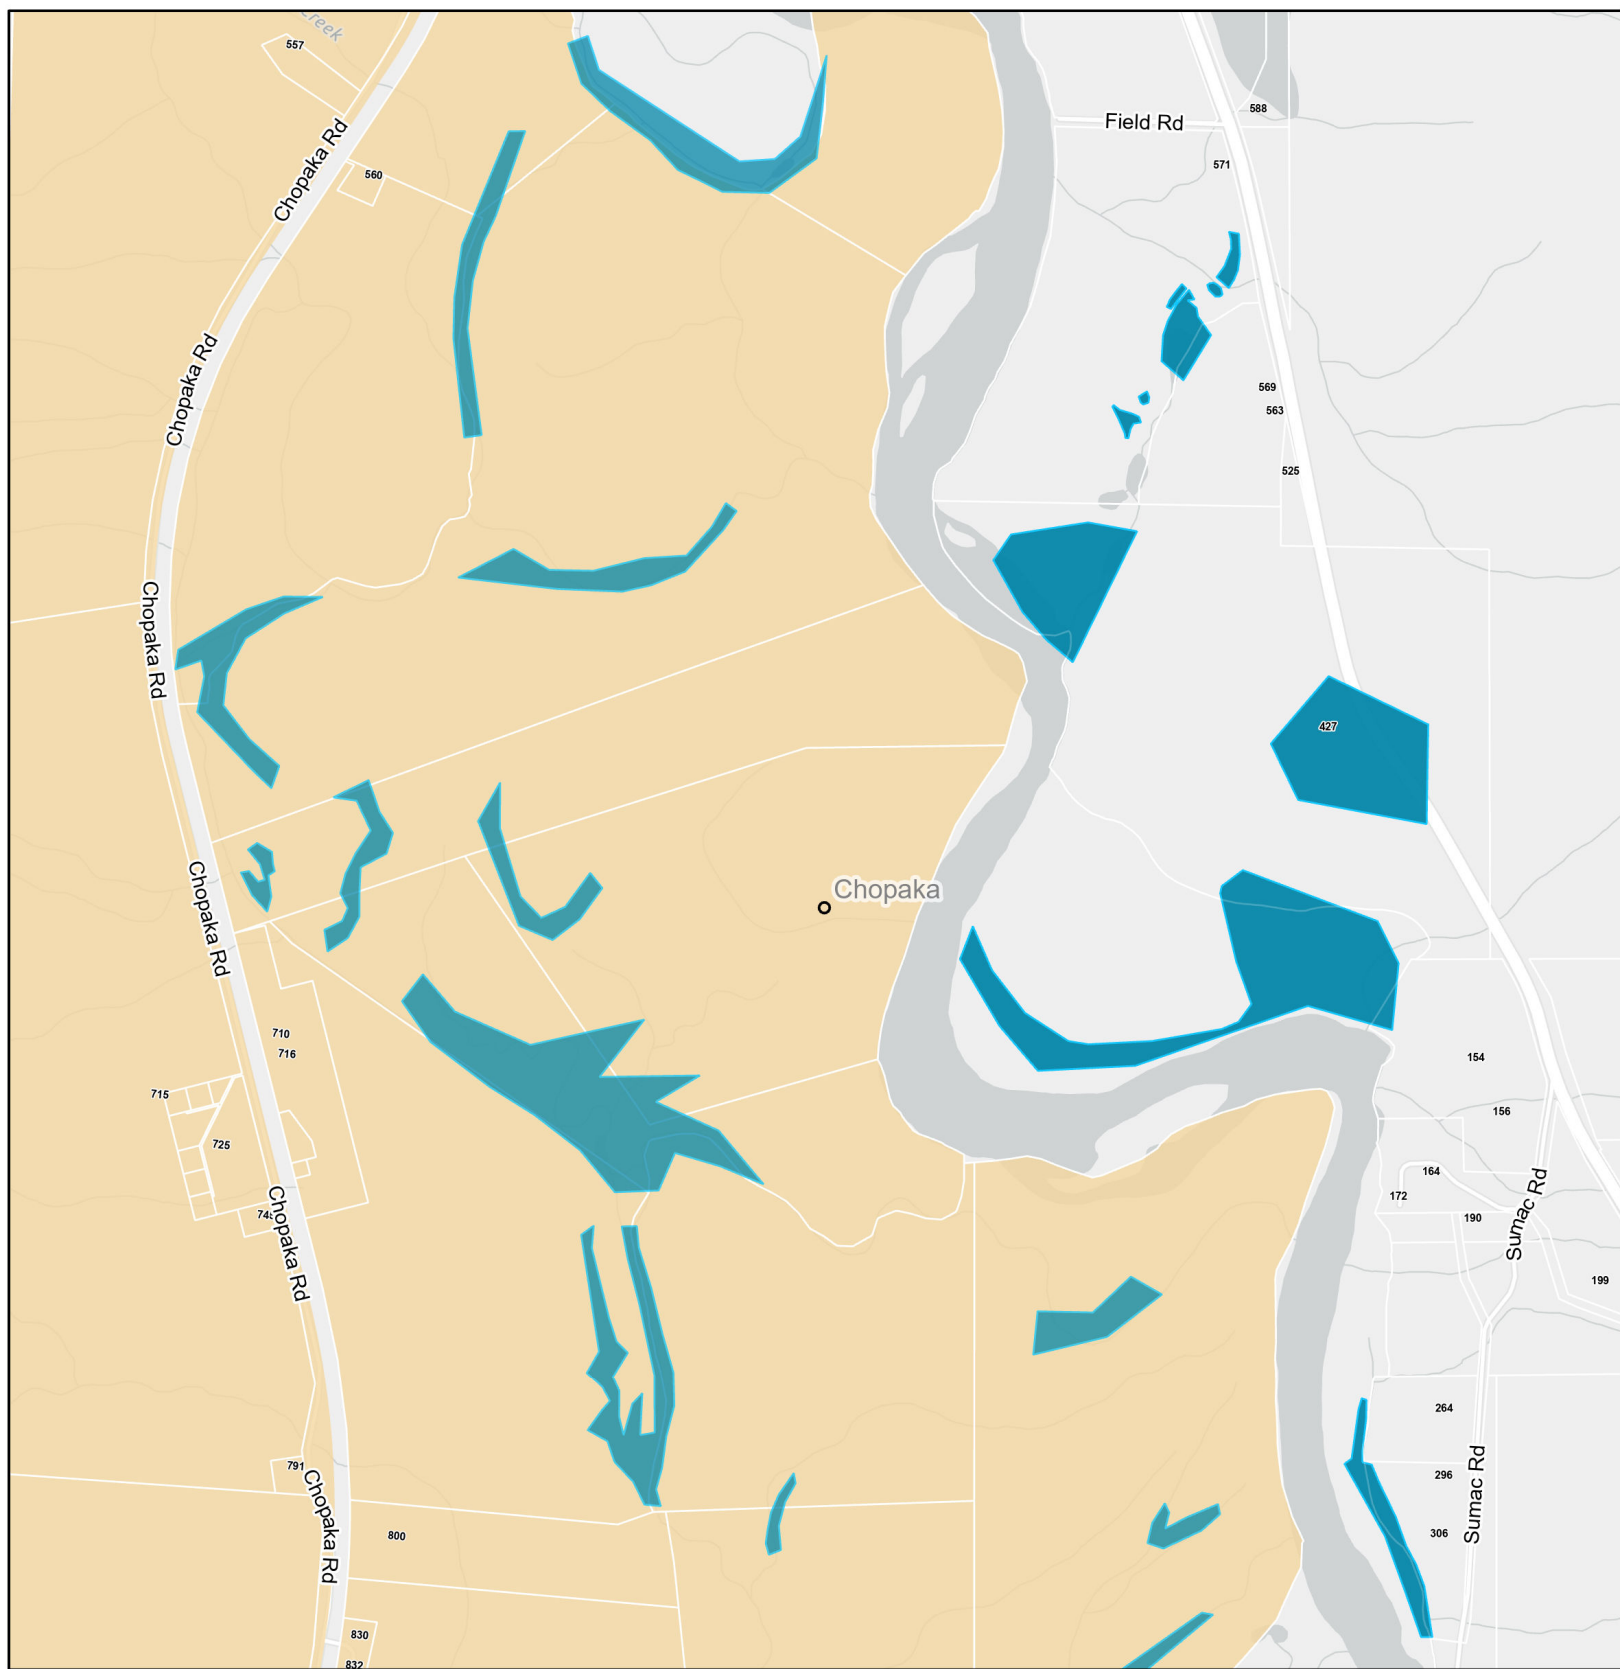

- Reserve Lands
- Mosquito Control Sites**
- Existing Sites
- New 2022 Sites
- Additional 2022 areas of existing sites

Sources : Esri, Garmin, RDOS, NRCan, Parks Canada

Mosquito Treatment Sites Season 2022

Scale: 1:13,500

- Reserve Lands
- Mosquito Control Sites**
- Existing Sites
- New 2022 Sites
- Additional 2022 areas of existing sites

Sources : Esri, Garmin, RDOS, NRCan, Parks Canada

Mosquito Treatment Sites Season 2022