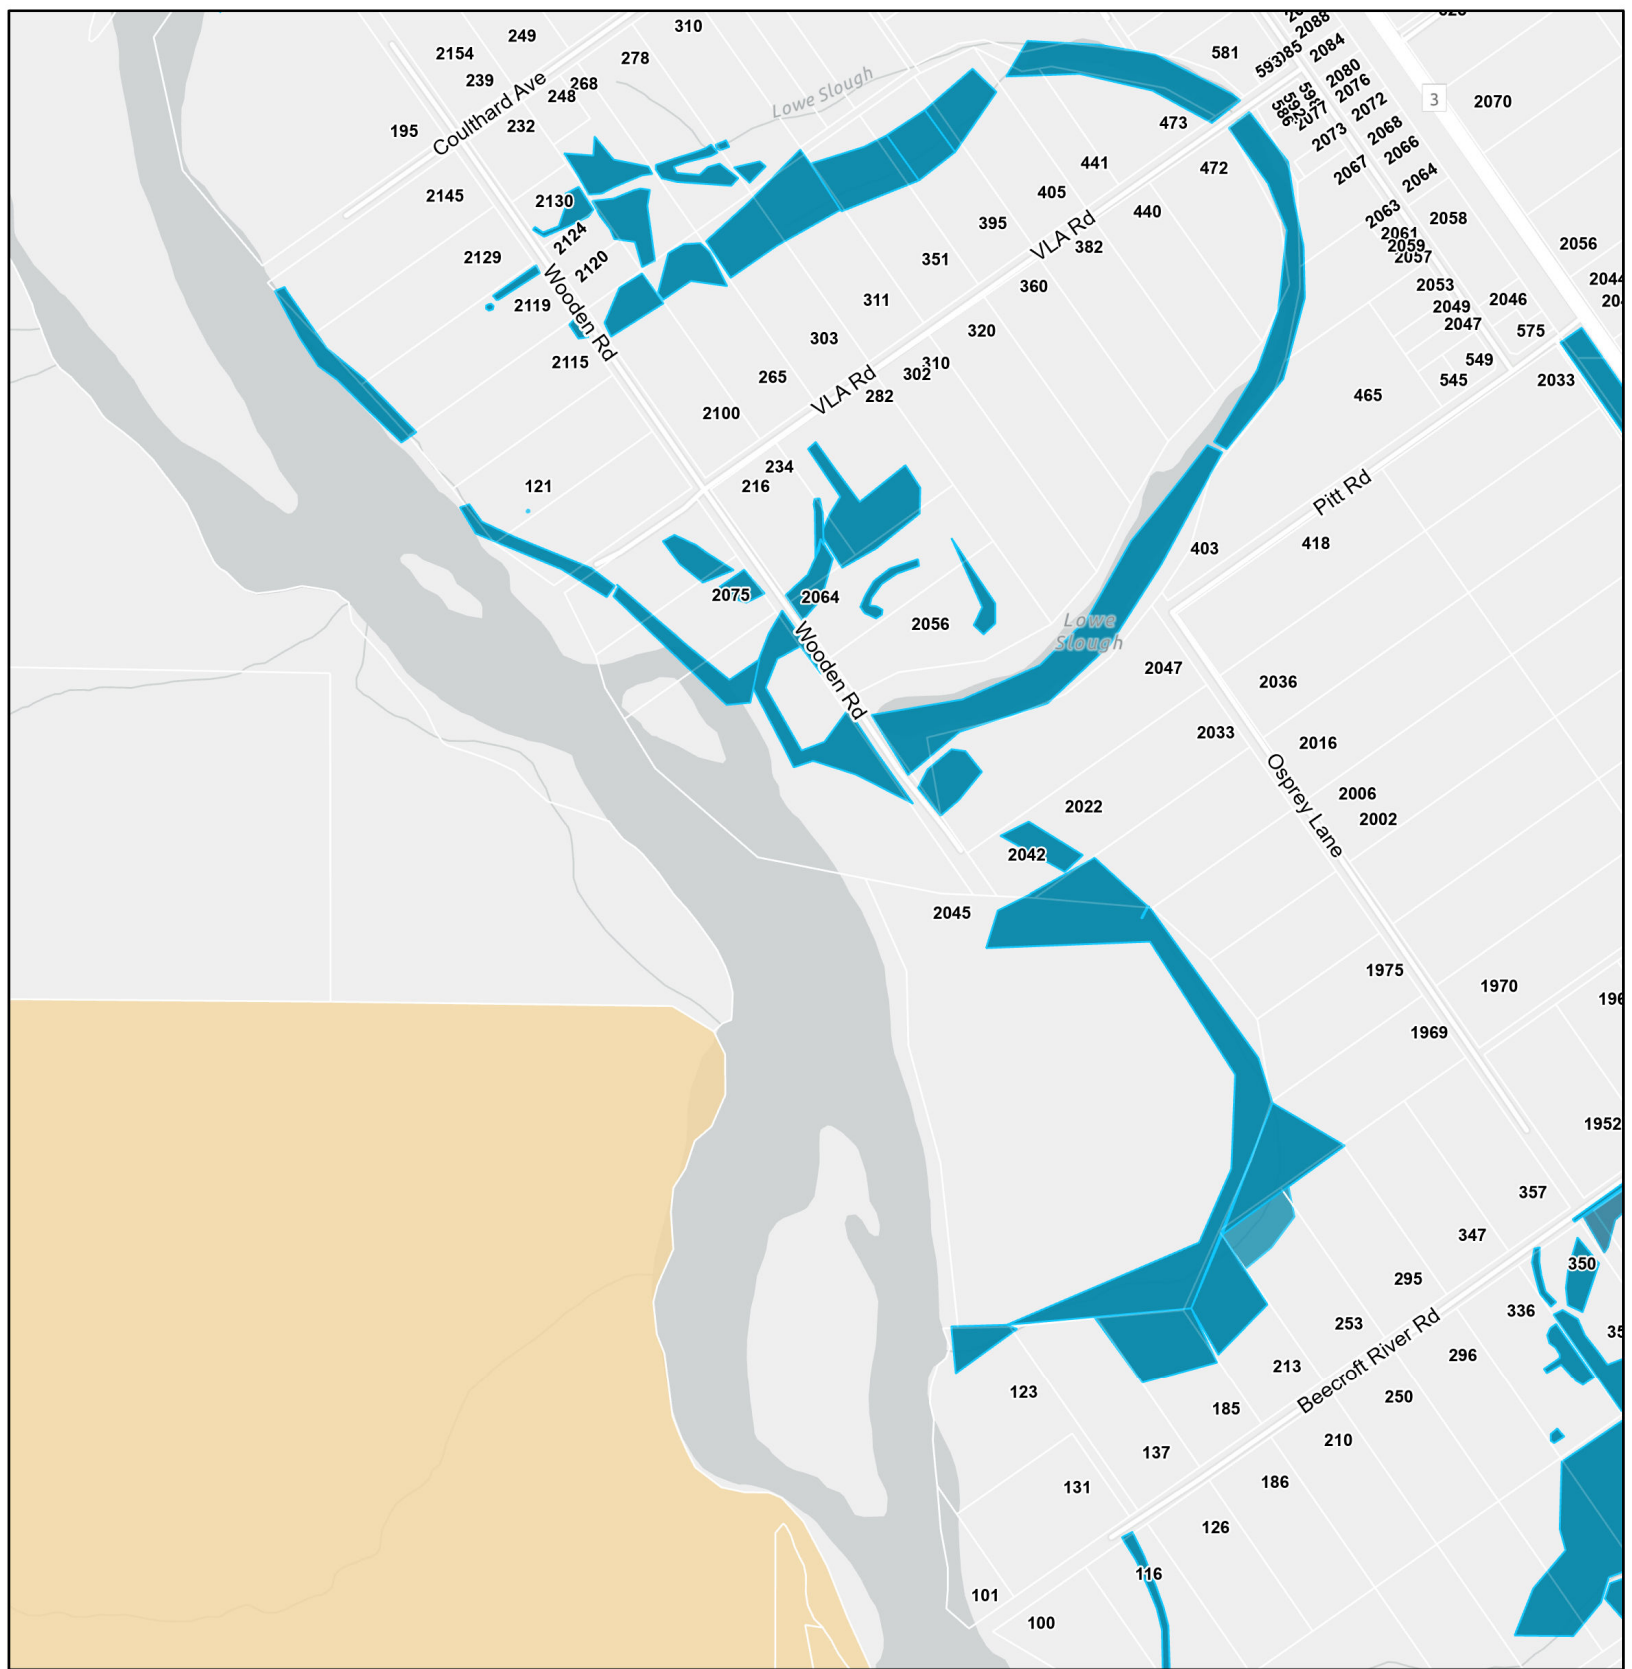

Mosquito Treatment Sites Season 2022

- Reserve Lands
- Mosquito Control Sites**
- Existing Sites
- New 2022 Sites
- Additional 2022 areas of existing sites

Sources : Esri, Garmin, RDOS, NRCan, Parks Canada

Mosquito Treatment Sites Season 2022

Scale: 1:13,000

- Reserve Lands
- Mosquito Control Sites**
- Existing Sites
- New 2022 Sites
- Additional 2022 areas of existing sites

Mosquito Treatment Sites Season 2022

- Reserve Lands
- Mosquito Control Sites**
- Existing Sites
- New 2022 Sites
- Additional 2022 areas of existing sites

Sources : Esri, Garmin, RDOS, NRCan, Parks Canada

Mosquito Treatment Sites Season 2022