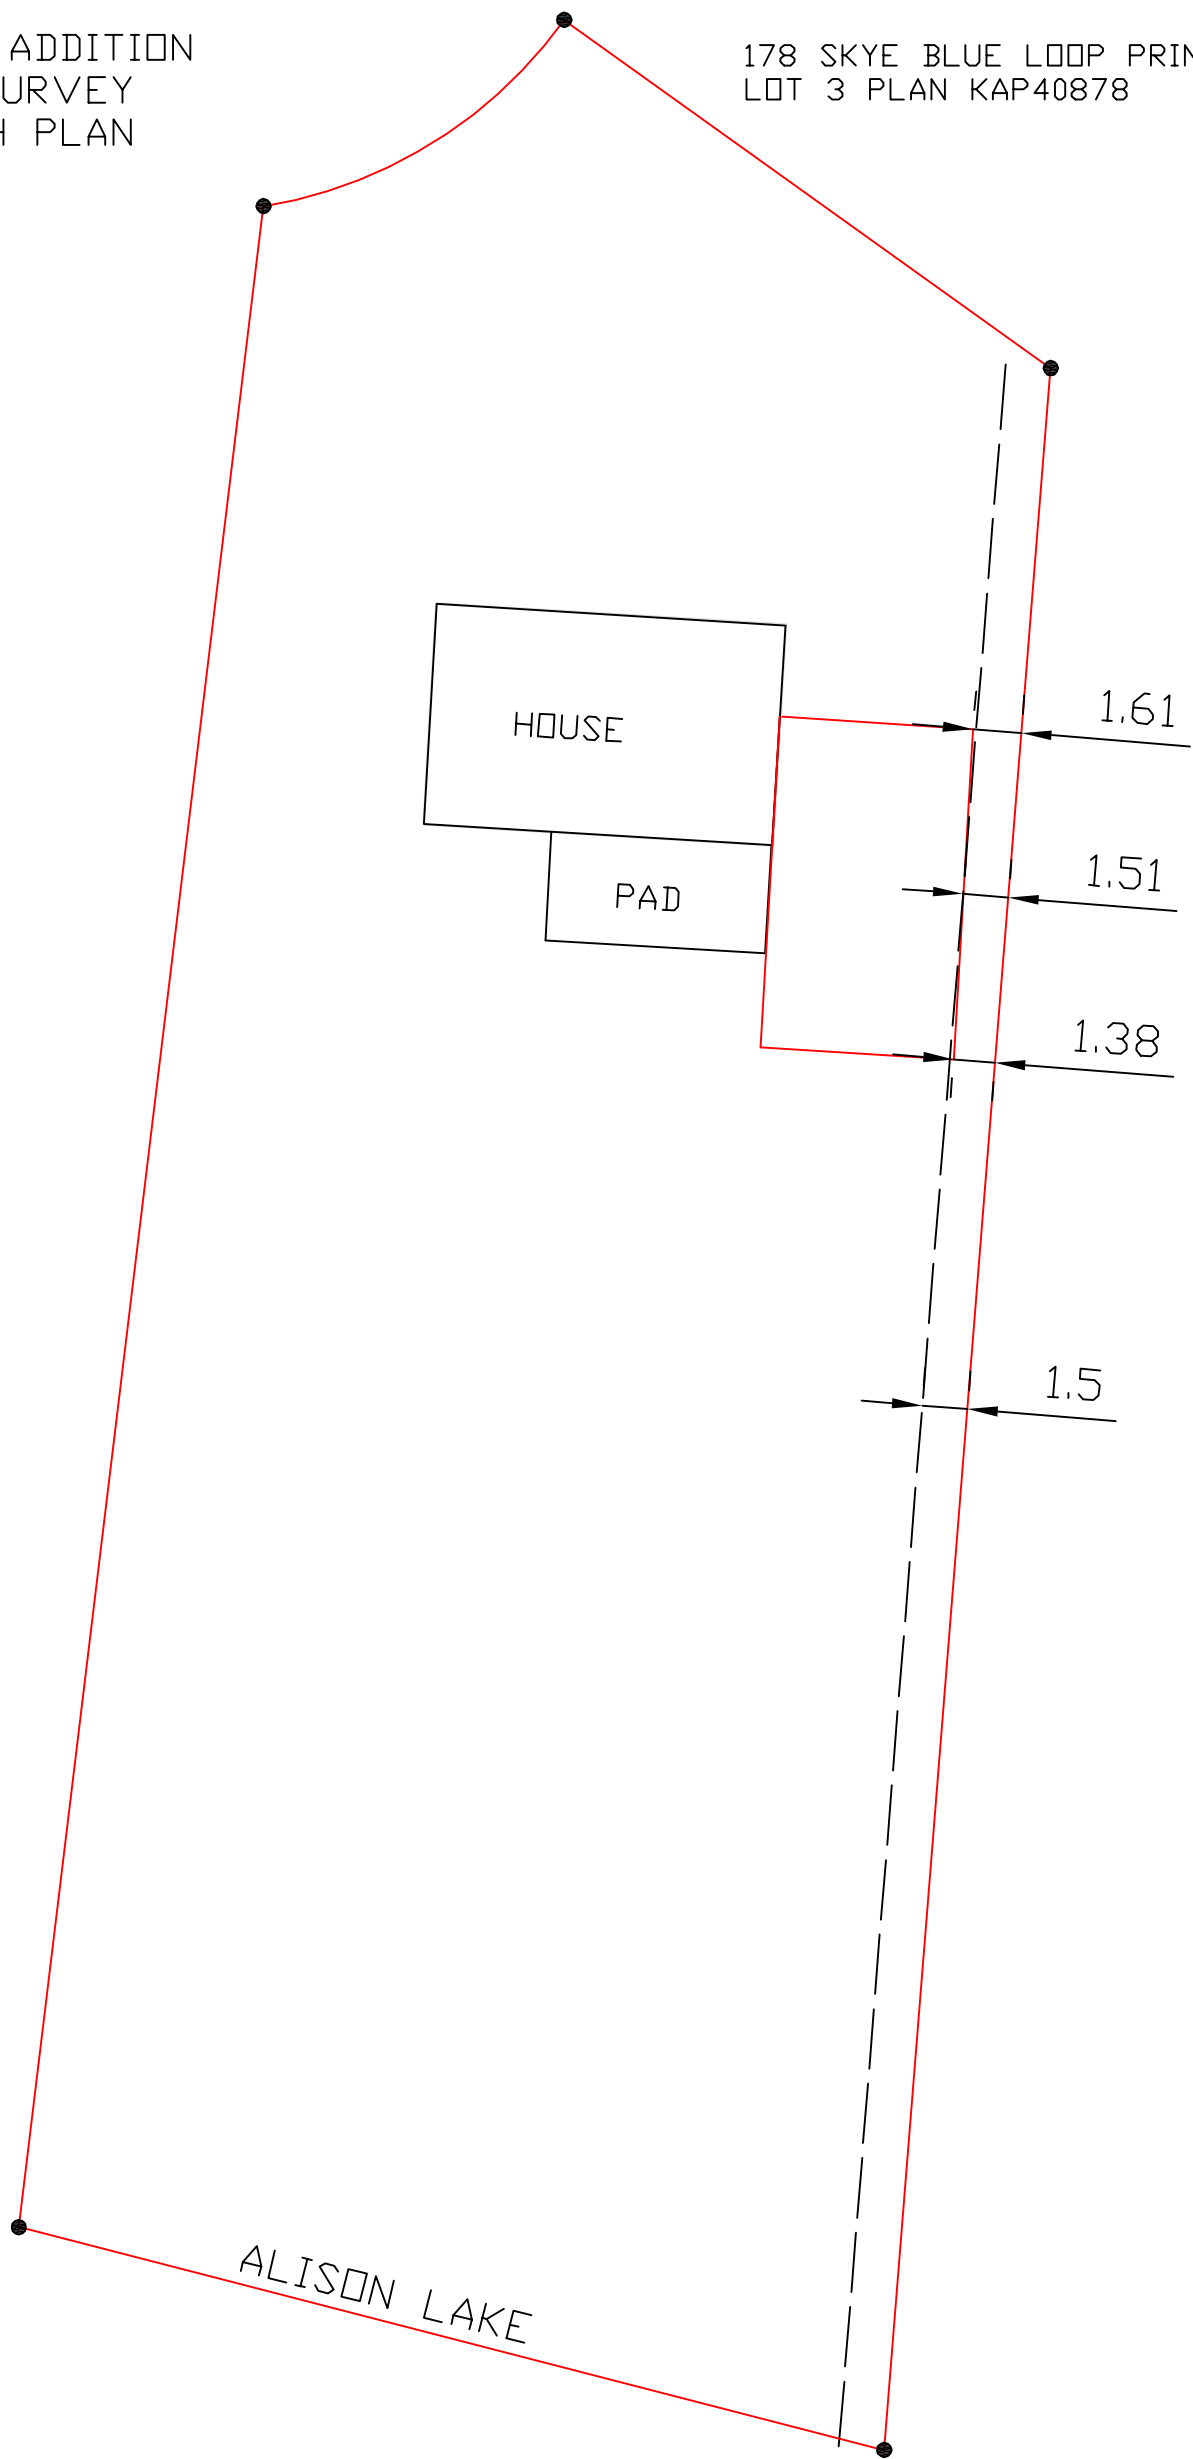

HOUSE ADDITION
SITE SURVEY
SKETCH PLAN

178 SKYE BLUE LOOP PRINCETON, BC.
LOT 3 PLAN KAP40878

LOT 4

LOT 2

SCALE 1:250