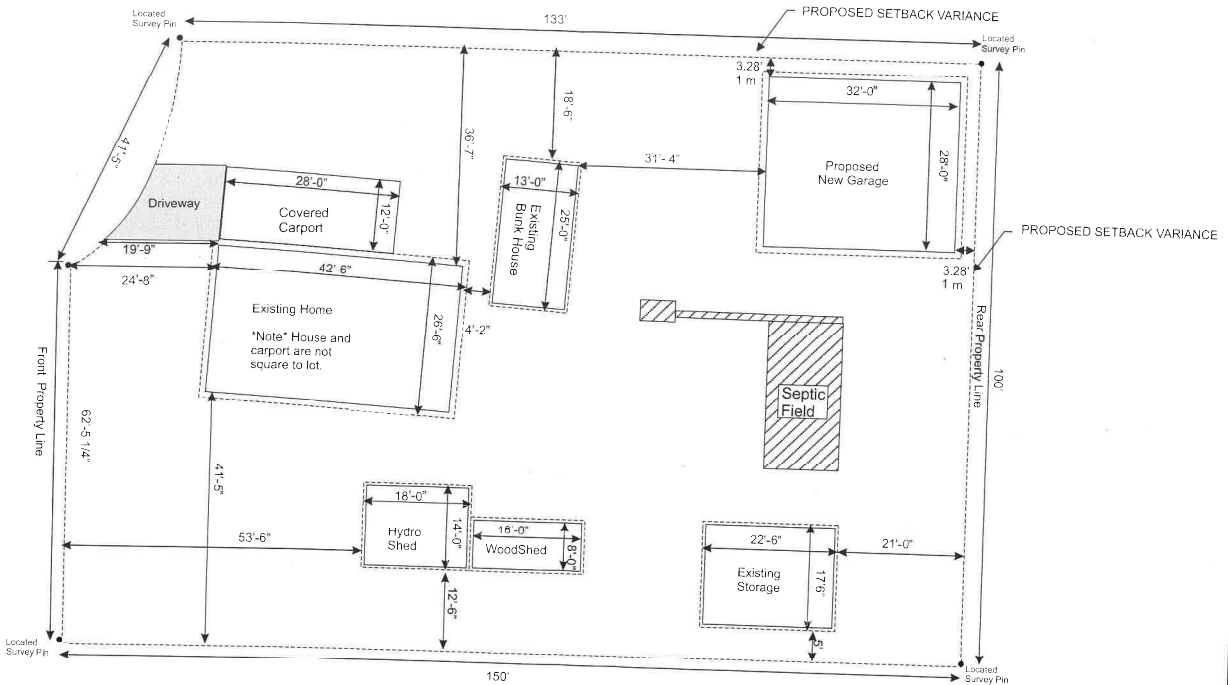

GARAGE PLAN

PID: 008-593-787

Legal Description: Lot 13, Plan KAP12149,
District Lot 902, Land District Yale Div of Yale

LOCATION: EASTGATE
MANNING PARK

DRAWN BY: KRM

DATE: FEB 1, 2023
REV: 2 - FEB13, 2023

PAGE 4 OF 5

TOWER ROAD

1 SITE PLAN
1/16" = 1' - 0"