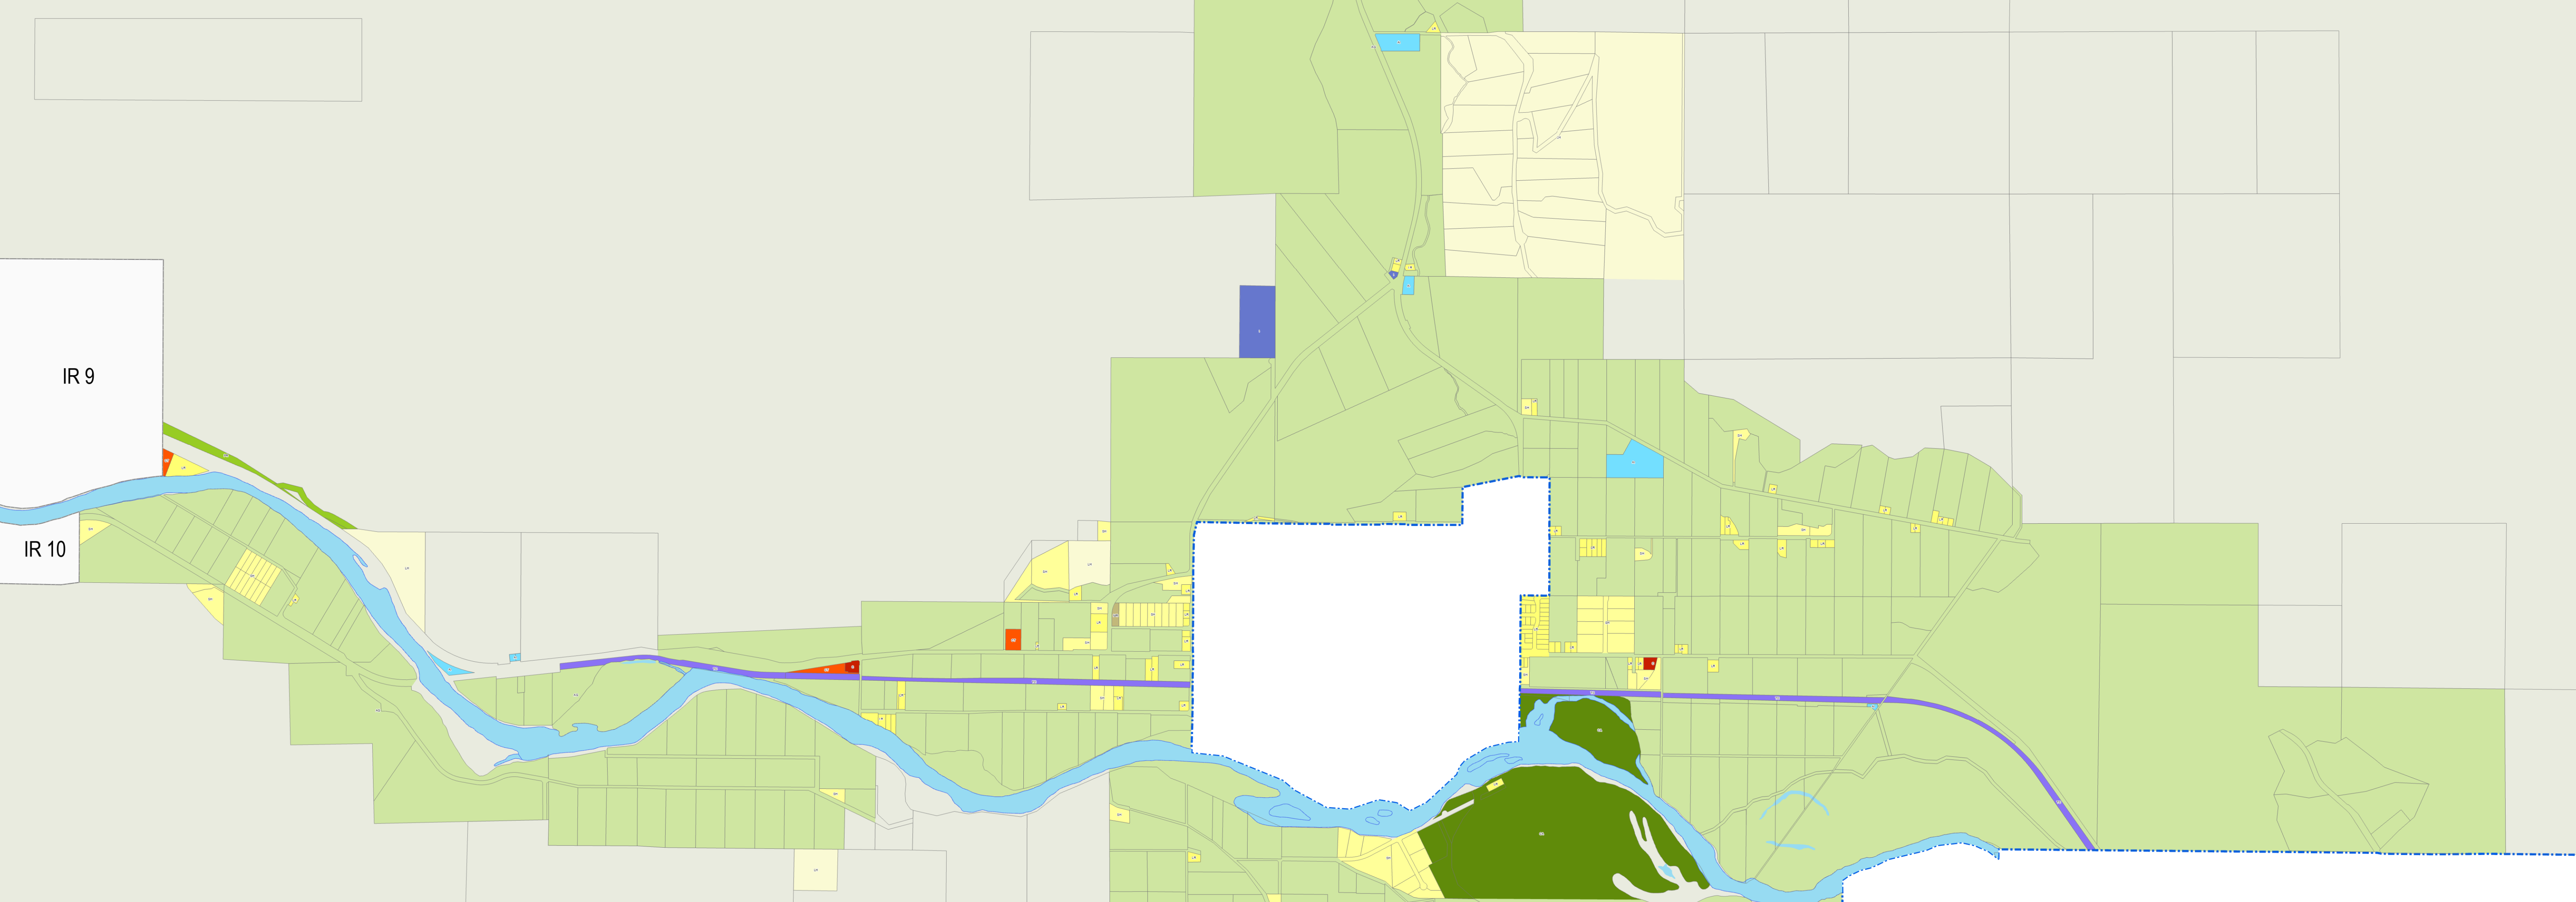

Land Use Map

Legend

IR	Residential LR - Low Density Residential
Landuse	MR - Medium Density Residential
Rural	Industrial
RA - Resource Area	I - Industrial
AG - Agriculture	Community Services and Administration
LH - Large Holdings	AI - Administrative, Cultural and Institutional
SH - Small Holdings	CA - Conservation Area
Commercial	PR - Parks Recreation
C - Commercial	TC - Transportation Corridor
CT - Commercial Tourism	