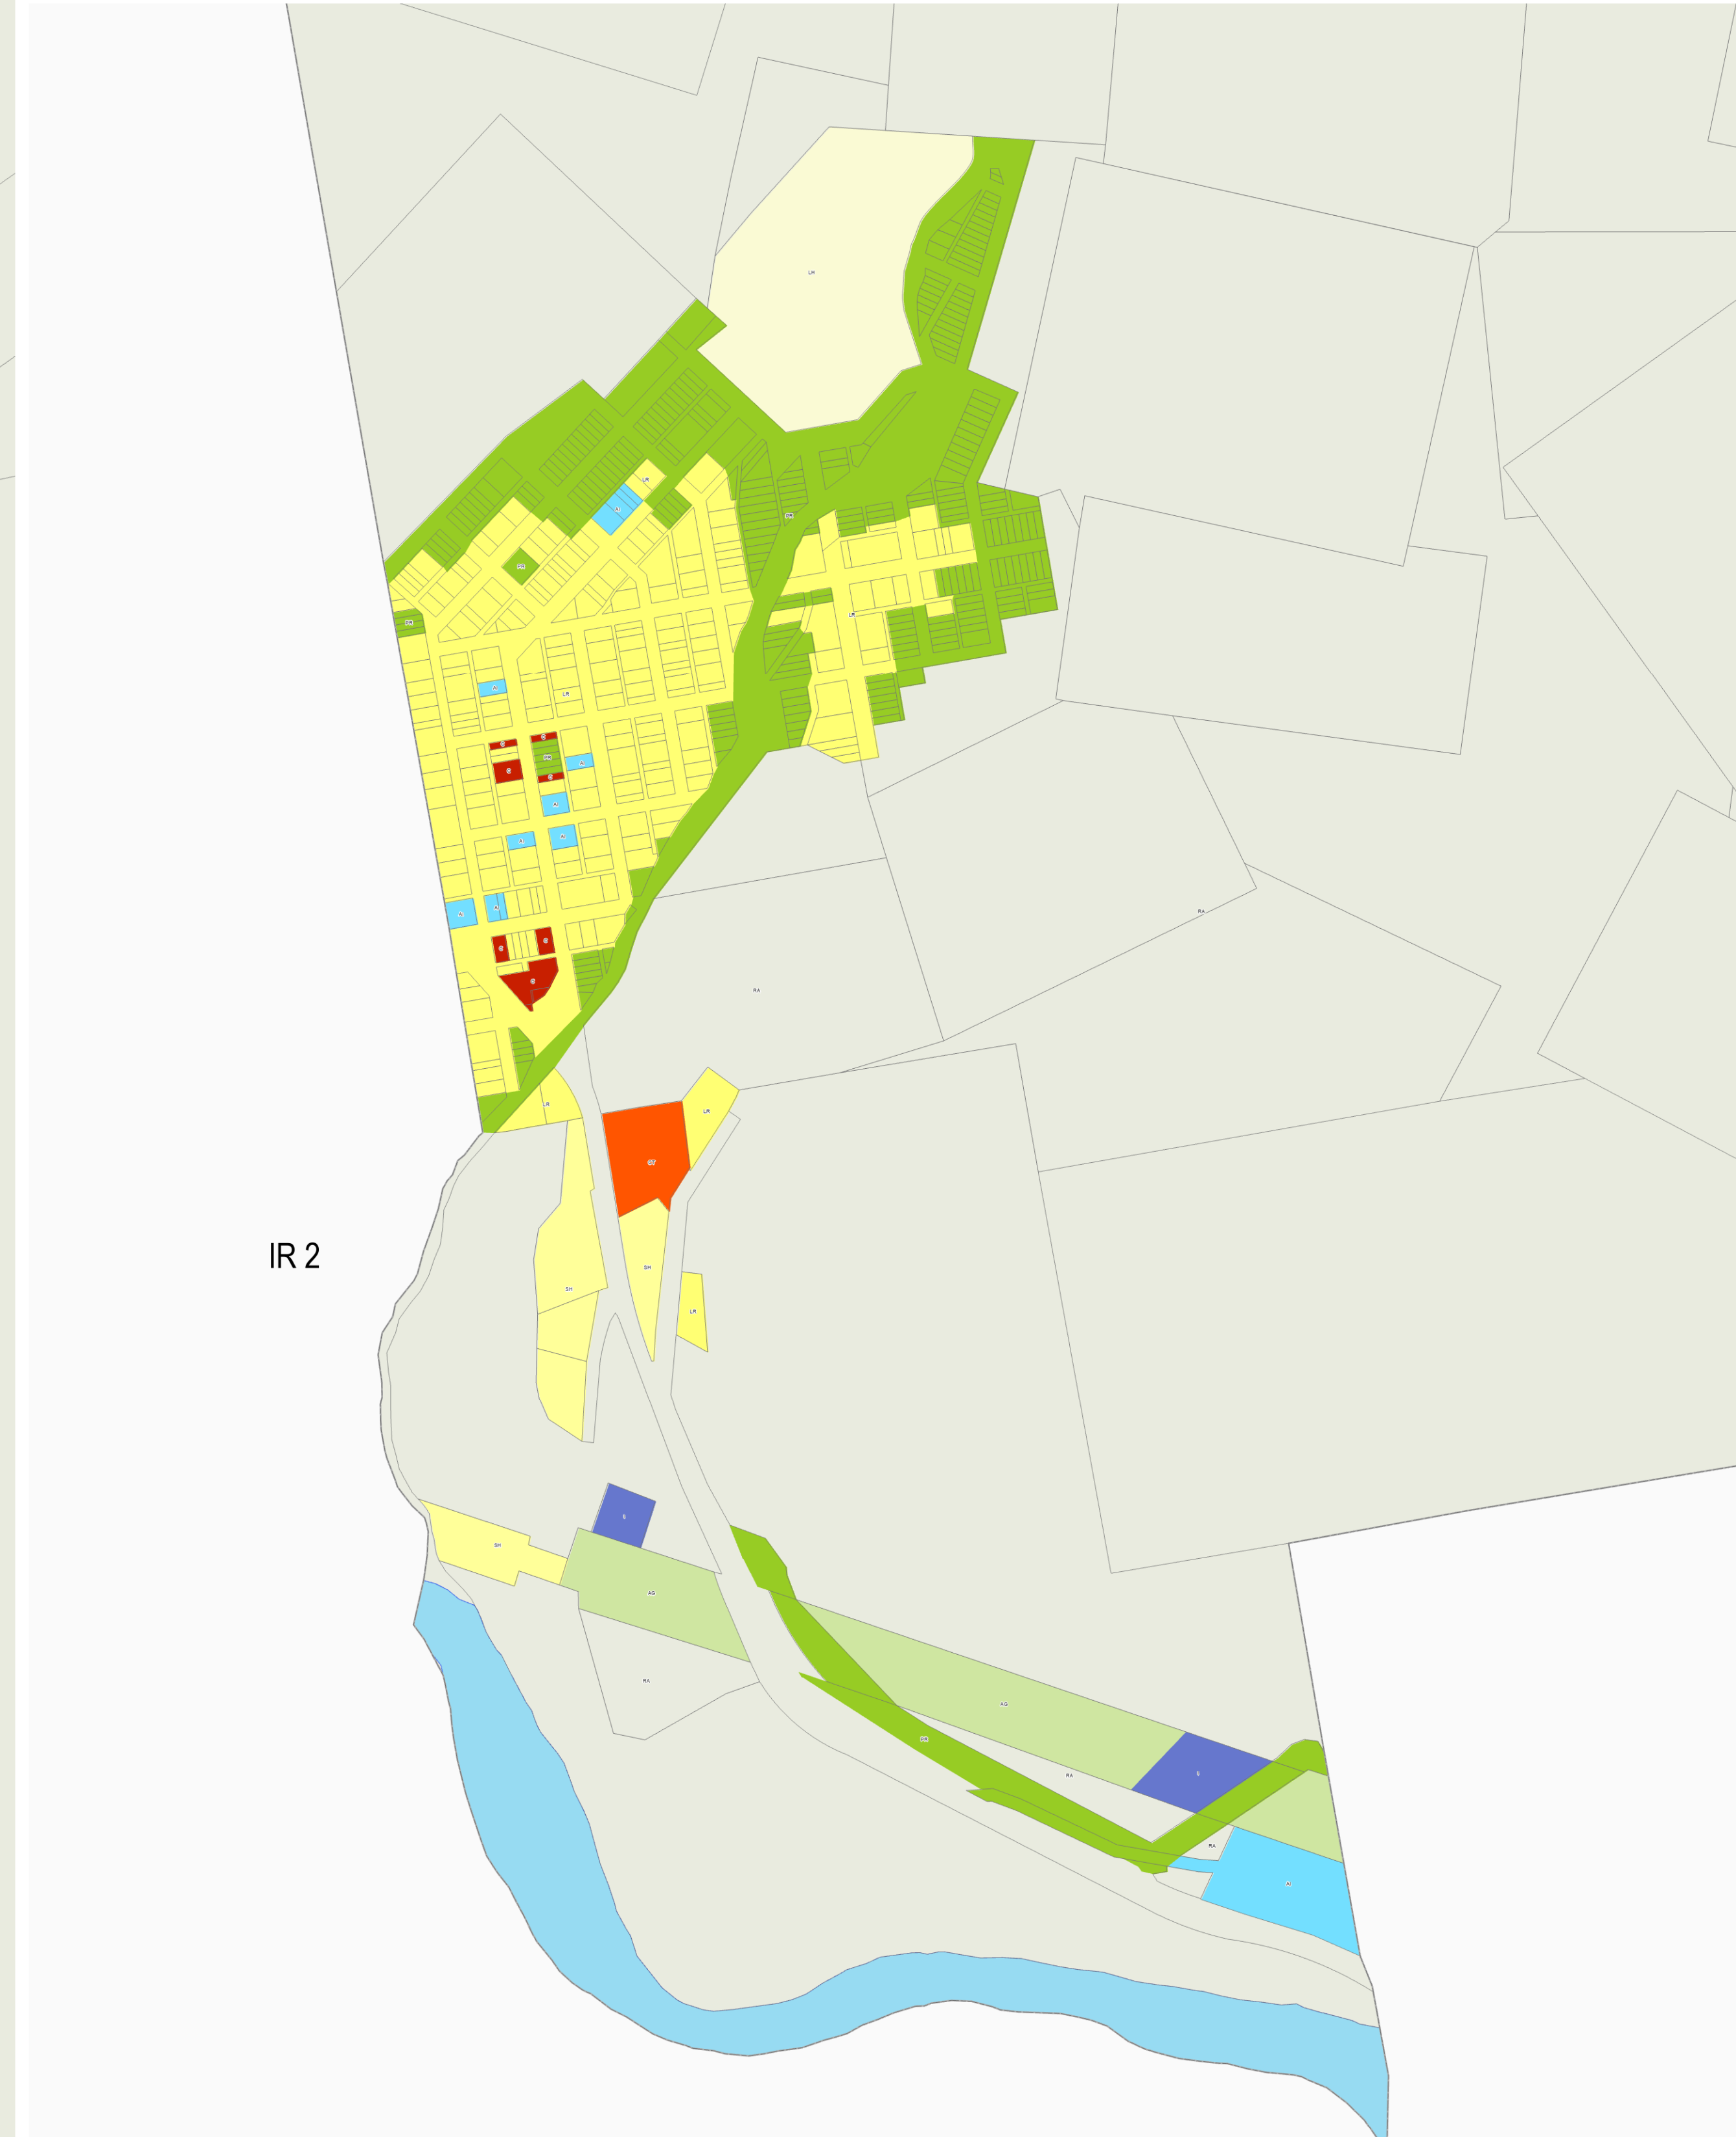

Land Use Map

Legend

IR	Residential LR - Low Density Residential
Landuse	MR - Medium Density Residential
Rural	Industrial
RA - Resource Area	I - Industrial
AG - Agriculture	Community Services and Administration
LH - Large Holdings	AI - Administrative, Cultural and Institutional
SH - Small Holdings	CA - Conservation Area
Commercial	PR - Parks Recreation
C - Commercial	TC - Transportation Corridor
CT - Commercial Tourism	