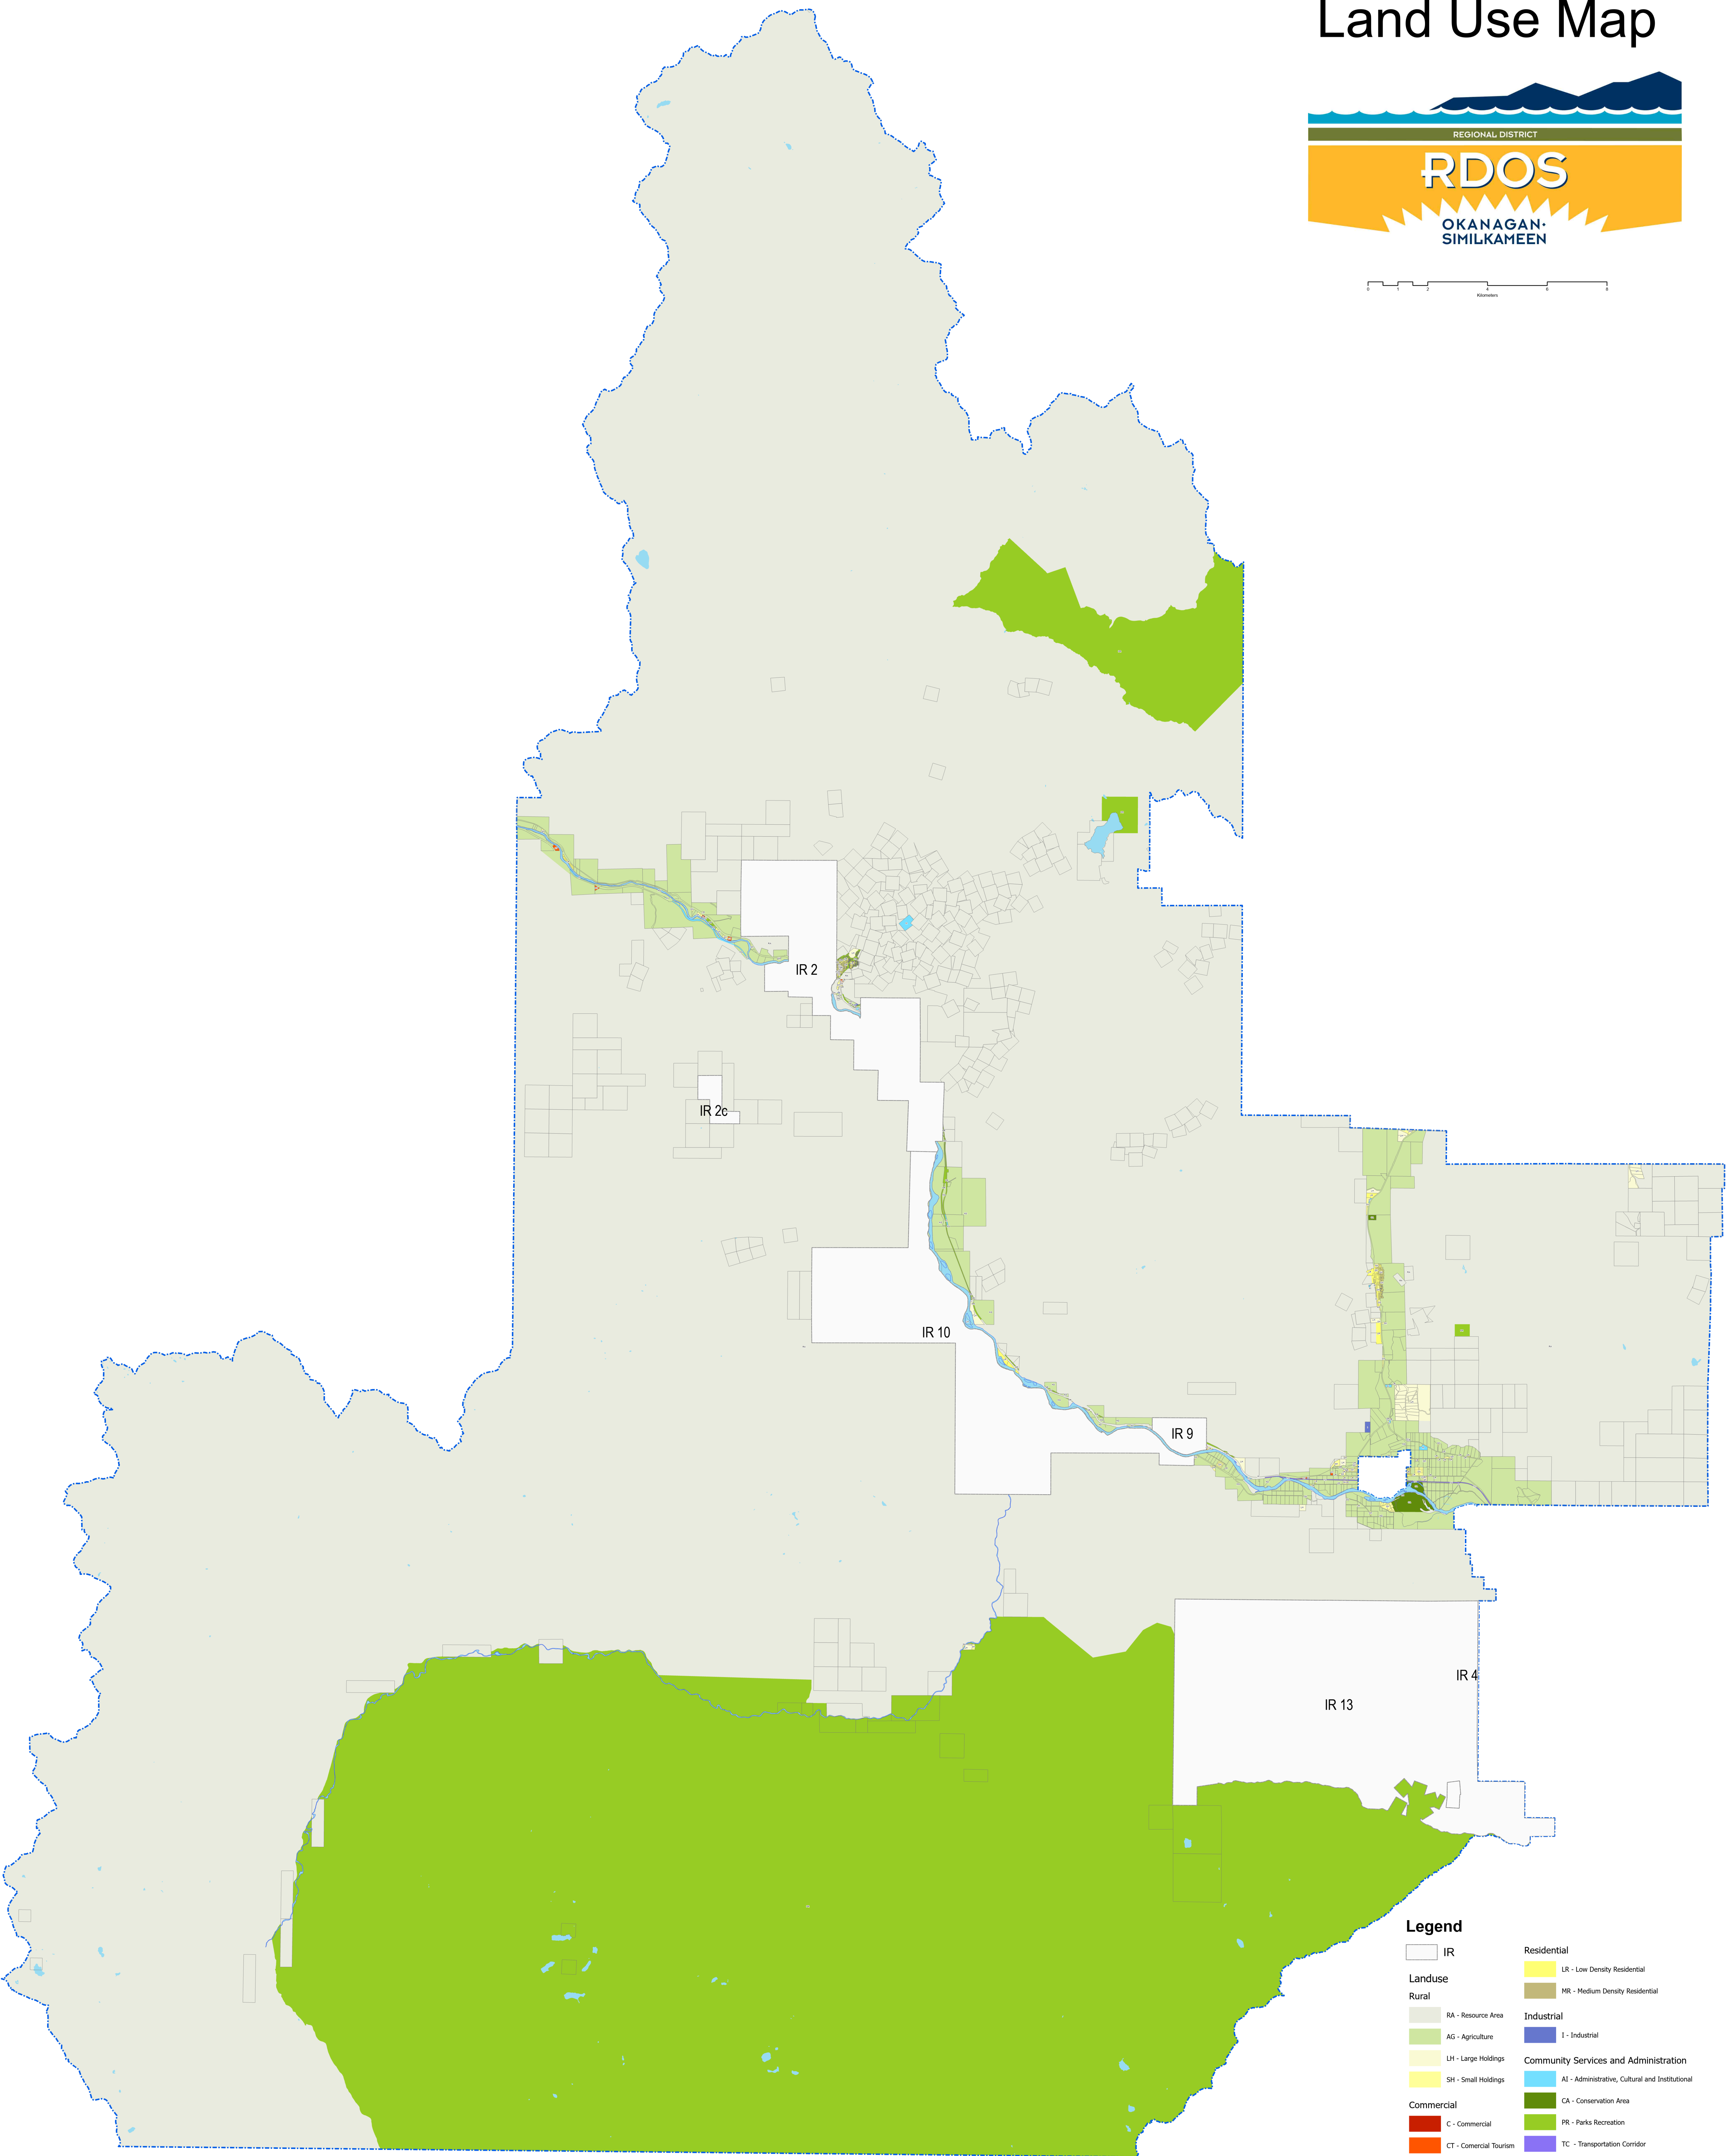

Land Use Map

Legend

IR	Residential LR - Low Density Residential
Landuse	MR - Medium Density Residential
Rural	Industrial
RA - Resource Area	I - Industrial
AG - Agriculture	Community Services and Administration
LH - Large Holdings	AI - Administrative, Cultural and Institutional
SH - Small Holdings	CA - Conservation Area
Commercial	PR - Parks Recreation
C - Commercial	TC - Transportation Corridor
CT - Commercial Tourism	