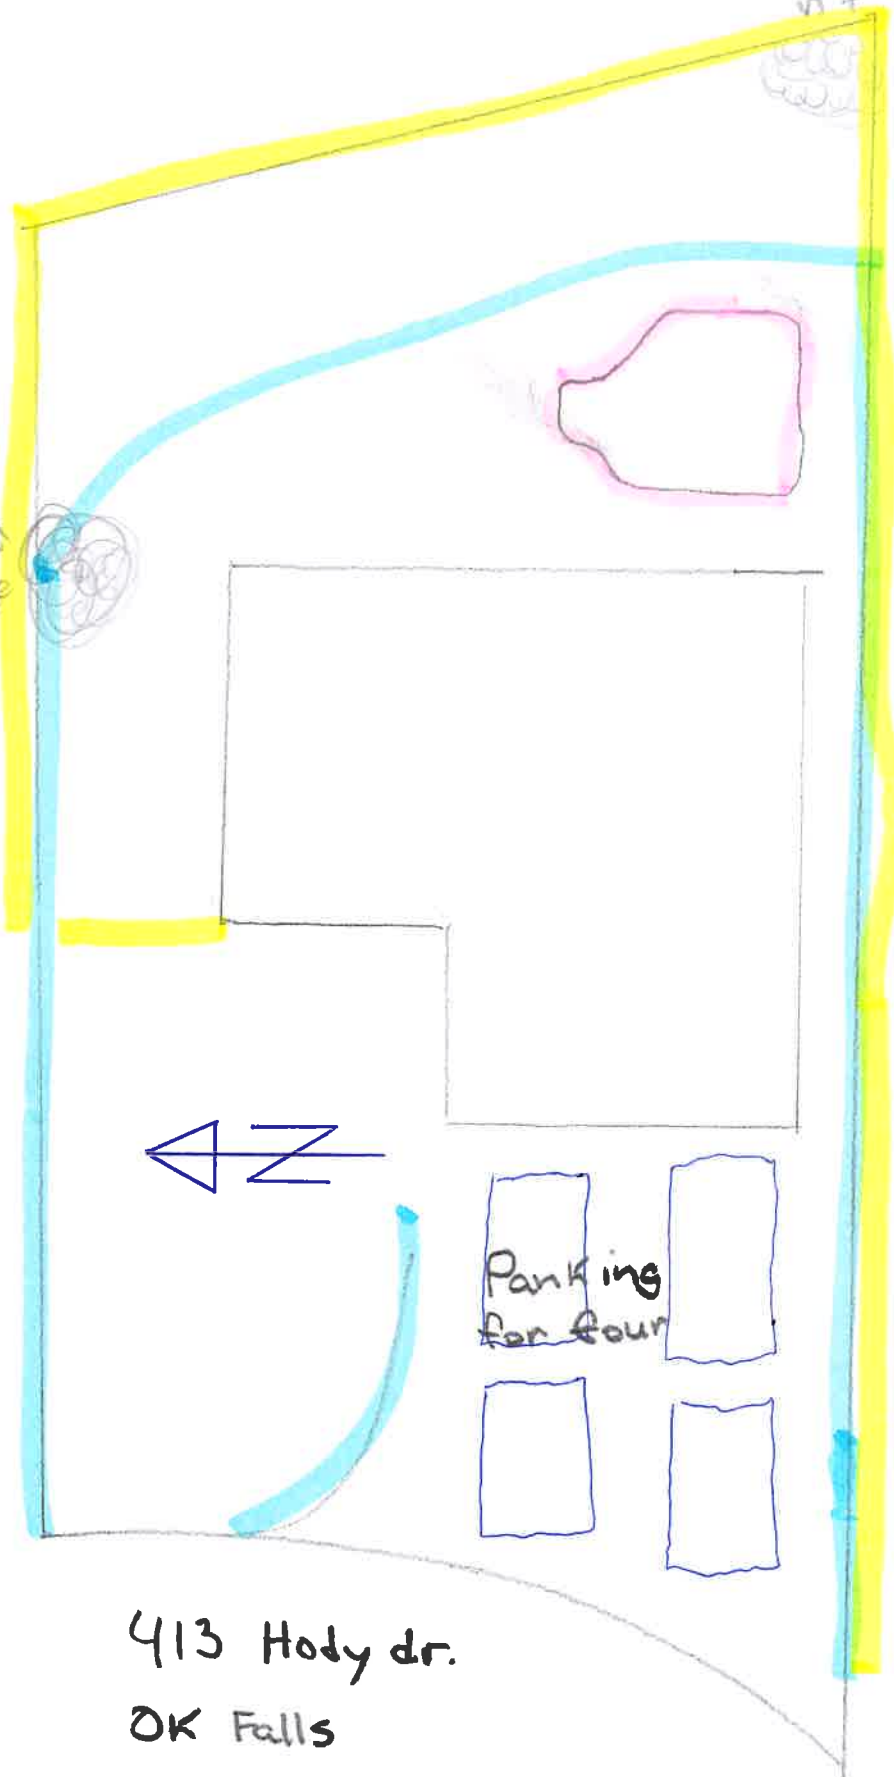

East Side Rd

Small tree

Small Tree

Retaining walls

6' fence

Splash Pool 3'-5' Deep

413 Hody dr.

OK Falls

Parcel Map