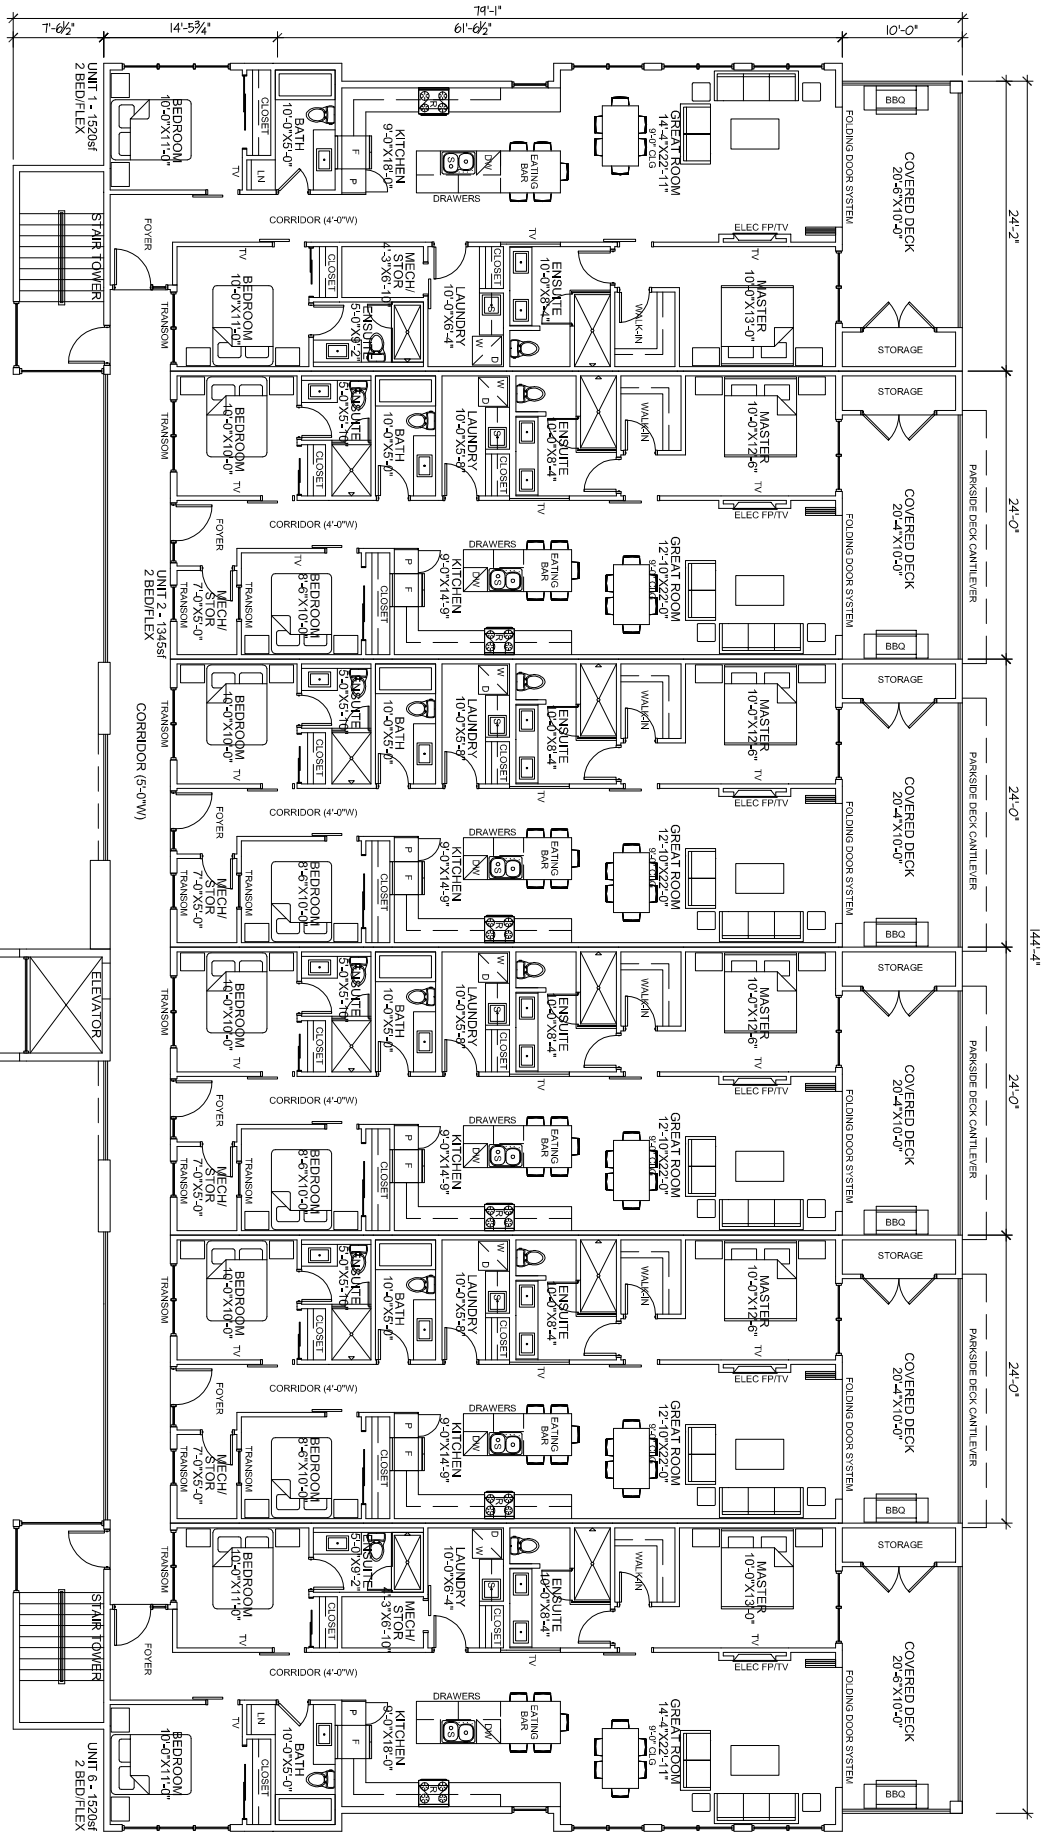

LAKESIDE LEVEL 0

LAKESIDE

LEVELS 1-3

GROSS FLOOR AREA - 88739F

LAKESIDE

LEVEL 4

GROSS FLOOR AREA • 9679sf