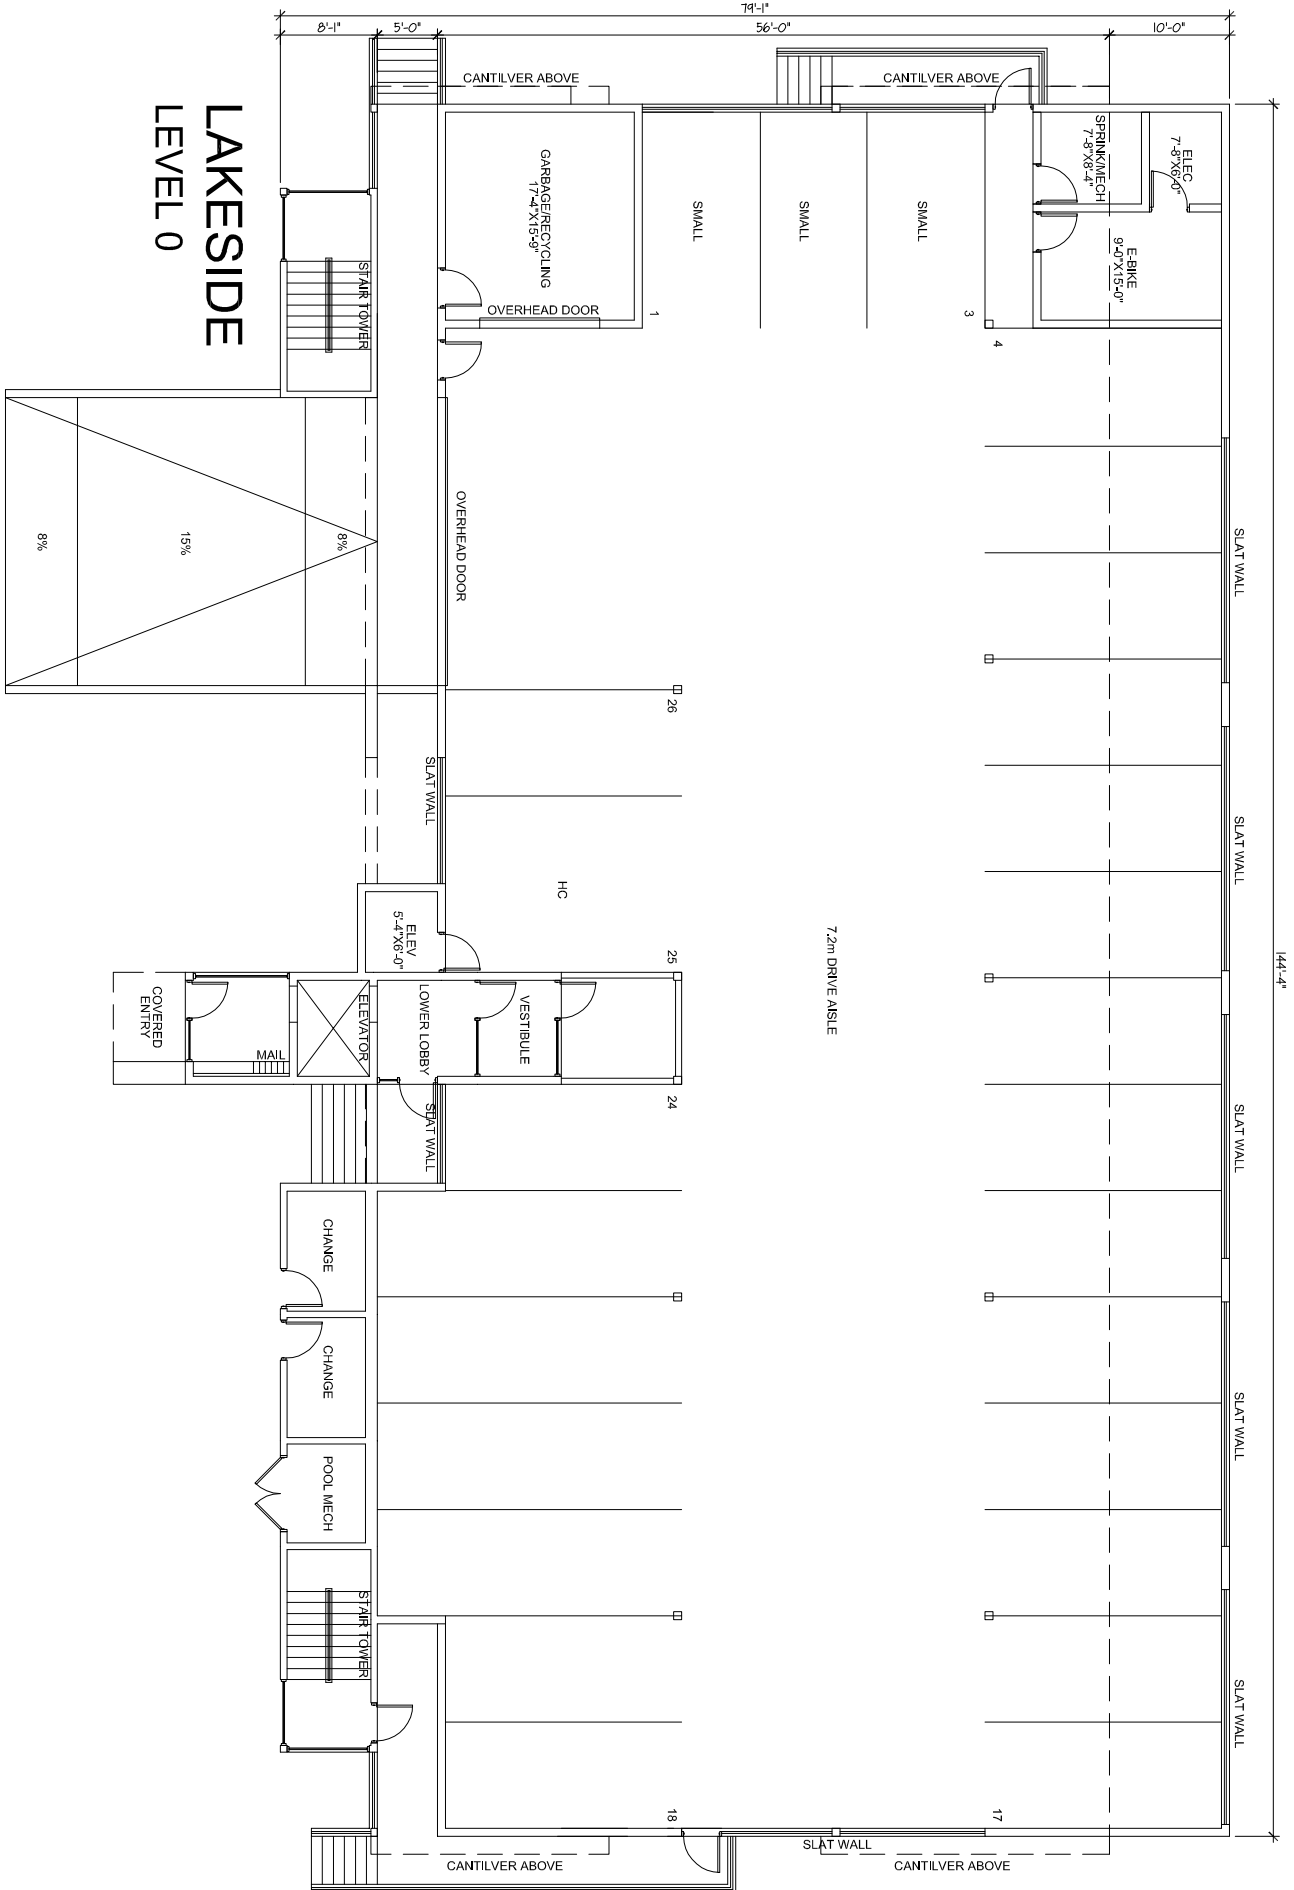

LAKESIDE LEVEL 0

LAKESIDE

LEVELS 1-3

GROSS FLOOR AREA - 88739F

LAKESIDE

LEVEL 4

GROSS FLOOR AREA • 9679sf