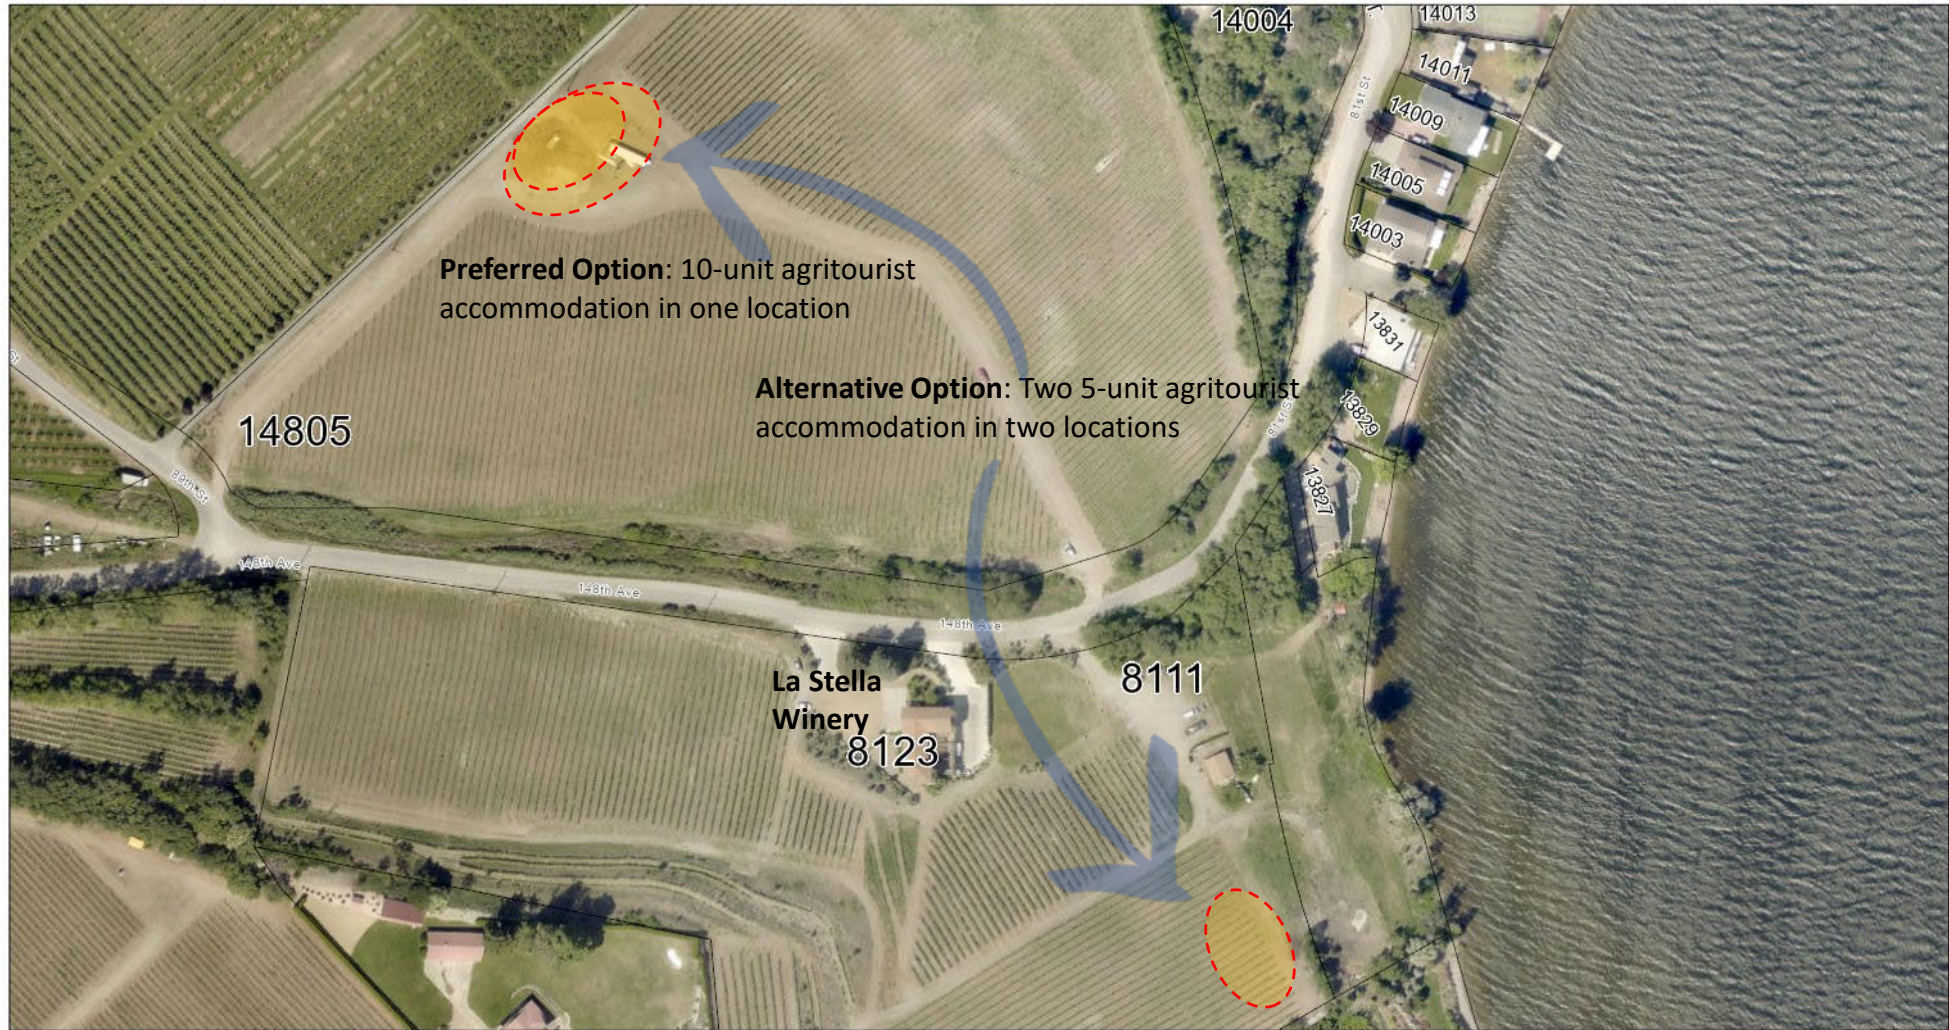

Proposed Agritourist Accommodation

1/13/2022, 7:10:39 AM

World Imagery

High Resolution 30cm Imagery

Electoral and Municipal Boundaries

Low Resolution 15m Imagery

Citations

Cadastral

High Resolution 60cm Imagery

60cm Resolution Metadata

1:2,257

Esri Community Maps Contributors, Esri Canada, Esri, HERE, Garmin, SafeGraph, INCREMENT P, METI/NASA, USGS, EPA, NPS, US Census Bureau, USDA, NRCAN, Parks Canada, RD Okanagan - Similkameen, Maxar, Microsoft