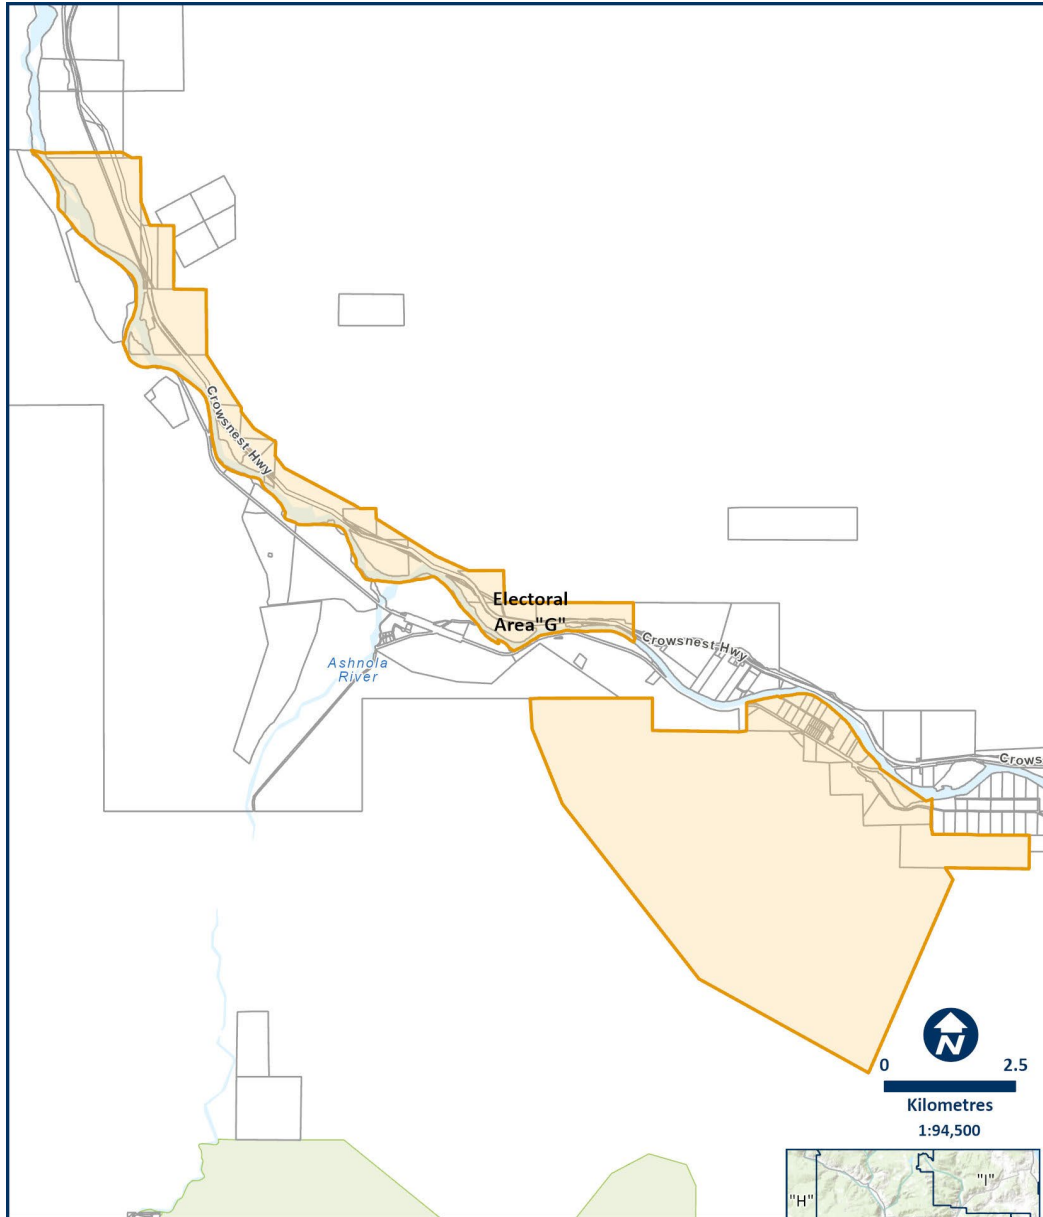

EMERGENCY OPERATIONS CENTRE (EOC)

Schedule 2 - Evacuation ALERT Map

Regional District of Okanagan-Similkameen
Evacuation Alert - Crater and Gillanders Creeks Wildfires
Date Effective: 20230815
Similkameen River

- Order
- Alert
- Rescind