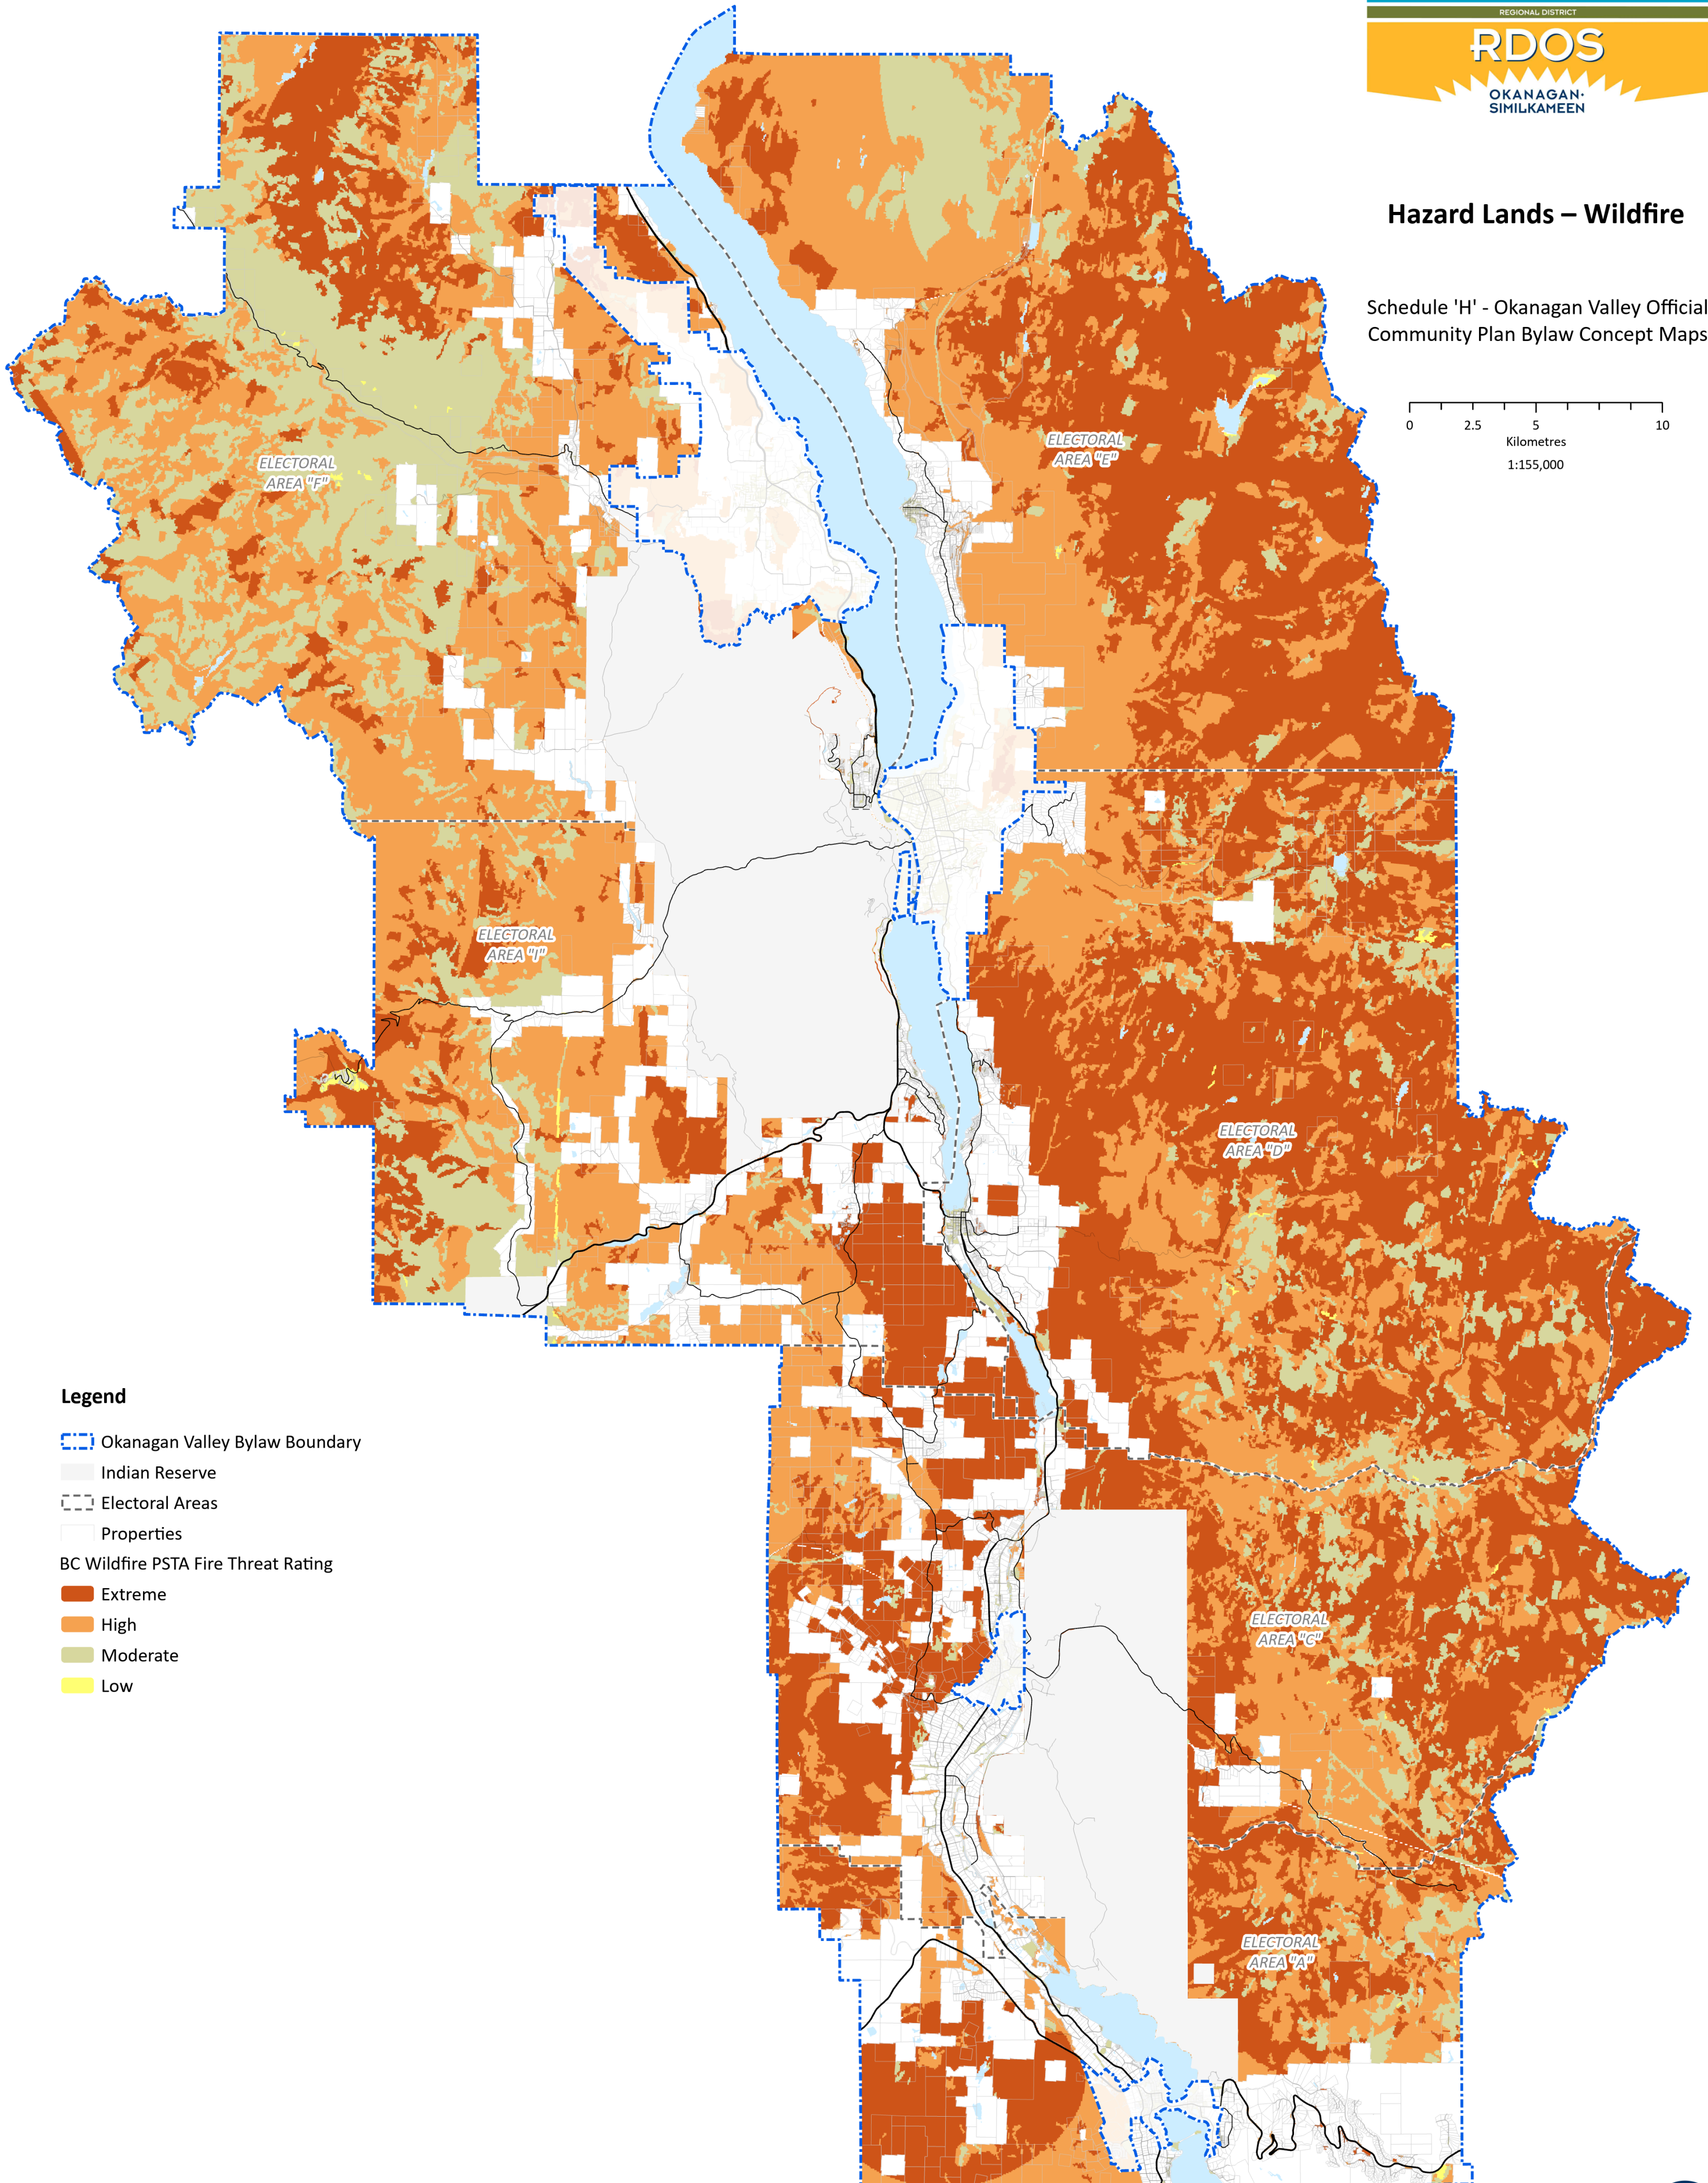

Hazard Lands – Wildfire

Schedule 'H' - Okanagan Valley Official
 Community Plan Bylaw Concept Maps

Legend

- Okanagan Valley Bylaw Boundary
- Indian Reserve
- Electoral Areas
- Properties
- BC Wildfire PSTA Fire Threat Rating**
- Extreme
- High
- Moderate
- Low