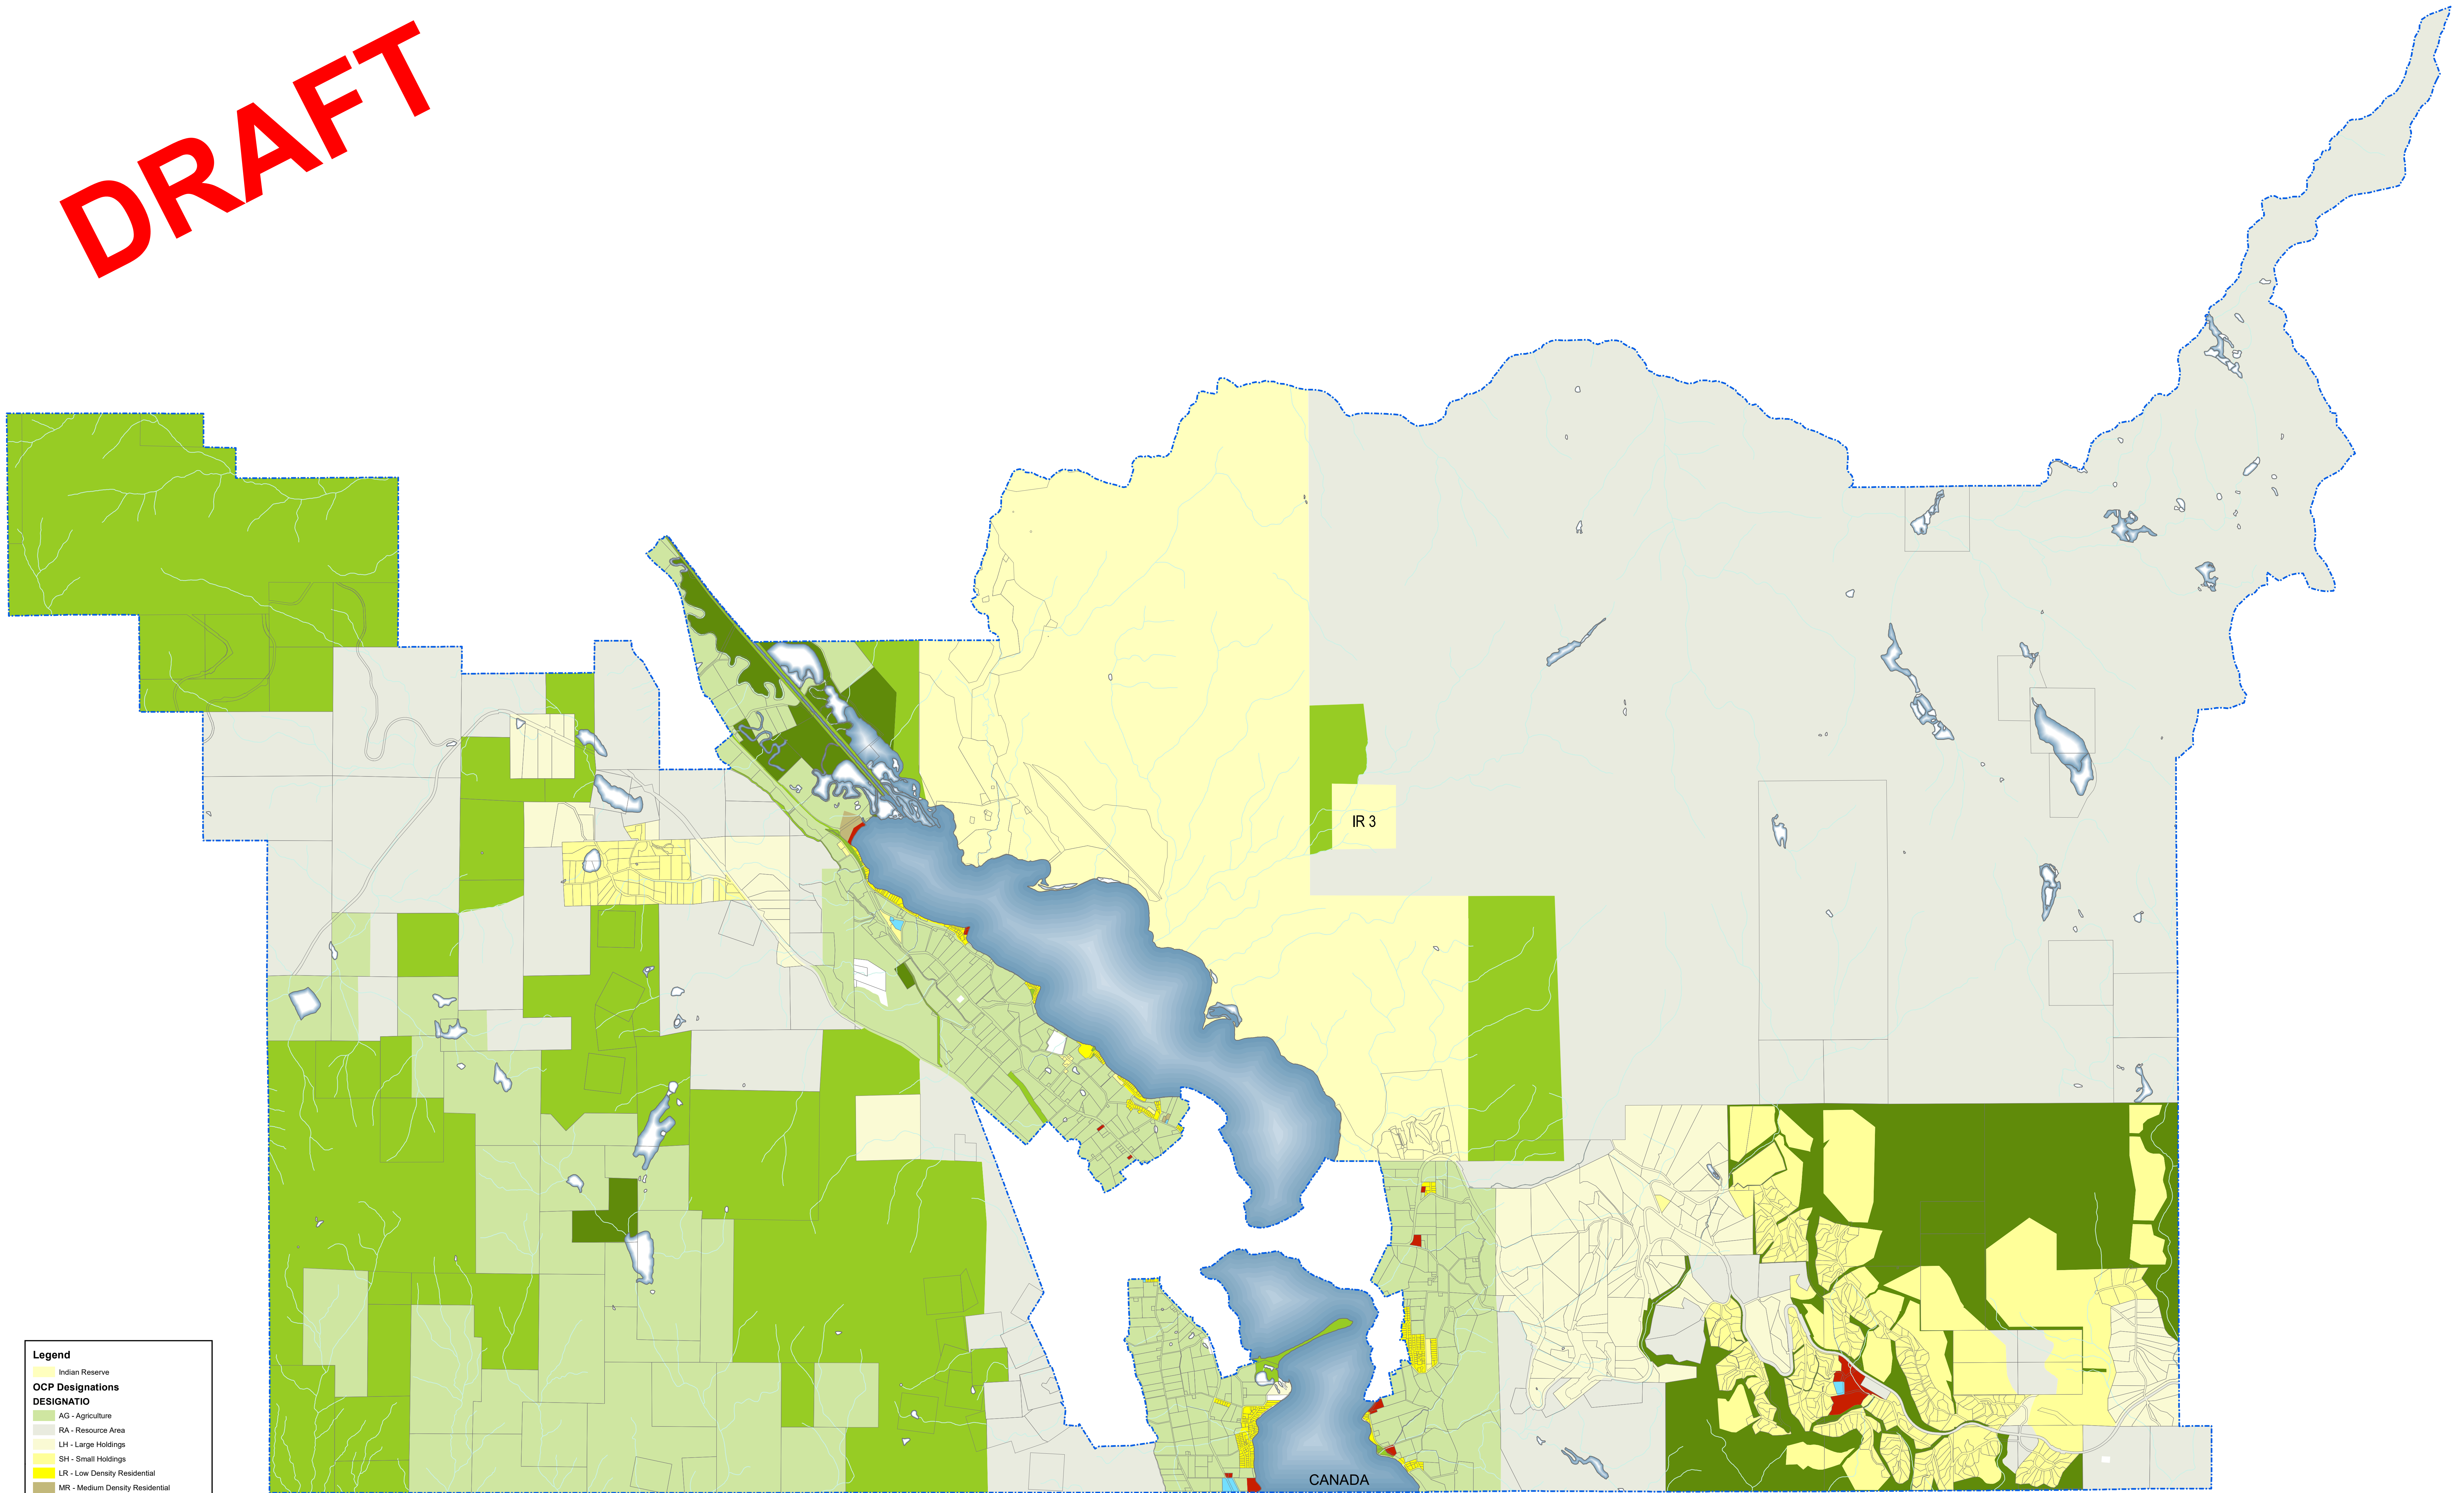

DRAFT

Legend

Indian Reserve

OCP Designations

DESIGNATIO

- AG - Agriculture
- RA - Resource Area
- LH - Large Holdings
- SH - Small Holdings
- LR - Low Density Residential
- MR - Medium Density Residential
- RMU - Residential Mixed Use
- C - Commercial
- CT - Commercial Tourism
- AI - Administrative, Cultural and Institutional
- PR - Parks and Recreation
- CA - Conservation Area

Official Community Plan Map

Schedule B – Osoyoos Rural Official Community Plan Bylaw No. 2450, 2008.

This is Schedule 'B' (Official Community Plan Map) as referenced in the Regional District of Okanagan-Similkameen's Electoral Area 'A' Bylaw No. 2450, 2008.